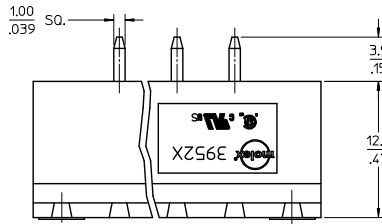

sales@integrated-circuit.com

SPECIFICATIONS:

1. Material:
 - (1). Body: PA66
 - (2). Pin: Brass
 - (3). Threaded insert: Brass
2. Wire range: N/A
3. Electrical rating: 300V, 15A
4. Wire strip length: N/A
5. Operating temperature: -40C to +105C
6. Max torque: N/A
7. Insulation resistance: DC 500V, 500M
8. Dielectric withstand: AC 2500V for 1 minute
9. Breakdown voltage: 4000V.
10. A = (B + 15.0mm)
11. B = (N - 1) x P
13. C = (B + 10mm)
12. P (PITCH) = 5.0mm (.197")
13. N = Number of positions available 2 through 24
14. Dims shown are for reference only