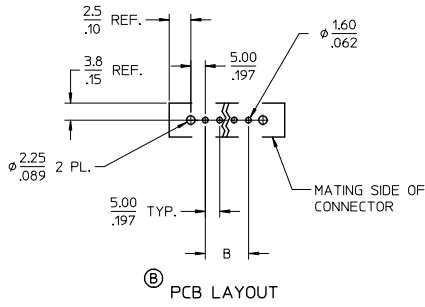

sales@integrated-circuit.com

SPECIFICATIONS:

1. Material:
 - (1). Body: PA66
 - (2). Pin: Brass
 - (3). Threaded insert: Brass
2. Wire range: N/A
3. Electrical rating: 300V, 15A
4. Wire strip length: N/A
5. Operating temperature: -40C to +105C
6. Max torque: N/A
7. Insulation resistance: DC 500V, 500M
8. Dielectric withstand: AC 2500V for 1 minute
9. Breakdown voltage: 4000V.
10. A = (B + 15.0mm)
11. B = (N - 1) x P
13. C = (B + 10mm)
12. P (PITCH) = 5.0mm (.197")
13. N = Number of positions available 2 through 24
14. Dims shown are for reference only