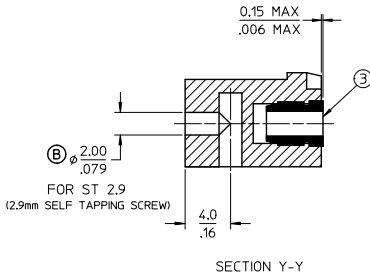

sales@integrated-circuit.com

SPECIFICATIONS:

1. Material:
 - (1). Body: PA66
 - (2). Pin: Brass
 - (3). Threaded insert: Brass
2. Wire range: N/A
3. Electrical rating: 300V, 15A
4. Wire strip length: N/A
5. Operating temperature: -40C to +105C
6. Max torque: N/A
7. Insulation resistance: DC 500V, 500M
8. Dielectric withstand: AC 2500V for 1 minute
9. Breakdown voltage: 4000V.
10. A = (B + 15.0mm)
11. B = (N - 1) x P
13. C = (B + 10mm)
12. P (PITCH) = 5.0mm (.197")
13. N = Number of positions available 2 through 24
14. Dims shown are for reference only