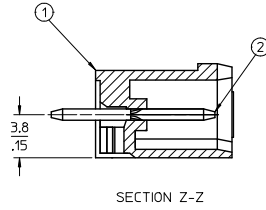

sales@integrated-circuit.com

SPECIFICATIONS:

1. Material:
 - (1). Body: PA66
 - (2). Pin: Brass
 - (3). Threaded insert: Brass
2. Wire range: N/A
3. Electrical rating: 300V, 15A
4. Wire strip length: N/A
5. Operating temperature: -40C to +105C
6. Max torque: N/A
7. Insulation resistance: DC 500V, 500M
8. Dielectric withstand: AC 2500V for 1 minute
9. Breakdown voltage: 4000V.
10. A = (B + 15.0mm)
11. B = (N - 1) x P
13. C = (B + 10mm)
12. P (PITCH) = 5.0mm (.197")
13. N = Number of positions available 2 through 24
14. Dims shown are for reference only