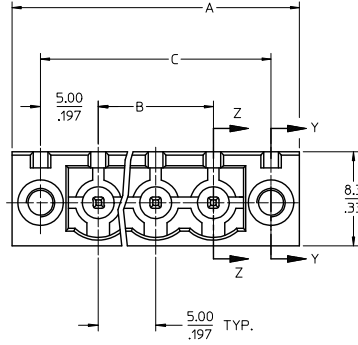

sales@integrated-circuit.com

SPECIFICATIONS:

1. Material:
 - (1). Body: PA66
 - (2). Pin: Brass
 - (3). Threaded insert: Brass
2. Wire range: N/A
3. Electrical rating: 300V, 15A
4. Wire strip length: N/A
5. Operating temperature: -40C to +105C
6. Max torque: N/A
7. Insulation resistance: DC 500V, 500M
8. Dielectric withstand: AC 2500V for 1 minute
9. Breakdown voltage: 4000V.
10. A = (B + 15.0mm)
11. B = (N - 1) x P
13. C = (B + 10mm)
12. P (PITCH) = 5.0mm (.197")
13. N = Number of positions available 2 through 24
14. Dims shown are for reference only