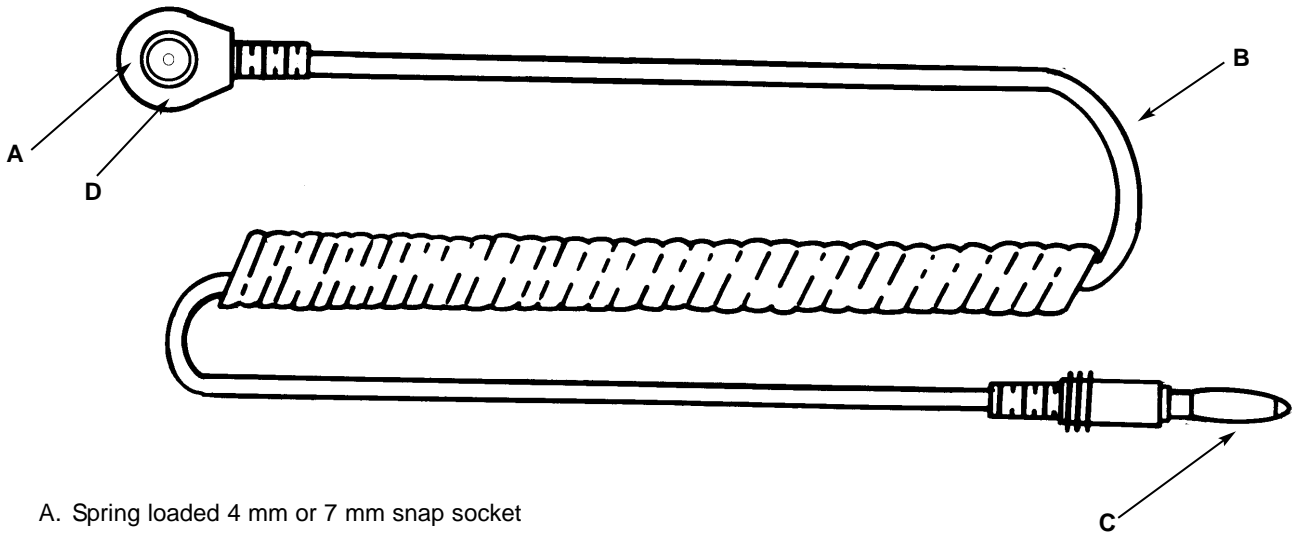

[sales@integrated-circuit.com](mailto:sales@integrated-circuit.com)

- A. Spring loaded 4 mm or 7 mm snap socket
- B. Metallized, high flex tinsel, black jacket.
- C. Barrel type banana plug. Fits industry standard banana jack 0.166 in. (4.22 mm).
- D. One megohm  $\pm 5\%$ , 1/4 watt, series resistor limits current for operator safety.

**DRAWING NUMBER**  
 TD-23660

**DATE**  
 7/05