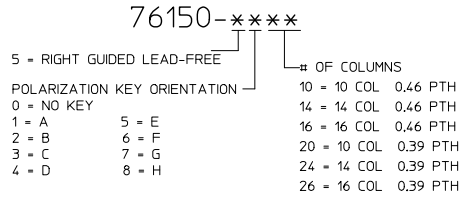

[sales@integrated-circuit.com](mailto:sales@integrated-circuit.com)

MATERIAL NUMBER	# OF COLUMNS	# OF DIFF PAIR	DIM 'A' MAX	DIM 'B'	PTHØ
76150-***10	10	60	26.60	17.10	0.46 +0.05
76150-***14	14	84	34.20	24.70	
76150-***16	16	96	38.00	28.50	0.39 +0.05
76150-***20	10	60	26.60	17.10	
76150-***24	14	84	34.20	24.70	
76150-***26	16	96	38.00	28.50	

SEE SHEET 1 EC NO: UCP2016-2564 DRAWN BY: DRW:DWARIARA 2015/10/29 CHKD: TEL: 2016/01/06 APPR: TEL:	QUALITY SYMBOLS 	GENERAL TOLERANCES (UNLESS SPECIFIED)		DIMENSION STYLE MM ONLY		SCALE 4:1	DESIGN UNITS METRIC	THIRD ANGLE PROJECTION
		4 PLACES ± --- ± --- 3 PLACES ± --- ± --- 2 PLACES ± 0.13 ± --- 1 PLACE ± 0.25 ± --- 0 PLACE ± ±	mm INCH	DRAWN BY JL AURX	DATE 2008/03/12	TITLE IMPACT 100 OHM DC 6 PAIR SIGNAL MODULE GUIDE RIGHT SALES DWG		
H1	DESCRIPTION REV	DRAFT WHERE APPLICABLE MUST REMAIN WITHIN DIMENSIONS		MATERIAL NO. SEE CHART		DOCUMENT NO. SD-76150-004		SHEET NO. 2 OF 2
		THIS DRAWING CONTAINS INFORMATION THAT IS PROPRIETARY TO MOLEX INCORPORATED AND SHOULD NOT BE USED WITHOUT WRITTEN PERMISSION						