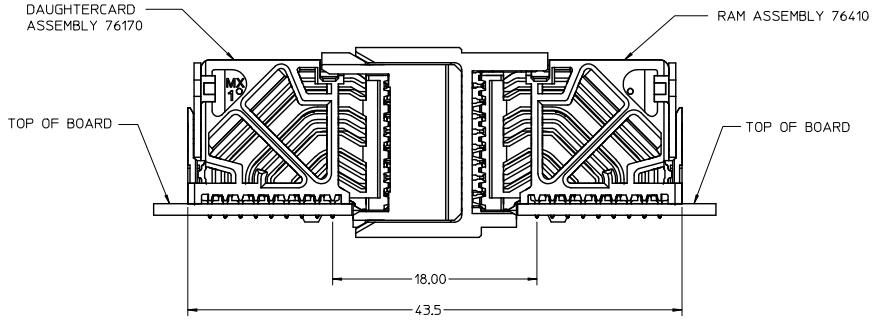

Excellent Integrated System Limited

Stocking Distributor

Click to view price, real time Inventory, Delivery & Lifecycle Information:

[Molex Connector Corporation](#)
[0764107807](#)

For any questions, you can email us directly:

sales@integrated-circuit.com

COPLANAR APPLICATION

COPLANAR MATED SIGNAL PATHS

SEE SHEET 1 EC NO: UCP2016-0079 DRAWN BY: MILLER 2015/07/07 CHKD: APPR: TELD 2015/07/07 REV	QUALITY SYMBOLS	GENERAL TOLERANCES (UNLESS SPECIFIED)	DIMENSION STYLE	SCALE	DESIGN UNITS	THIRD ANGLE PROJECTION
	$\nabla=0$ $\nabla=0$ $\nabla=0$	mm INCH 4 PLACES ± --- ± --- 3 PLACES ± --- ± --- 2 PLACES ± 0.13 ± --- 1 PLACE ± 0.25 ± --- 0 PLACE ± ±	MM ONLY	4:1	METRIC	DRAWN BY: JLAURX DATE: 2008/10/21 CHECKED BY: JJONIAK DATE: 2008/10/21 APPROVED BY: JLAURX DATE: 2008/10/21
	ANGULAR ±1/2° DRAFT WHERE APPLICABLE MUST REMAIN WITHIN DIMENSIONS	MATERIAL NO. SEE TABLE	TITLE IMPACT 3 PAIR RAM GUIDE LEFT SIGNAL MODULE SALES DRAWING	DOCUMENT NO. SD-76410-002	SHEET NO. 2 OF 2	
	THIS DRAWING CONTAINS INFORMATION THAT IS PROPRIETARY TO MOLEX INCORPORATED AND SHOULD NOT BE USED WITHOUT WRITTEN PERMISSION	molex				