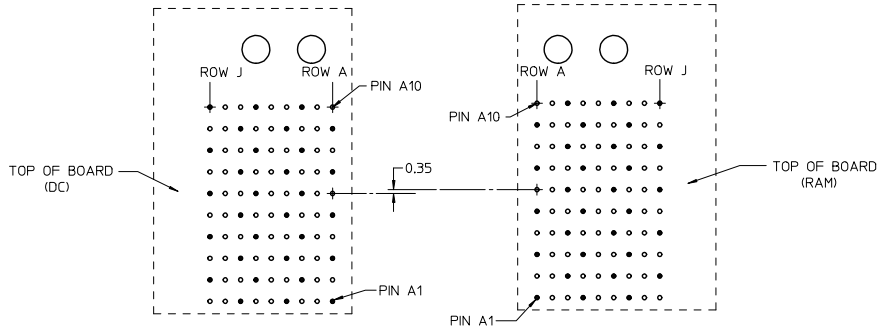

sales@integrated-circuit.com

COPLANAR APPLICATION

COPLANAR MATED SIGNAL PATHS

SEE SHEET 1 EC NO: UCP2016-0079 DRAWN BY: MILLER 2015/07/07 CHKD: APPR: TELD 2015/07/07 REV	QUALITY SYMBOLS	GENERAL TOLERANCES (UNLESS SPECIFIED)	DIMENSION STYLE	SCALE	DESIGN UNITS	THIRD ANGLE PROJECTION
	$\nabla=0$ $\nabla=0$ $\nabla=0$	mm INCH 4 PLACES ± --- ± --- 3 PLACES ± --- ± --- 2 PLACES ± 0.13 ± --- 1 PLACE ± 0.25 ± --- 0 PLACE ± ±	MM ONLY	4:1	METRIC	DRAWN BY: JLAURX DATE: 2008/10/21 CHECKED BY: JJONIAK DATE: 2008/10/21 APPROVED BY: JLAURX DATE: 2008/10/21
	ANGULAR ±1/2° DRAFT WHERE APPLICABLE MUST REMAIN WITHIN DIMENSIONS	MATERIAL NO. SEE TABLE	TITLE IMPACT 3 PAIR RAM GUIDE LEFT SIGNAL MODULE SALES DRAWING	DOCUMENT NO. SD-76410-002	SHEET NO. 2 OF 2	
	THIS DRAWING CONTAINS INFORMATION THAT IS PROPRIETARY TO MOLEX INCORPORATED AND SHOULD NOT BE USED WITHOUT WRITTEN PERMISSION	molex				