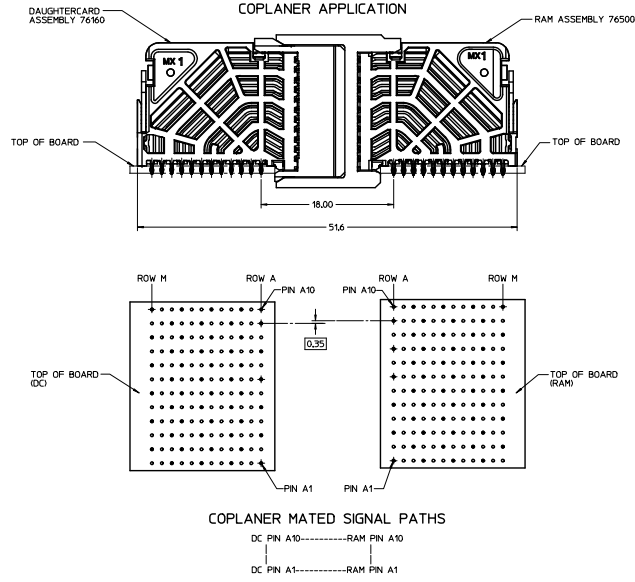

sales@integrated-circuit.com

SEE SHEET 1 DEC. NO. 147204-4979 DRAWN: JGONZALEZ01 2014/05/28 CHECK: JAPPELLO 2015/01/29 DZ	QUALITY SYMBOLS	GENERAL TOLERANCES (UNLESS SPECIFIED)	DIMENSION STYLE	SCALE	DESIGN UNITS	THIRD ANGLE PROJECTION
		mm INCH	MM ONLY	4:1	METRIC	
	▽=0	4 PLACES ±--- ±---	DRAWN BY	DATE	TITLE	
	▽=0	3 PLACES ±--- ±0.05	JLAURX	2008/11/24	IMPACT 4 PAIR RAM	
▽=0	2 PLACES ±0.13 ±0.10	CHECKED BY	DATE	UNGUIDED SIGNAL MODULE		
	1 PLACE ±0.25 ±---	JLAURX	2008/11/25	SALES DRAWING		
	0 PLACE ±--- ±---	APPROVED BY	DATE	molex		
	ANGULAR ±1/2°	JLAURX	2008/11/26	DOCUMENT NO.	SD-76500-001	
	DRAFT WHERE APPLICABLE MUST REMAIN WITHIN DIMENSIONS	MATERIAL NO.	SEE TABLE	SHEET NO.	2 OF 2	
		SIZE	D THIS DRAWING CONTAINS INFORMATION THAT IS PROPRIETARY TO MOLEX INCORPORATED AND SHOULD NOT BE USED WITHOUT WRITTEN PERMISSION			