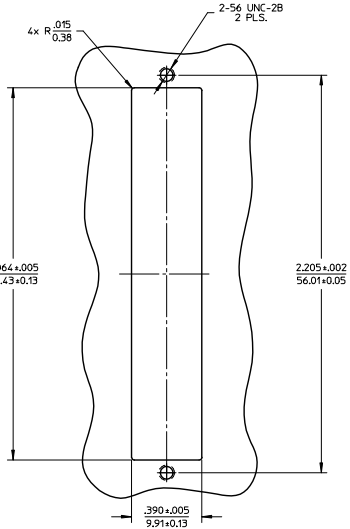

[sales@integrated-circuit.com](mailto:sales@integrated-circuit.com)

LC 8 PORT ADAPTER		SPLIT SLEEVE
P/N	COLOR	MATERIAL
106121-0200	BLUE	CERAMIC
106121-0201	GREEN	
106121-0202	BEIGE	PHOSPHOR BRONZE
106121-0203	AQUA	

RECOMMENDED MOUNTING PATTERN

ISO VIEW

NOTES:  
 1. ALL DIMENSIONS ARE FOR REFERENCE.  
 2. DUST CAPS SHOWN IN ISO VIEW ONLY.

ENTER DESCRIPTION EC NO: MF2015-0403 DRAWN BY: YBELENKIY CHKD: WCHEN APPR: WCHEN DATE: 2015/06/11 2015/09/25	QUALITY SYMBOLS ▽=0 ▽=0	GENERAL TOLERANCES (UNLESS SPECIFIED)		DIMENSION STYLE IN/MM		SCALE 2.5:1	DESIGN UNITS INCH	THIRD ANGLE PROJECTION		
		4 PLACES ±--- ±---	3 PLACES ±--- ±---	2 PLACES ±--- ±---	1 PLACE ±--- ±---	DRAWN BY YBELENKIY	DATE 2011/09/06	TITLE LC 8 PORT ADAPTER SCREW MOUNT		
		ANGULAR ±---°				APPROVED BY WCHEN	DATE 2012/02/06	MOLEX INCORPORATED		
		DRAFT WHERE APPLICABLE MUST REMAIN WITHIN DIMENSIONS				MATERIAL NO. SEE TABLE		DOCUMENT NO. SD-106121-0200	SHEET NO. 1 OF 1	