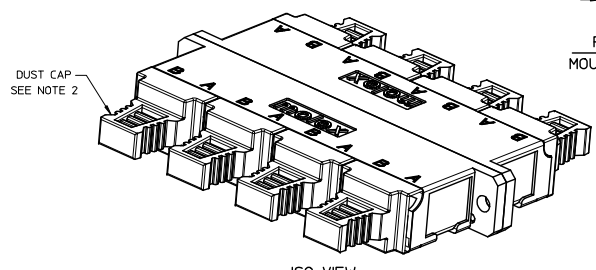

[sales@integrated-circuit.com](mailto:sales@integrated-circuit.com)

LC 8 PORT ADAPTER		SPLIT SLEEVE
P/N	COLOR	MATERIAL
106121-0200	BLUE	CERAMIC
106121-0201	GREEN	
106121-0202	BEIGE	PHOSPHOR BRONZE
106121-0203	AQUA	

RECOMMENDED MOUNTING PATTERN

ISO VIEW

NOTES:  
 1. ALL DIMENSIONS ARE FOR REFERENCE.  
 2. DUST CAPS SHOWN IN ISO VIEW ONLY.

ENTER DESCRIPTION EC NO: MF2015-0403 DRAWN BY: YBELENKIY CHKD: WCHEN APPR: WCHEN DATE: 2015/06/11 2015/09/25	QUALITY SYMBOLS ▽=0 ▽=0	GENERAL TOLERANCES (UNLESS SPECIFIED)		DIMENSION STYLE IN/MM		SCALE 2.5:1	DESIGN UNITS INCH	THIRD ANGLE PROJECTION		
		4 PLACES ±--- ±---	3 PLACES ±--- ±---	2 PLACES ±--- ±---	1 PLACE ±--- ±---	DRAWN BY YBELENKIY	DATE 2011/09/06	TITLE LC 8 PORT ADAPTER SCREW MOUNT		
		ANGULAR ±---°				APPROVED BY WCHEN	DATE 2012/02/06	MOLEX INCORPORATED		
		DRAFT WHERE APPLICABLE MUST REMAIN WITHIN DIMENSIONS				MATERIAL NO. SEE TABLE		DOCUMENT NO. SD-106121-0200	SHEET NO. 1 OF 1	