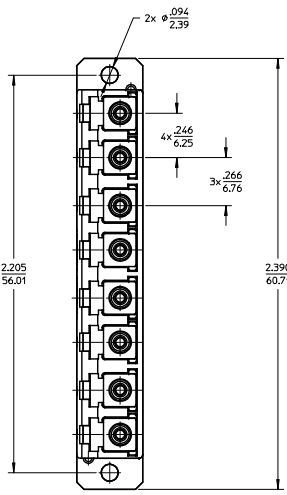

[sales@integrated-circuit.com](mailto:sales@integrated-circuit.com)

LC 8 PORT ADAPTER		SPLIT SLEEVE
P/N	COLOR	MATERIAL
106121-0200	BLUE	CERAMIC
106121-0201	GREEN	
106121-0202	BEIGE	PHOSPHOR BRONZE
106121-0203	AQUA	

RECOMMENDED MOUNTING PATTERN

ISO VIEW

NOTES:  
 1. ALL DIMENSIONS ARE FOR REFERENCE.  
 2. DUST CAPS SHOWN IN ISO VIEW ONLY.

ENTER DESCRIPTION EC NO: MF2015-0403 DRAWN BY: YBELENKIY CHKD: WCHEN APPR: WCHEN DATE: 2015/06/11 2015/09/25	QUALITY SYMBOLS ▽=0 ▽=0	GENERAL TOLERANCES (UNLESS SPECIFIED)		DIMENSION STYLE IN/MM		SCALE 2.5:1	DESIGN UNITS INCH	THIRD ANGLE PROJECTION		
		4 PLACES ±--- ±---	3 PLACES ±--- ±---	2 PLACES ±--- ±---	1 PLACE ±--- ±---	DRAWN BY YBELENKIY	DATE 2011/09/06	TITLE LC 8 PORT ADAPTER SCREW MOUNT		
		ANGULAR ±---°				APPROVED BY WCHEN	DATE 2012/02/06	MOLEX INCORPORATED		
		DRAFT WHERE APPLICABLE MUST REMAIN WITHIN DIMENSIONS				MATERIAL NO. SEE TABLE		DOCUMENT NO. SD-106121-0200	SHEET NO. 1 OF 1	