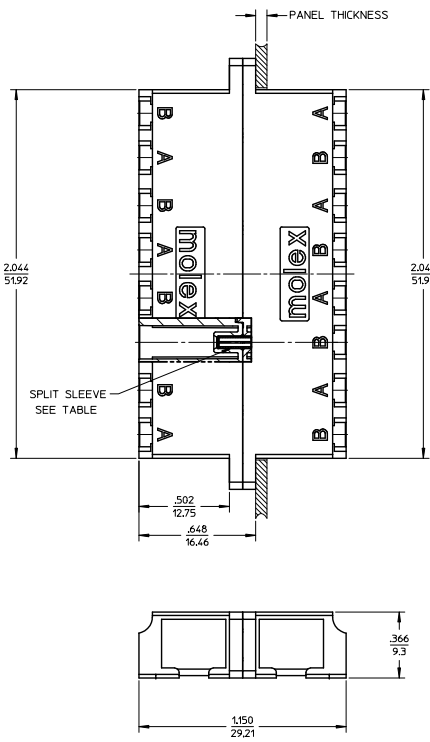

[sales@integrated-circuit.com](mailto:sales@integrated-circuit.com)

LC 8 PORT ADAPTER		SPLIT SLEEVE
P/N	COLOR	MATERIAL
106121-0200	BLUE	CERAMIC
106121-0201	GREEN	
106121-0202	BEIGE	PHOSPHOR BRONZE
106121-0203	AQUA	

RECOMMENDED MOUNTING PATTERN

ISO VIEW

NOTES:  
 1. ALL DIMENSIONS ARE FOR REFERENCE.  
 2. DUST CAPS SHOWN IN ISO VIEW ONLY.

ENTER DESCRIPTION EC NO: MF2015-0403 DRAWN BY: YBELENKIY CHKD: WCHEN APPR: WCHEN DATE: 2015/06/11 2015/09/25	QUALITY SYMBOLS ▽=0 ▽=0	GENERAL TOLERANCES (UNLESS SPECIFIED)		DIMENSION STYLE IN/MM		SCALE 2.5:1	DESIGN UNITS INCH	THIRD ANGLE PROJECTION		
		4 PLACES ±--- ±---	3 PLACES ±--- ±---	2 PLACES ±--- ±---	1 PLACE ±--- ±---	DRAWN BY YBELENKIY	DATE 2011/09/06	TITLE LC 8 PORT ADAPTER SCREW MOUNT		
		ANGULAR ±---°				APPROVED BY WCHEN	DATE 2012/02/06	MOLEX INCORPORATED		
		DRAFT WHERE APPLICABLE MUST REMAIN WITHIN DIMENSIONS				MATERIAL NO. SEE TABLE		DOCUMENT NO. SD-106121-0200	SHEET NO. 1 OF 1	