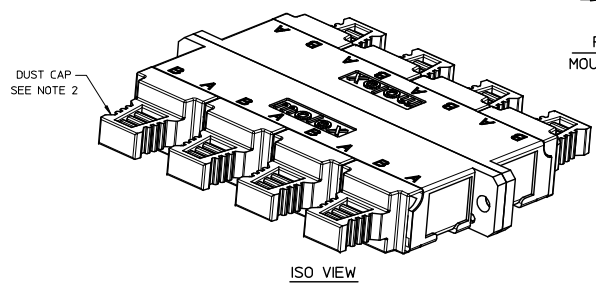

LC 8 PORT ADAPTER		SPLIT SLEEVE
P/N	COLOR	MATERIAL
106121-0200	BLUE	CERAMIC
106121-0201	GREEN	
106121-0202	BEIGE	PHOSPHOR BRONZE
106121-0203	AQUA	

RECOMMENDED MOUNTING PATTERN

NOTES:  
 1. ALL DIMENSIONS ARE FOR REFERENCE.  
 2. DUST CAPS SHOWN IN ISO VIEW ONLY.

ENTER DESCRIPTION EC NO: MF2015-0403 DRAWN BY: YBELENKIY CHKD: WCHEN APPR: WCHEN REV:	DESCRIPTION 2015/06/11 2015/09/25	QUALITY SYMBOLS ▽=0 ∇=0	GENERAL TOLERANCES (UNLESS SPECIFIED)		DIMENSION STYLE IN/MM		SCALE 2.5:1	DESIGN UNITS INCH	THIRD ANGLE PROJECTION			
			4 PLACES ± --- ± ---	3 PLACES ± --- ± ---	2 PLACES ± --- ± ---	1 PLACE ± --- ± ---	ANGULAR ± --- °	DRAWN BY YBELENKIY	DATE 2011/09/06	CHECKED BY	DATE	
			DRAFT WHERE APPLICABLE MUST REMAIN WITHIN DIMENSIONS		SEE TABLE		APPROVED BY WCHEN		DATE 2012/02/06	TITLE <b>LC 8 PORT ADAPTER SCREW MOUNT</b>		
							MATERIAL NO.		DOCUMENT NO.	MOLEX INCORPORATED SD-106121-0200		