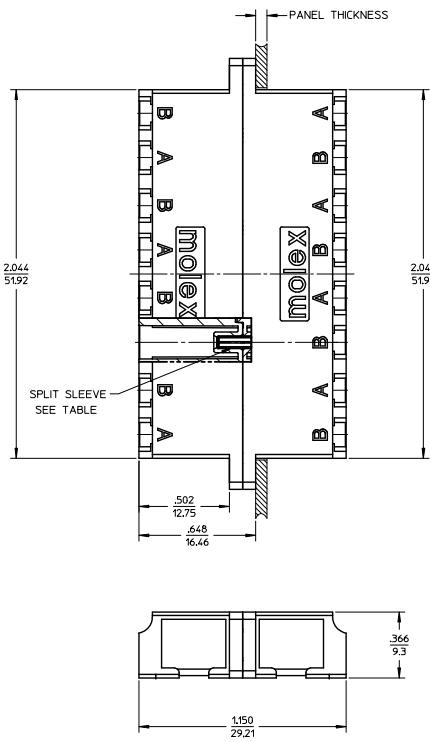

LC 8 PORT ADAPTER		SPLIT SLEEVE
P/N	COLOR	MATERIAL
106121-0200	BLUE	CERAMIC
106121-0201	GREEN	
106121-0202	BEIGE	PHOSPHOR BRONZE
106121-0203	AQUA	

RECOMMENDED MOUNTING PATTERN

NOTES:  
 1. ALL DIMENSIONS ARE FOR REFERENCE.  
 2. DUST CAPS SHOWN IN ISO VIEW ONLY.

ENTER DESCRIPTION EC NO: MF2015-0403 DRAWN BY: YBELENKIY CHKD: WCHEN APPR: WCHEN REV:	DESCRIPTION 2015/06/11 2015/09/25	QUALITY SYMBOLS ▽=0 ∇=0	GENERAL TOLERANCES (UNLESS SPECIFIED)		DIMENSION STYLE IN/MM		SCALE 2.5:1	DESIGN UNITS INCH	THIRD ANGLE PROJECTION			
			4 PLACES ± --- ± ---	3 PLACES ± --- ± ---	2 PLACES ± --- ± ---	1 PLACE ± --- ± ---	ANGULAR ± --- °	DRAWN BY YBELENKIY	DATE 2011/09/06	CHECKED BY	DATE	
			DRAFT WHERE APPLICABLE MUST REMAIN WITHIN DIMENSIONS		SEE TABLE		APPROVED BY WCHEN		DATE 2012/02/06	TITLE <b>LC 8 PORT ADAPTER SCREW MOUNT</b>		
							MATERIAL NO.		DOCUMENT NO.	MOLEX INCORPORATED SD-106121-0200		