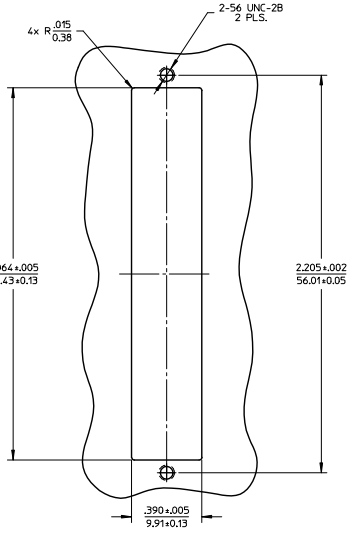

LC 8 PORT ADAPTER		SPLIT SLEEVE
P/N	COLOR	MATERIAL
106121-0200	BLUE	CERAMIC
106121-0201	GREEN	
106121-0202	BEIGE	PHOSPHOR BRONZE
106121-0203	AQUA	

RECOMMENDED MOUNTING PATTERN

NOTES:  
 1. ALL DIMENSIONS ARE FOR REFERENCE.  
 2. DUST CAPS SHOWN IN ISO VIEW ONLY.

ENTER DESCRIPTION EC NO: MF2015-0403 DRAWN BY: YBELENKIY CHKD: WCHEN APPR: WCHEN REV:	DESCRIPTION 2015/06/11 2015/09/25	QUALITY SYMBOLS ▽=0 ∇=0	GENERAL TOLERANCES (UNLESS SPECIFIED)		DIMENSION STYLE IN/MM		SCALE 2.5:1	DESIGN UNITS INCH	THIRD ANGLE PROJECTION			
			4 PLACES ± --- ± ---	3 PLACES ± --- ± ---	2 PLACES ± --- ± ---	1 PLACE ± --- ± ---	ANGULAR ± --- °	DRAWN BY YBELENKIY	DATE 2011/09/06	CHECKED BY	DATE	
			DRAFT WHERE APPLICABLE MUST REMAIN WITHIN DIMENSIONS		SEE TABLE		APPROVED BY WCHEN		DATE 2012/02/06	TITLE <b>LC 8 PORT ADAPTER SCREW MOUNT</b>		
							MATERIAL NO.		DOCUMENT NO.	MOLEX INCORPORATED SD-106121-0200		