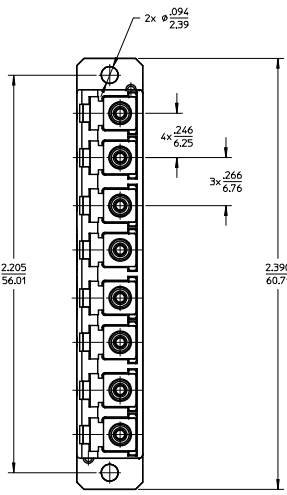

LC 8 PORT ADAPTER		SPLIT SLEEVE
P/N	COLOR	MATERIAL
106121-0200	BLUE	CERAMIC
106121-0201	GREEN	
106121-0202	BEIGE	PHOSPHOR BRONZE
106121-0203	AQUA	

RECOMMENDED MOUNTING PATTERN

NOTES:  
 1. ALL DIMENSIONS ARE FOR REFERENCE.  
 2. DUST CAPS SHOWN IN ISO VIEW ONLY.

ENTER DESCRIPTION EC NO: MF2015-0403 DRAWN BY: YBELENKIY CHKD: WCHEN APPR: WCHEN REV:	DESCRIPTION 2015/06/11 2015/09/25	QUALITY SYMBOLS ▽=0 ∇=0	GENERAL TOLERANCES (UNLESS SPECIFIED)		DIMENSION STYLE IN/MM		SCALE 2.5:1	DESIGN UNITS INCH	THIRD ANGLE PROJECTION			
			4 PLACES ± --- ± ---	3 PLACES ± --- ± ---	2 PLACES ± --- ± ---	1 PLACE ± --- ± ---	ANGULAR ± --- °	DRAWN BY YBELENKIY	DATE 2011/09/06	CHECKED BY	DATE	
			DRAFT WHERE APPLICABLE MUST REMAIN WITHIN DIMENSIONS		SEE TABLE		APPROVED BY WCHEN		DATE 2012/02/06	TITLE <b>LC 8 PORT ADAPTER SCREW MOUNT</b>		
							MATERIAL NO.		DOCUMENT NO.	MOLEX INCORPORATED SD-106121-0200		