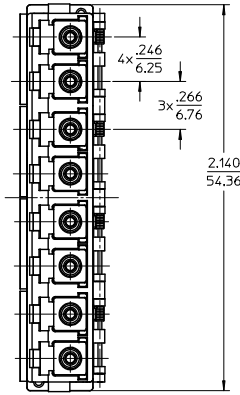

[sales@integrated-circuit.com](mailto:sales@integrated-circuit.com)

LC 8 PORT ADAPTER		SPLIT SLEEVE
P/N	COLOR	MATERIAL
106121-0300	BLUE	CERAMIC
106121-0301	GREEN	
106121-0302	BEIGE	PHOSPHOR BRONZE
106121-0303	AQUA	

NOTES:  
 1. ALL DIMENSIONS ARE FOR REFERENCE.  
 2. DUST CAPS SHOWN IN ISO VIEW ONLY.

ENTER DESCRIPTION EC NO: MF2015-0403 DRAWN BY: CHEN CHKD: WCHEN APPR: WCHEN DATE: 2015/06/11 2015/09/25	QUALITY SYMBOLS ∇=0 ∇=0 ∇=0	GENERAL TOLERANCES (UNLESS SPECIFIED)		DIMENSION STYLE IN/MM		SCALE 2.5:1	DESIGN UNITS INCH	THIRD ANGLE PROJECTION	
		4 PLACES ± --- ± ---	3 PLACES ± --- ± ---	DRAWN BY YBELENKIY	DATE 2011/09/07	TITLE LC 8 PORT ADAPTER SNAP MOUNT W/SHUTTERS			
		2 PLACES ± --- ± ---	1 PLACE ± --- ± ---	CHECKED BY WCHEN	DATE 2012/02/06	mox			
		0 PLACE ± --- ± ---	ANGULAR ± --- °	MATERIAL NO. SEE TABLE		DOCUMENT NO. SD-106121-0300	SHEET NO. 1 OF 1		
DRAFT WHERE APPLICABLE MUST REMAIN WITHIN DIMENSIONS		THIS DRAWING CONTAINS INFORMATION THAT IS PROPRIETARY TO MOLEX INCORPORATED AND SHOULD NOT BE USED WITHOUT WRITTEN PERMISSION							