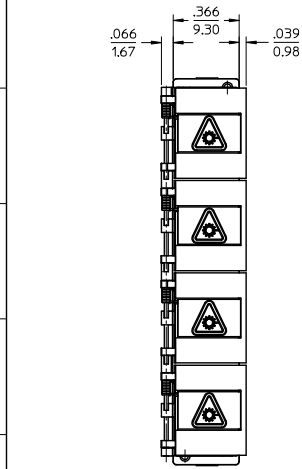

[sales@integrated-circuit.com](mailto:sales@integrated-circuit.com)

LC 8 PORT ADAPTER		SPLIT SLEEVE
P/N	COLOR	MATERIAL
106121-0300	BLUE	CERAMIC
106121-0301	GREEN	
106121-0302	BEIGE	PHOSPHOR BRONZE
106121-0303	AQUA	

NOTES:  
 1. ALL DIMENSIONS ARE FOR REFERENCE.  
 2. DUST CAPS SHOWN IN ISO VIEW ONLY.

ENTER DESCRIPTION EC NO: MF2015-0403 DRAWN BY: CHEN CHKD: WCHEN APPR: WCHEN DATE: 2015/06/11 2015/09/25	QUALITY SYMBOLS ∇=0 ∇=0 ∇=0	GENERAL TOLERANCES (UNLESS SPECIFIED)		DIMENSION STYLE IN/MM		SCALE 2.5:1	DESIGN UNITS INCH	THIRD ANGLE PROJECTION	
		4 PLACES ± --- ± ---	3 PLACES ± --- ± ---	DRAWN BY YBELENKIY	DATE 2011/09/07	TITLE LC 8 PORT ADAPTER SNAP MOUNT W/SHUTTERS			
		2 PLACES ± --- ± ---	1 PLACE ± --- ± ---	CHECKED BY WCHEN	DATE 2012/02/06	mox			
		0 PLACE ± --- ± ---	ANGULAR ± --- °	MATERIAL NO. SEE TABLE		DOCUMENT NO. SD-106121-0300	SHEET NO. 1 OF 1		
DRAFT WHERE APPLICABLE MUST REMAIN WITHIN DIMENSIONS		THIS DRAWING CONTAINS INFORMATION THAT IS PROPRIETARY TO MOLEX INCORPORATED AND SHOULD NOT BE USED WITHOUT WRITTEN PERMISSION							