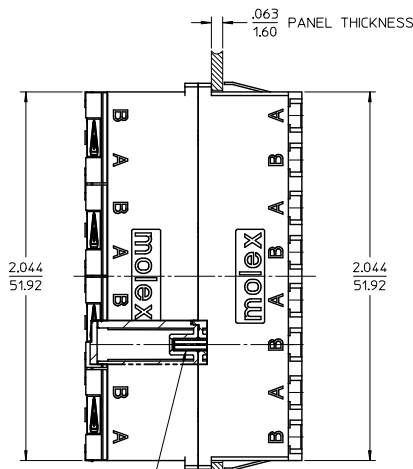

[sales@integrated-circuit.com](mailto:sales@integrated-circuit.com)

LC 8 PORT ADAPTER		SPLIT SLEEVE
P/N	COLOR	MATERIAL
106121-0300	BLUE	CERAMIC
106121-0301	GREEN	
106121-0302	BEIGE	PHOSPHOR BRONZE
106121-0303	AQUA	

NOTES:  
 1. ALL DIMENSIONS ARE FOR REFERENCE.  
 2. DUST CAPS SHOWN IN ISO VIEW ONLY.

ENTER DESCRIPTION EC NO: MF2015-0403 DRAWN BY: CHEN CHKD: WCHEN APPR: WCHEN DATE: 2015/06/11 2015/09/25	QUALITY SYMBOLS ∇=0 ∇=0 ∇=0	GENERAL TOLERANCES (UNLESS SPECIFIED)		DIMENSION STYLE IN/MM		SCALE 2.5:1	DESIGN UNITS INCH	THIRD ANGLE PROJECTION	
		4 PLACES ± --- ± ---	3 PLACES ± --- ± ---	DRAWN BY YBELENKIY	DATE 2011/09/07	TITLE LC 8 PORT ADAPTER SNAP MOUNT W/SHUTTERS			
		2 PLACES ± --- ± ---	1 PLACE ± --- ± ---	CHECKED BY WCHEN	DATE 2012/02/06	mox			
		0 PLACE ± --- ± ---	ANGULAR ± --- °	MATERIAL NO. SEE TABLE		DOCUMENT NO. SD-106121-0300	SHEET NO. 1 OF 1		
DRAFT WHERE APPLICABLE MUST REMAIN WITHIN DIMENSIONS		THIS DRAWING CONTAINS INFORMATION THAT IS PROPRIETARY TO MOLEX INCORPORATED AND SHOULD NOT BE USED WITHOUT WRITTEN PERMISSION							