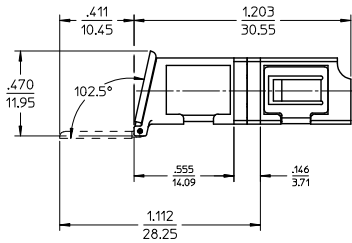

[sales@integrated-circuit.com](mailto:sales@integrated-circuit.com)

LC 8 PORT ADAPTER		SPLIT SLEEVE
P/N	COLOR	MATERIAL
106121-0300	BLUE	CERAMIC
106121-0301	GREEN	
106121-0302	BEIGE	PHOSPHOR BRONZE
106121-0303	AQUA	

NOTES:  
 1. ALL DIMENSIONS ARE FOR REFERENCE.  
 2. DUST CAPS SHOWN IN ISO VIEW ONLY.

ENTER DESCRIPTION EC NO: MF2015-0403 DRAWN BY: CHEN CHKD: WCHEN APPR: WCHEN DATE: 2015/06/11 2015/09/25	QUALITY SYMBOLS ∇=0 ∇=0 ∇=0	GENERAL TOLERANCES (UNLESS SPECIFIED)		DIMENSION STYLE IN/MM		SCALE 2.5:1	DESIGN UNITS INCH	THIRD ANGLE PROJECTION	
		4 PLACES ± --- ± ---	3 PLACES ± --- ± ---	DRAWN BY YBELENKIY	DATE 2011/09/07	TITLE LC 8 PORT ADAPTER SNAP MOUNT W/SHUTTERS			
		2 PLACES ± --- ± ---	1 PLACE ± --- ± ---	CHECKED BY WCHEN	DATE 2012/02/06	mox			
		0 PLACE ± --- ± ---	ANGULAR ± --- °	MATERIAL NO. SEE TABLE		DOCUMENT NO. SD-106121-0300	SHEET NO. 1 OF 1		
DRAFT WHERE APPLICABLE MUST REMAIN WITHIN DIMENSIONS		THIS DRAWING CONTAINS INFORMATION THAT IS PROPRIETARY TO MOLEX INCORPORATED AND SHOULD NOT BE USED WITHOUT WRITTEN PERMISSION							