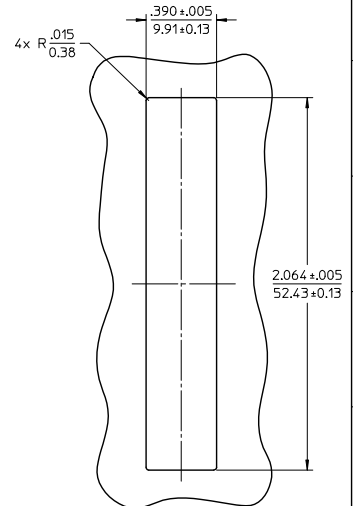

## Excellent Integrated System Limited

Stocking Distributor

Click to view price, real time Inventory, Delivery & Lifecycle Information:

[Molex Connector Corporation](#)  
[1061210302](#)

For any questions, you can email us directly:

[sales@integrated-circuit.com](mailto:sales@integrated-circuit.com)

LC 8 PORT ADAPTER		SPLIT SLEEVE
P/N	COLOR	MATERIAL
106121-0300	BLUE	CERAMIC
106121-0301	GREEN	
106121-0302	BEIGE	PHOSPHOR BRONZE
106121-0303	AQUA	

NOTES:  
 1. ALL DIMENSIONS ARE FOR REFERENCE.  
 2. DUST CAPS SHOWN IN ISO VIEW ONLY.

ENTER DESCRIPTION EC NO: MF2015-0403 DRAWN BY: CHEN CHKD: WCHEN APPR: WCHEN DATE: 2015/06/11 2015/09/25	QUALITY SYMBOLS ∇=0 ∇=0 ∇=0	GENERAL TOLERANCES (UNLESS SPECIFIED)		DIMENSION STYLE IN/MM		SCALE 2.5:1	DESIGN UNITS INCH	THIRD ANGLE PROJECTION	
		4 PLACES ± --- ± ---	3 PLACES ± --- ± ---	DRAWN BY YBELENKIY	DATE 2011/09/07	TITLE LC 8 PORT ADAPTER SNAP MOUNT W/SHUTTERS			
		2 PLACES ± --- ± ---	1 PLACE ± --- ± ---	CHECKED BY WCHEN	DATE 2012/02/06	mox			
		0 PLACE ± --- ± ---	ANGULAR ± --- °	MATERIAL NO. SEE TABLE		DOCUMENT NO. SD-106121-0300	SHEET NO. 1 OF 1		
DRAFT WHERE APPLICABLE MUST REMAIN WITHIN DIMENSIONS		THIS DRAWING CONTAINS INFORMATION THAT IS PROPRIETARY TO MOLEX INCORPORATED AND SHOULD NOT BE USED WITHOUT WRITTEN PERMISSION							