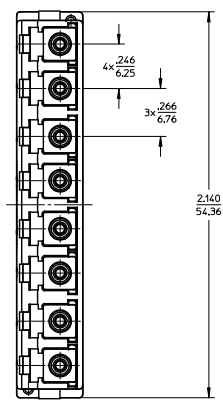

sales@integrated-circuit.com

LC 8 PORT ADAPTER		SPLIT SLEEVE
P/N	COLOR	MATERIAL
106121-0400	BLUE	CERAMIC
106121-0401	GREEN	CERAMIC
106121-0402	BEIGE	PHOSPHOR BRONZE
106121-0403	AQUA	PHOSPHOR BRONZE

NOTES:
 1. ALL DIMENSIONS ARE FOR REFERENCE.
 2. DUST CAPS SHOWN IN ISO VIEW ONLY.

ENTER DESCRIPTION EC NO: MF2015-0403 DRAWN BY: DRWMSOXIE CHKD: APPR:WCHEN DATE: 2015/06/16 2015/09/25	QUALITY SYMBOLS ∇=0 ∇=0 ∇=0	GENERAL TOLERANCES (UNLESS SPECIFIED)		DIMENSION STYLE IN/MM		SCALE 2.5:1	DESIGN UNITS INCH	THIRD ANGLE PROJECTION	
		4 PLACES ± --- ± ---	3 PLACES ± --- ± ---	DRAWN BY YBELENKIY	DATE 2011/09/09	TITLE LC 8 PORT ADAPTER SNAP MOUNT			
		2 PLACES ± --- ± ---	1 PLACE ± --- ± ---	CHECKED BY WCHEN	DATE 2012/02/06	moxex			
		0 PLACE ± --- ± ---	ANGULAR ± --- °	MATERIAL NO. SEE TABLE		DOCUMENT NO. SD-106121-0400	SHEET NO. 1 OF 1		
DRAFT WHERE APPLICABLE MUST REMAIN WITHIN DIMENSIONS		THIS DRAWING CONTAINS INFORMATION THAT IS PROPRIETARY TO MOLEX INCORPORATED AND SHOULD NOT BE USED WITHOUT WRITTEN PERMISSION							