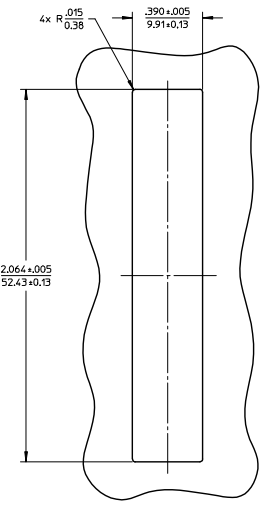

Excellent Integrated System Limited

Stocking Distributor

Click to view price, real time Inventory, Delivery & Lifecycle Information:

[Molex Connector Corporation](#)
[1061210403](#)

For any questions, you can email us directly:

sales@integrated-circuit.com

LC 8 PORT ADAPTER		SPLIT SLEEVE
P/N	COLOR	MATERIAL
106121-0400	BLUE	CERAMIC
106121-0401	GREEN	CERAMIC
106121-0402	BEIGE	PHOSPHOR BRONZE
106121-0403	AQUA	PHOSPHOR BRONZE

NOTES:
 1. ALL DIMENSIONS ARE FOR REFERENCE.
 2. DUST CAPS SHOWN IN ISO VIEW ONLY.

ENTER DESCRIPTION EC NO: MF2015-0403 DRAWN BY: DRWMSOXIE CHKD: APPR:WCHEN DATE: 2015/06/16 2015/09/25	QUALITY SYMBOLS ∇=0 ∇=0 ∇=0	GENERAL TOLERANCES (UNLESS SPECIFIED)		DIMENSION STYLE IN/MM		SCALE 2.5:1	DESIGN UNITS INCH	THIRD ANGLE PROJECTION	
		4 PLACES ± --- ± ---	3 PLACES ± --- ± ---	DRAWN BY YBELENKIY	DATE 2011/09/09	TITLE LC 8 PORT ADAPTER SNAP MOUNT			
		2 PLACES ± --- ± ---	1 PLACE ± --- ± ---	CHECKED BY WCHEN	DATE 2012/02/06	moxex			
		0 PLACE ± --- ± ---	ANGULAR ± --- °	MATERIAL NO. SEE TABLE		DOCUMENT NO. SD-106121-0400	SHEET NO. 1 OF 1		
DRAFT WHERE APPLICABLE MUST REMAIN WITHIN DIMENSIONS		THIS DRAWING CONTAINS INFORMATION THAT IS PROPRIETARY TO MOLEX INCORPORATED AND SHOULD NOT BE USED WITHOUT WRITTEN PERMISSION							