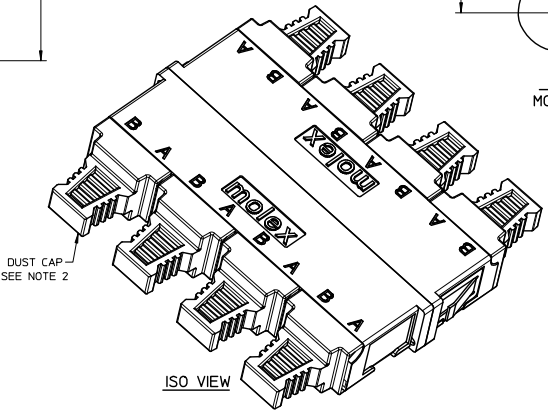

Excellent Integrated System Limited

Stocking Distributor

Click to view price, real time Inventory, Delivery & Lifecycle Information:

[Molex Connector Corporation](#)
[1061210403](#)

For any questions, you can email us directly:

sales@integrated-circuit.com

LC 8 PORT ADAPTER		SPLIT SLEEVE
P/N	COLOR	MATERIAL
106121-0400	BLUE	CERAMIC
106121-0401	GREEN	CERAMIC
106121-0402	BEIGE	PHOSPHOR BRONZE
106121-0403	AQUA	PHOSPHOR BRONZE

NOTES:
 1. ALL DIMENSIONS ARE FOR REFERENCE.
 2. DUST CAPS SHOWN IN ISO VIEW ONLY.

ENTER DESCRIPTION EC NO: MF2015-0403 DRAWN BY: DRWMSOXIE CHKD: APPR:WCHEN DATE: 2015/06/16 2015/09/25	QUALITY SYMBOLS ∇=0 ∇=0 ∇=0	GENERAL TOLERANCES (UNLESS SPECIFIED)		DIMENSION STYLE IN/MM		SCALE 2.5:1	DESIGN UNITS INCH	THIRD ANGLE PROJECTION	
		4 PLACES ± --- ± ---	3 PLACES ± --- ± ---	DRAWN BY YBELENKIY	DATE 2011/09/09	TITLE LC 8 PORT ADAPTER SNAP MOUNT			
		2 PLACES ± --- ± ---	1 PLACE ± --- ± ---	CHECKED BY WCHEN	DATE 2012/02/06	moxex			
		0 PLACE ± --- ± ---	ANGULAR ± --- °	MATERIAL NO. SEE TABLE		DOCUMENT NO. SD-106121-0400	SHEET NO. 1 OF 1		
DRAFT WHERE APPLICABLE MUST REMAIN WITHIN DIMENSIONS		THIS DRAWING CONTAINS INFORMATION THAT IS PROPRIETARY TO MOLEX INCORPORATED AND SHOULD NOT BE USED WITHOUT WRITTEN PERMISSION							