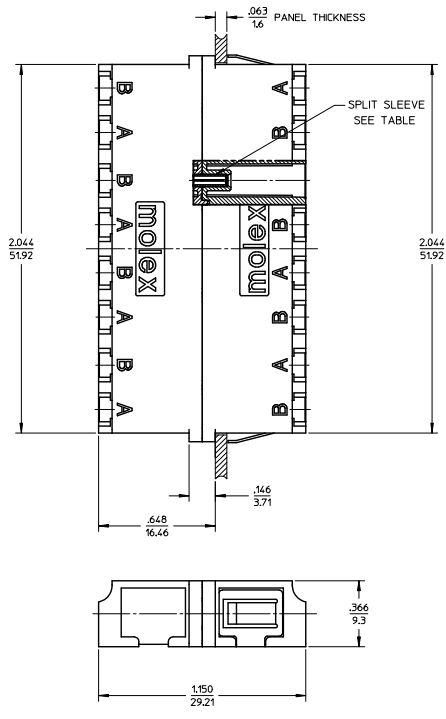

sales@integrated-circuit.com

LC 8 PORT ADAPTER		SPLIT SLEEVE
P/N	COLOR	MATERIAL
106121-0400	BLUE	CERAMIC
106121-0401	GREEN	CERAMIC
106121-0402	BEIGE	PHOSPHOR BRONZE
106121-0403	AQUA	PHOSPHOR BRONZE

NOTES:
 1. ALL DIMENSIONS ARE FOR REFERENCE.
 2. DUST CAPS SHOWN IN ISO VIEW ONLY.

ENTER DESCRIPTION EC NO: MF2015-0403 DRAWN BY: DRWMSOXIE CHKD: APPR:WCHEN DATE: 2015/06/16 2015/09/25	QUALITY SYMBOLS ∇=0 ∇=0 ∇=0	GENERAL TOLERANCES (UNLESS SPECIFIED)		DIMENSION STYLE IN/MM		SCALE 2.5:1	DESIGN UNITS INCH	THIRD ANGLE PROJECTION	
		4 PLACES ± --- ± ---	3 PLACES ± --- ± ---	DRAWN BY YBELENKIY	DATE 2011/09/09	TITLE LC 8 PORT ADAPTER SNAP MOUNT			
		2 PLACES ± --- ± ---	1 PLACE ± --- ± ---	CHECKED BY WCHEN	DATE 2012/02/06	moxex			
		0 PLACE ± --- ± ---	ANGULAR ± --- °	MATERIAL NO. SEE TABLE		DOCUMENT NO. SD-106121-0400	SHEET NO. 1 OF 1		
DRAFT WHERE APPLICABLE MUST REMAIN WITHIN DIMENSIONS		THIS DRAWING CONTAINS INFORMATION THAT IS PROPRIETARY TO MOLEX INCORPORATED AND SHOULD NOT BE USED WITHOUT WRITTEN PERMISSION							