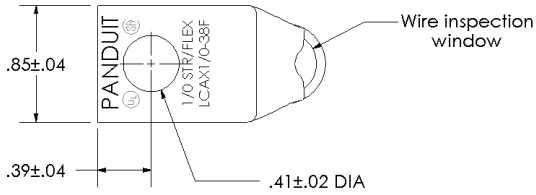

sales@integrated-circuit.com

THIS COPY IS PROVIDED ON A RESTRICTED BASIS AND IS NOT TO BE USED IN ANY WAY DETRIMENTAL TO THE INTERESTS OF PANDUIT CORP.

Material	High Conductivity Seamless Copper Tube
Plating	Electro-Tin
Wire Size	1/0 STR/FLEX
Wire Type	Stranded Copper: Class B & C, Compact, Class G, H, I, K, M, Locomotive
Wire Strip Length	3/4 in.
Stud Size	3/8 in.
UL Listed Wire Connector	Yes, for applications up to 35kv. Consult cable manufacturer for voltage stress relief instructions with applications greater than 2000 volts.
UL Temperature Rating	90° C
C.S.A Certified Wire Connector	Yes
Panduit Color Code on Barrel	PINK
Panduit Die Index No. on Barrel	P42
Alternate Industry Die Index No. () on Barrel	(12)

				PANDUIT CORP. TINLEY PARK, ILLINOIS	
				LCAX1/0-38F-X Copper Lug - One-Hole, Standard Flex Barrel, 90° Angle Tongue	
00	6/03	CJW	SAC	RELEASED	10848
REV	DATE	BY	CHK	DESCRIPTION	ECN
					SCALE N/A
					DRAWING NO / CAD FILE
					LCAX1_0-38F-CUST