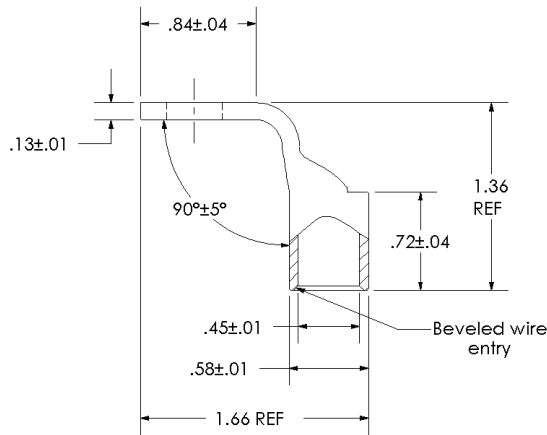

Excellent Integrated System Limited

Stocking Distributor

Click to view price, real time Inventory, Delivery & Lifecycle Information:

[Panduit](#)

[LCAX1/0-38F-X](#)

For any questions, you can email us directly:

sales@integrated-circuit.com

THIS COPY IS PROVIDED ON A RESTRICTED BASIS AND IS NOT TO BE USED IN ANY WAY DETRIMENTAL TO THE INTERESTS OF PANDUIT CORP.

Material	High Conductivity Seamless Copper Tube
Plating	Electro-Tin
Wire Size	1/0 STR/FLEX
Wire Type	Stranded Copper: Class B & C, Compact, Class G, H, I, K, M, Locomotive
Wire Strip Length	3/4 in.
Stud Size	3/8 in.
UL Listed Wire Connector	Yes, for applications up to 35kv. Consult cable manufacturer for voltage stress relief instructions with applications greater than 2000 volts.
UL Temperature Rating	90° C
C.S.A Certified Wire Connector	Yes
Panduit Color Code on Barrel	PINK
Panduit Die Index No. on Barrel	P42
Alternate Industry Die Index No. () on Barrel	(12)

				PANDUIT CORP. TINLEY PARK, ILLINOIS	
				LCAX1/0-38F-X Copper Lug - One-Hole, Standard Flex Barrel, 90° Angle Tongue	
00	6/03	CJW	SAC	RELEASED	10848
REV	DATE	BY	CHK	DESCRIPTION	ECN
					SCALE N/A
					DRAWING NO / CAD FILE
					LCAX1_0-38F-CUST