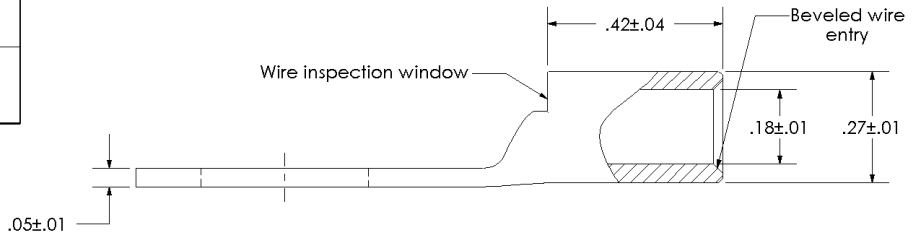

sales@integrated-circuit.com

THIS COPY IS PROVIDED ON A RESTRICTED BASIS AND IS NOT TO BE USED IN ANY WAY DETRIMENTAL TO THE INTERESTS OF PANDUIT CORP.

| | |
|------------------------------------------------|------------------------------------------------------------------------------------------------------------------------------------------------|
| Material | High Conductivity Seamless Copper Tube |
| Plating | Electro-Tin |
| Wire Size | 8 STR/FLEX |
| Wire Type | Stranded Copper: Class B & C, Compact, Class G, H, I, K, M, Locomotive |
| Wire Strip Length | 1/2 in. |
| Stud Size | 3/8 in. |
| UL Listed Wire Connector | Yes, for applications up to 35kv. Consult cable manufacturer for voltage stress relief instructions with applications greater than 2000 volts. |
| UL Temperature Rating | 90 ° C |
| C.S.A Certified Wire Connector | Yes |
| Panduit Color Code on Barrel | RED |
| Panduit Die Index No. on Barrel | P21 |
| Alternate Industry Die Index No. () on Barrel | N/A |

PANDUIT CORP. TINLEY PARK, ILLINOIS

LCAX8-38-L
 Copper Lug - One-Hole, Standard Flex Barrel

| 00 | 6/03 | CJW | SAC | RELEASED | 10850 | SCALE | N/A | DRAWING NO / CAD FILE | LCAX8-38-CUST |
|-----|------|-----|-----|-------------|-------|-------|-----|-----------------------|---------------|
| REV | DATE | BY | CHK | DESCRIPTION | ECN | SCALE | N/A | DRAWING NO / CAD FILE | LCAX8-38-CUST |