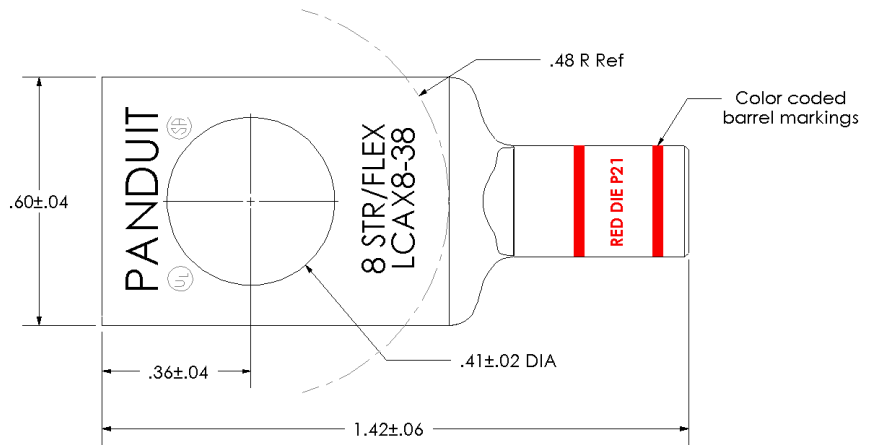

Excellent Integrated System Limited

Stocking Distributor

Click to view price, real time Inventory, Delivery & Lifecycle Information:

[Panduit](#)

[LCAX8-38-L](#)

For any questions, you can email us directly:

sales@integrated-circuit.com

THIS COPY IS PROVIDED ON A RESTRICTED BASIS AND IS NOT TO BE USED IN ANY WAY DETRIMENTAL TO THE INTERESTS OF PANDUIT CORP.

| | |
|------------------------------------------------|------------------------------------------------------------------------------------------------------------------------------------------------|
| Material | High Conductivity Seamless Copper Tube |
| Plating | Electro-Tin |
| Wire Size | 8 STR/FLEX |
| Wire Type | Stranded Copper: Class B & C, Compact, Class G, H, I, K, M, Locomotive |
| Wire Strip Length | 1/2 in. |
| Stud Size | 3/8 in. |
| UL Listed Wire Connector | Yes, for applications up to 35kv. Consult cable manufacturer for voltage stress relief instructions with applications greater than 2000 volts. |
| UL Temperature Rating | 90 ° C |
| C.S.A Certified Wire Connector | Yes |
| Panduit Color Code on Barrel | RED |
| Panduit Die Index No. on Barrel | P21 |
| Alternate Industry Die Index No. () on Barrel | N/A |

PANDUIT CORP. TINLEY PARK, ILLINOIS

LCAX8-38-L
 Copper Lug - One-Hole, Standard Flex Barrel

| 00 | 6/03 | CJW | SAC | RELEASED | 10850 | SCALE | N/A | DRAWING NO / CAD FILE | LCAX8-38-CUST |
|-----|------|-----|-----|-------------|-------|-------|-----|-----------------------|---------------|
| REV | DATE | BY | CHK | DESCRIPTION | ECN | SCALE | N/A | DRAWING NO / CAD FILE | LCAX8-38-CUST |