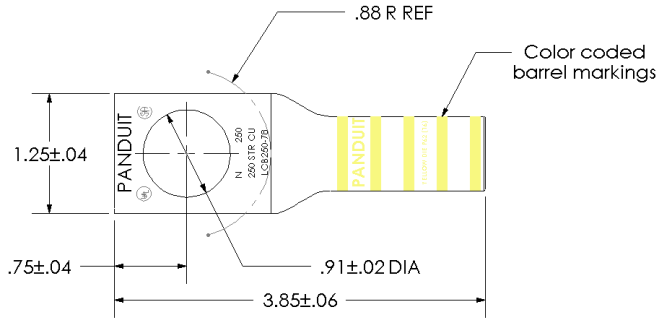

sales@integrated-circuit.com

THIS COPY IS PROVIDED ON A RESTRICTED BASIS AND IS NOT TO BE USED IN ANY WAY DETRIMENTAL TO THE INTERESTS OF PANDUIT CORP.

Material	High Conductivity Seamless Copper Tube
Plating	Electro-Tin
Wire Size	250 kcmil
Wire Type	Stranded Copper; Class B: Compact, Compressed or Concentric, Class C: Concentric
Wire Strip Length	1-11/16 in.
Stud Size	7/8 in.
UL Listed Wire Connector	Yes, for applications up to 35kv. Consult cable manufacturer for voltage stress relief instructions with applications greater than 2000 volts.
UL Temperature Rating	90° C
C.S.A Certified Wire Connector	Yes
Panduit Color Code on Barrel	YELLOW
Panduit Die Index No. on Barrel	P62
Alternate Industry Die Index No. () on Barrel	(16)

					PANDUIT CORP. TINLEY PARK, ILLINOIS	
					LCB250-78-X Copper Lug - One-Hole, Long Barrel	
00	7/02	SAB	DRL	RELEASED	10327	
REV	DATE	BY	CHK	DESCRIPTION	ECN	SCALE N/A DRAWING NO / CAD FILE LCB250-78-CUST