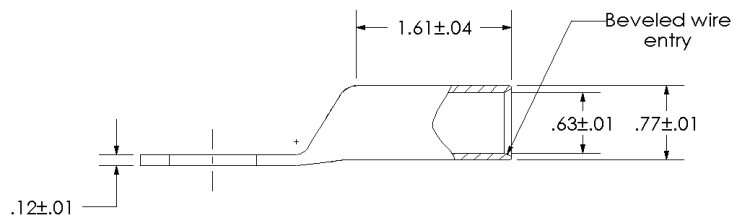

sales@integrated-circuit.com

THIS COPY IS PROVIDED ON A RESTRICTED BASIS AND IS NOT TO BE USED IN ANY WAY DETRIMENTAL TO THE INTERESTS OF PANDUIT CORP.

Material	High Conductivity Seamless Copper Tube
Plating	Electro-Tin
Wire Size	250 kcmil
Wire Type	Stranded Copper; Class B: Compact, Compressed or Concentric, Class C: Concentric
Wire Strip Length	1-11/16 in.
Stud Size	7/8 in.
UL Listed Wire Connector	Yes, for applications up to 35kv. Consult cable manufacturer for voltage stress relief instructions with applications greater than 2000 volts.
UL Temperature Rating	90° C
C.S.A Certified Wire Connector	Yes
Panduit Color Code on Barrel	YELLOW
Panduit Die Index No. on Barrel	P62
Alternate Industry Die Index No. () on Barrel	(16)

					PANDUIT CORP. TINLEY PARK, ILLINOIS	
					LCB250-78-X Copper Lug - One-Hole, Long Barrel	
00	7/02	SAB	DRL	RELEASED	10327	
REV	DATE	BY	CHK	DESCRIPTION	ECN	SCALE N/A DRAWING NO / CAD FILE LCB250-78-CUST