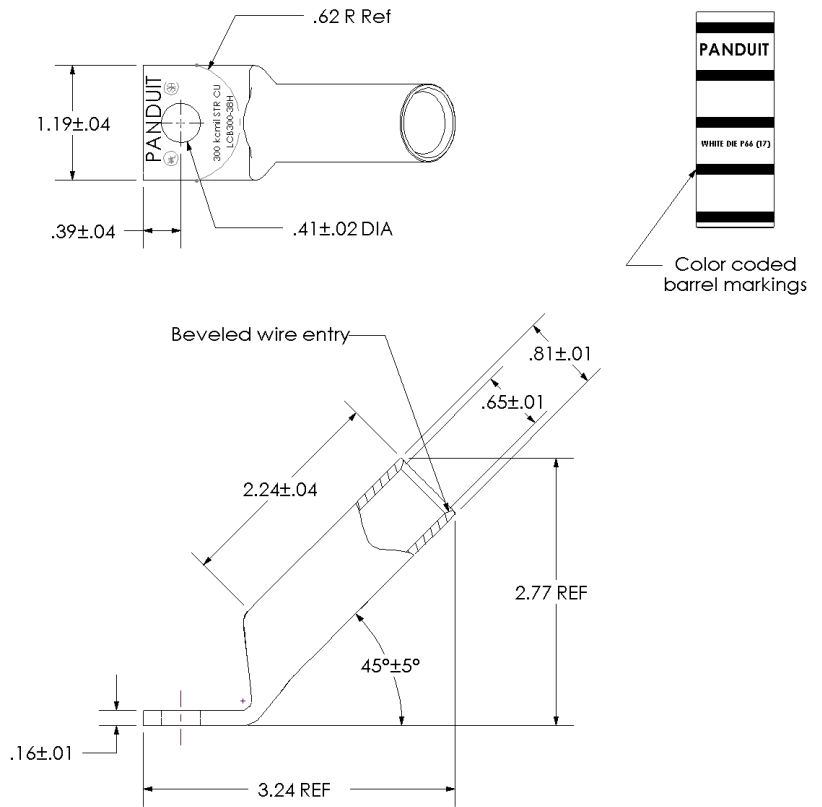

Excellent Integrated System Limited

Stocking Distributor

Click to view price, real time Inventory, Delivery & Lifecycle Information:

[Panduit](#)

[LCB300-38H-X](#)

For any questions, you can email us directly:

sales@integrated-circuit.com

THIS COPY IS PROVIDED ON A RESTRICTED BASIS AND IS NOT TO BE USED IN ANY WAY DETRIMENTAL TO THE INTERESTS OF PANDUIT CORP.

Material	High Conductivity Seamless Copper Tube
Plating	Electro-Tin
Wire Size	300 kcmil
Wire Type	Stranded Copper; Class B: Compact, Compressed or Concentric, Class C: Concentric
Wire Strip Length	2-5/16 in.
Stud Size	3/8 in.
UL Listed Wire Connector	Yes, for applications up to 35kv. Consult cable manufacturer for voltage stress relief instructions with applications greater than 2000 volts.
UL Temperature Rating	90° C
C.S.A Certified Wire Connector	Yes
Panduit Color Code on Barrel	WHITE
Panduit Die Index No. on Barrel	P66
Alternate Industry Die Index No. () on Barrel	(17)

				PANDUIT CORP. TINLEY PARK, ILLINOIS	
				LCB300-38H-X	
00	12/02	SAB	DRL	RELEASED	10328
				Copper Lug - One-Hole, Long Barrel, 45° Angle Tongue	
REV	DATE	BY	CHK	DESCRIPTION	ECN
					SCALE N/A
				DRAWING NO / CAD FILE LCB300-38H-CUST	