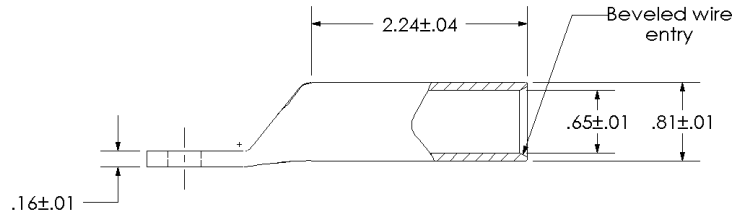

sales@integrated-circuit.com

THIS COPY IS PROVIDED ON A RESTRICTED BASIS AND IS NOT TO BE USED IN ANY WAY DETRIMENTAL TO THE INTERESTS OF PANDUIT CORP.

Material	High Conductivity Seamless Copper Tube
Plating	Electro-Tin
Wire Size	300 kcmil
Wire Type	Stranded Copper; Class B: Compact, Compressed or Concentric, Class C: Concentric
Wire Strip Length	2-5/16 in.
Stud Size	5/16 in.
UL Listed Wire Connector	Yes, for applications up to 35kv. Consult cable manufacturer for voltage stress relief instructions with applications greater than 2000 volts.
UL Temperature Rating	90° C
C.S.A Certified Wire Connector	Yes
Panduit Color Code on Barrel	WHITE
Panduit Die Index No. on Barrel	P66
Alternate Industry Die Index No. () on Barrel	(17)

CERTIFIED

LISTED Wire Connector

00	7/02	SAB	DRL	RELEASED	10327
REV	DATE	BY	CHK	DESCRIPTION	ECN

PANDUIT CORP. TINLEY PARK, ILLINOIS
 LCB300-56-X
 Copper Lug - One-Hole, Long Barrel
 SCALE N/A
 DRAWING NO / CAD FILE LCB300-56-CUST