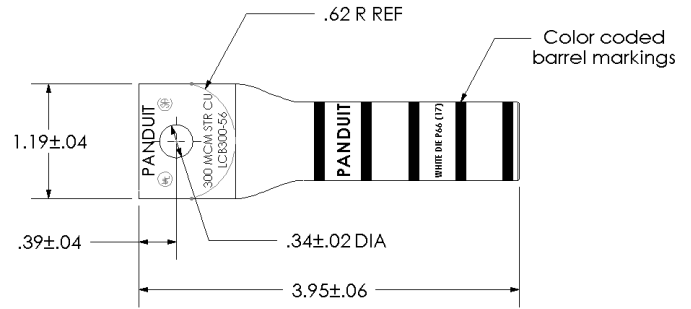

sales@integrated-circuit.com

THIS COPY IS PROVIDED ON A RESTRICTED BASIS AND IS NOT TO BE USED IN ANY WAY DETRIMENTAL TO THE INTERESTS OF PANDUIT CORP.

Material	High Conductivity Seamless Copper Tube
Plating	Electro-Tin
Wire Size	300 kcmil
Wire Type	Stranded Copper; Class B: Compact, Compressed or Concentric, Class C: Concentric
Wire Strip Length	2-5/16 in.
Stud Size	5/16 in.
UL Listed Wire Connector	Yes, for applications up to 35kv. Consult cable manufacturer for voltage stress relief instructions with applications greater than 2000 volts.
UL Temperature Rating	90° C
C.S.A Certified Wire Connector	Yes
Panduit Color Code on Barrel	WHITE
Panduit Die Index No. on Barrel	P66
Alternate Industry Die Index No. () on Barrel	(17)

CERTIFIED

LISTED Wire Connector

00	7/02	SAB	DRL	RELEASED	10327
REV	DATE	BY	CHK	DESCRIPTION	ECN

PANDUIT CORP. TINLEY PARK, ILLINOIS
 LCB300-56-X
 Copper Lug - One-Hole, Long Barrel
 SCALE N/A
 DRAWING NO / CAD FILE LCB300-56-CUST