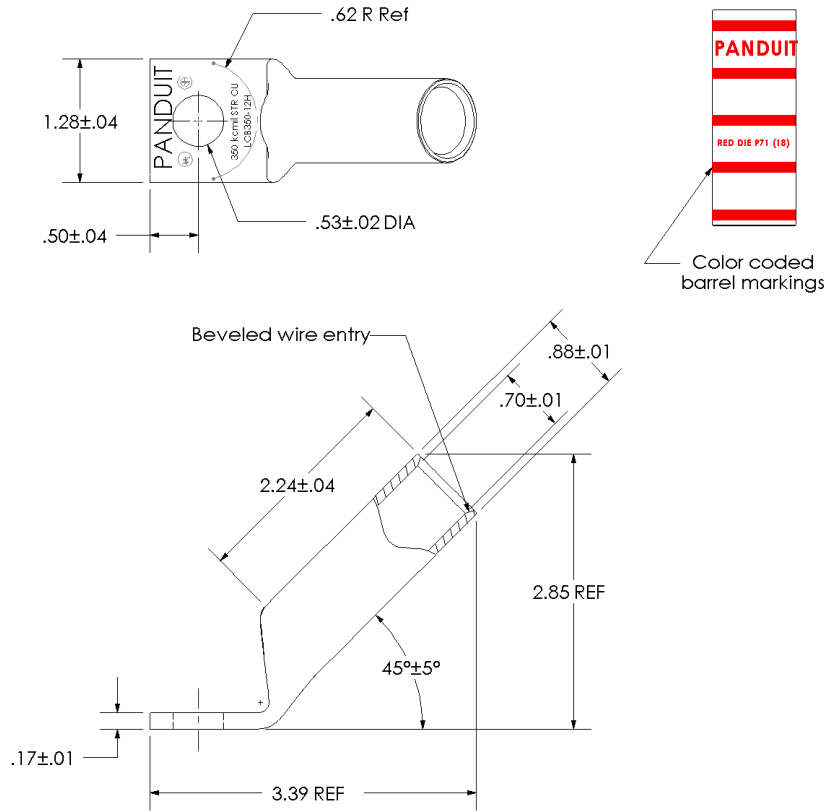

sales@integrated-circuit.com

THIS COPY IS PROVIDED ON A RESTRICTED BASIS AND IS NOT TO BE USED IN ANY WAY DETRIMENTAL TO THE INTERESTS OF PANDUIT CORP.

Material	High Conductivity Seamless Copper Tube
Plating	Electro-Tin
Wire Size	350 kcmil
Wire Type	Stranded Copper; Class B: Compact, Compressed or Concentric, Class C: Concentric
Wire Strip Length	2-5/16 in.
Stud Size	1/2 in.
UL Listed Wire Connector	Yes, for applications up to 35kv. Consult cable manufacturer for voltage stress relief instructions with applications greater than 2000 volts.
UL Temperature Rating	90° C
C.S.A Certified Wire Connector	Yes
Panduit Color Code on Barrel	RED
Panduit Die Index No. on Barrel	P71
Alternate Industry Die Index No. () on Barrel	{18}

				PANDUIT CORP. TINLEY PARK, ILLINOIS	
				LCB350-12H-X	
00	12/02	SAB	DRL	RELEASED	10328
				Copper Lug - One-Hole, Long Barrel, 45° Angle Tongue	
REV	DATE	BY	CHK	DESCRIPTION	ECN
					SCALE N/A
				DRAWING NO / CAD FILE LCB350-12H-CUST	