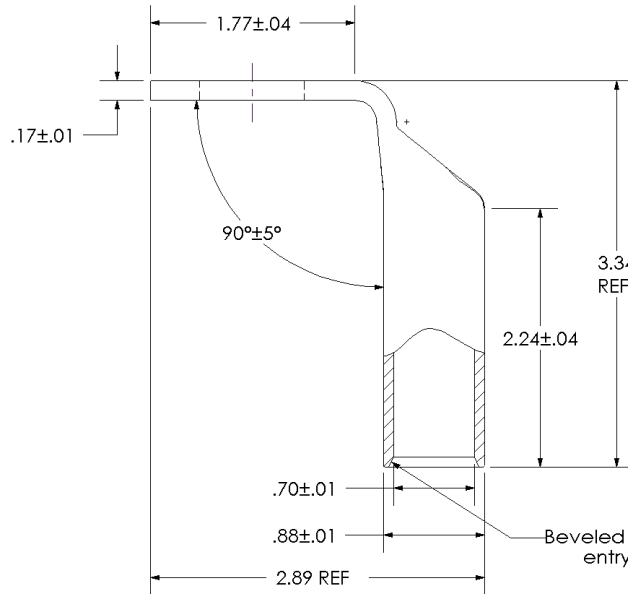

[sales@integrated-circuit.com](mailto:sales@integrated-circuit.com)

THIS COPY IS PROVIDED ON A RESTRICTED BASIS AND IS NOT TO BE USED IN ANY WAY DETRIMENTAL TO THE INTERESTS OF PANDUIT CORP.

Material	High Conductivity Seamless Copper Tube
Plating	Electro-Tin
Wire Size	350 kcmil
Wire Type	Stranded Copper; Class B: Compact, Compressed or Concentric, Class C: Concentric
Wire Strip Length	2-5/16 in.
Stud Size	7/8 in.
UL Listed Wire Connector	Yes, for applications up to 35kv. Consult cable manufacturer for voltage stress relief instructions with applications greater than 2000 volts.
UL Temperature Rating	90° C
C.S.A Certified Wire Connector	Yes
Panduit Color Code on Barrel	RED
Panduit Die Index No. on Barrel	P71
Alternate Industry Die Index No. ( ) on Barrel	{18}

REV	DATE	BY	CHK	DESCRIPTION	ECN
00	9/02	SAB	DRL	RELEASED	10329

**PANDUIT CORP.** TINLEY PARK, ILLINOIS

LCB350-78F-X  
 Copper Lug - One-Hole, Long Barrel, 90° Angle Tongue  
 SCALE N/A DRAWING NO / CAD FILE LCB350-78F-CUST