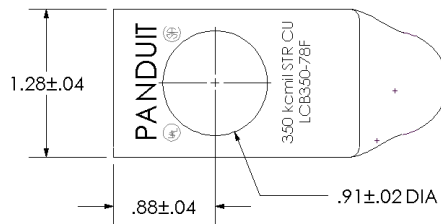

[sales@integrated-circuit.com](mailto:sales@integrated-circuit.com)

THIS COPY IS PROVIDED ON A RESTRICTED BASIS AND IS NOT TO BE USED IN ANY WAY DETRIMENTAL TO THE INTERESTS OF PANDUIT CORP.

Material	High Conductivity Seamless Copper Tube
Plating	Electro-Tin
Wire Size	350 kcmil
Wire Type	Stranded Copper; Class B: Compact, Compressed or Concentric, Class C: Concentric
Wire Strip Length	2-5/16 in.
Stud Size	7/8 in.
UL Listed Wire Connector	Yes, for applications up to 35kv. Consult cable manufacturer for voltage stress relief instructions with applications greater than 2000 volts.
UL Temperature Rating	90° C
C.S.A Certified Wire Connector	Yes
Panduit Color Code on Barrel	RED
Panduit Die Index No. on Barrel	P71
Alternate Industry Die Index No. ( ) on Barrel	{18}

REV	DATE	BY	CHK	DESCRIPTION	ECN
00	9/02	SAB	DRL	RELEASED	10329

**PANDUIT CORP.** TINLEY PARK, ILLINOIS

LCB350-78F-X  
 Copper Lug - One-Hole, Long Barrel, 90° Angle Tongue  
 SCALE N/A DRAWING NO / CAD FILE LCB350-78F-CUST