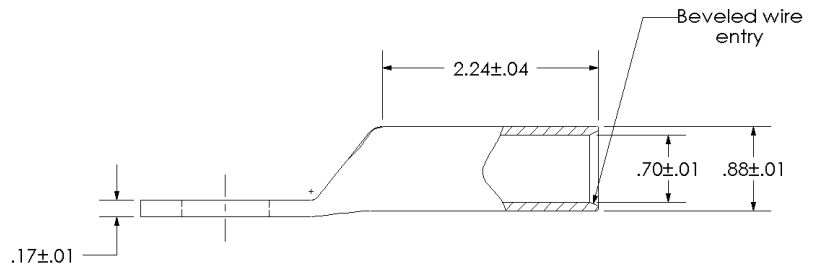

[sales@integrated-circuit.com](mailto:sales@integrated-circuit.com)

THIS COPY IS PROVIDED ON A RESTRICTED BASIS AND IS NOT TO BE USED IN ANY WAY DETRIMENTAL TO THE INTERESTS OF PANDUIT CORP.

Material	High Conductivity Seamless Copper Tube
Plating	Electro-Tin
Wire Size	350 kcmil
Wire Type	Stranded Copper; Class B: Compact, Compressed or Concentric, Class C: Concentric
Wire Strip Length	2-5/16 in.
Stud Size	7/8 in.
UL Listed Wire Connector	Yes, for applications up to 35kv. Consult cable manufacturer for voltage stress relief instructions with applications greater than 2000 volts.
UL Temperature Rating	90° C
C.S.A Certified Wire Connector	Yes
Panduit Color Code on Barrel	RED
Panduit Die Index No. on Barrel	P71
Alternate Industry Die Index No. ( ) on Barrel	{18}

CERTIFIED

LISTED Wire Connector

				<b>PANDUIT CORP. TINLEY PARK, ILLINOIS</b>	
				LCB350-78-X Copper Lug - One-Hole, Long Barrel	
00	7/02	SAB	DRL	RELEASED	10327
REV	DATE	BY	CHK	DESCRIPTION	ECN
					SCALE N/A
					DRAWING NO / CAD FILE
					LCB350-78-CUST