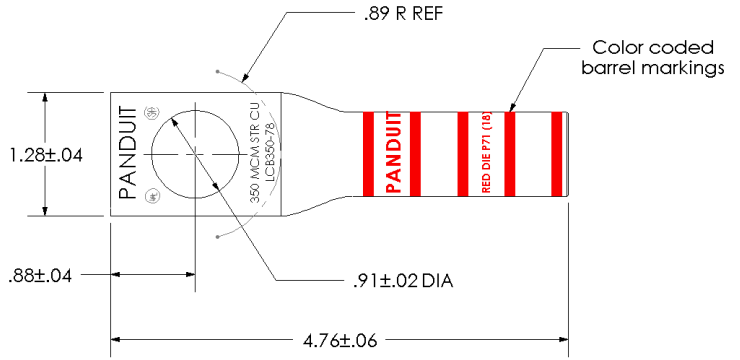

[sales@integrated-circuit.com](mailto:sales@integrated-circuit.com)

THIS COPY IS PROVIDED ON A RESTRICTED BASIS AND IS NOT TO BE USED IN ANY WAY DETRIMENTAL TO THE INTERESTS OF PANDUIT CORP.

Material	High Conductivity Seamless Copper Tube
Plating	Electro-Tin
Wire Size	350 kcmil
Wire Type	Stranded Copper; Class B: Compact, Compressed or Concentric, Class C: Concentric
Wire Strip Length	2-5/16 in.
Stud Size	7/8 in.
UL Listed Wire Connector	Yes, for applications up to 35kv. Consult cable manufacturer for voltage stress relief instructions with applications greater than 2000 volts.
UL Temperature Rating	90° C
C.S.A Certified Wire Connector	Yes
Panduit Color Code on Barrel	RED
Panduit Die Index No. on Barrel	P71
Alternate Industry Die Index No. ( ) on Barrel	{18}

CERTIFIED

LISTED Wire Connector

				<b>PANDUIT CORP. TINLEY PARK, ILLINOIS</b>	
				LCB350-78-X Copper Lug - One-Hole, Long Barrel	
00	7/02	SAB	DRL	RELEASED	10327
REV	DATE	BY	CHK	DESCRIPTION	ECN
					SCALE N/A
					DRAWING NO / CAD FILE
					LCB350-78-CUST