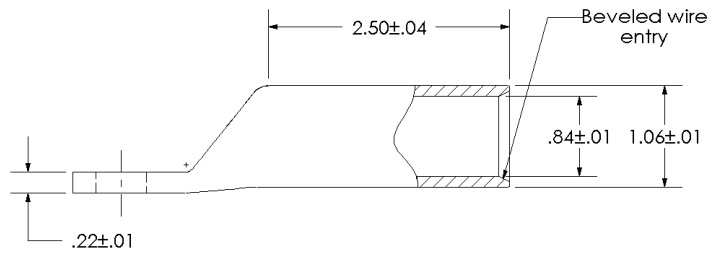

sales@integrated-circuit.com

THIS COPY IS PROVIDED ON A RESTRICTED BASIS AND IS NOT TO BE USED IN ANY WAY DETRIMENTAL TO THE INTERESTS OF PANDUIT CORP.

Material	High Conductivity Seamless Copper Tube
Plating	Electro-Tin
Wire Size	500 kcmil
Wire Type	Stranded Copper; Class B: Compact, Compressed or Concentric, Class C: Concentric
Wire Strip Length	2-5/8 in.
Stud Size	1/2 in.
UL Listed Wire Connector	Yes, for applications up to 35kv. Consult cable manufacturer for voltage stress relief instructions with applications greater than 2000 volts.
UL Temperature Rating	90° C
C.S.A Certified Wire Connector	Yes
Panduit Color Code on Barrel	BROWN
Panduit Die Index No. on Barrel	P87
Alternate Industry Die Index No. () on Barrel	(20)

CERTIFIED

LISTED Wire Connector

00	7/02	SAB	DRL	RELEASED	10327
REV	DATE	BY	CHK	DESCRIPTION	ECN

PANDUIT CORP. TINLEY PARK, ILLINOIS

LCB500-12-6
Copper Lug - One-Hole, Long Barrel

SCALE N/A

DRAWING NO / CAD FILE