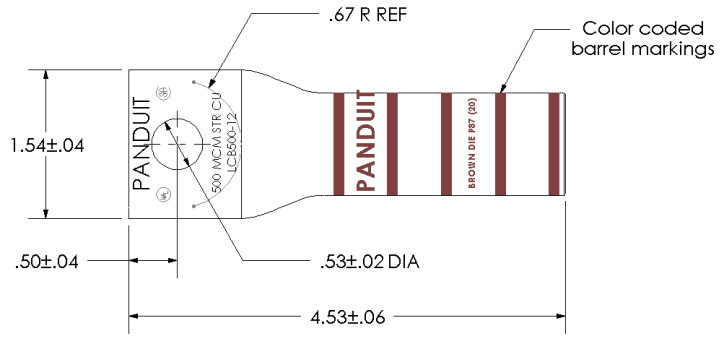

sales@integrated-circuit.com

THIS COPY IS PROVIDED ON A RESTRICTED BASIS AND IS NOT TO BE USED IN ANY WAY DETRIMENTAL TO THE INTERESTS OF PANDUIT CORP.

Material	High Conductivity Seamless Copper Tube
Plating	Electro-Tin
Wire Size	500 kcmil
Wire Type	Stranded Copper; Class B: Compact, Compressed or Concentric, Class C: Concentric
Wire Strip Length	2-5/8 in.
Stud Size	1/2 in.
UL Listed Wire Connector	Yes, for applications up to 35kv. Consult cable manufacturer for voltage stress relief instructions with applications greater than 2000 volts.
UL Temperature Rating	90° C
C.S.A Certified Wire Connector	Yes
Panduit Color Code on Barrel	BROWN
Panduit Die Index No. on Barrel	P87
Alternate Industry Die Index No. () on Barrel	(20)

CERTIFIED

LISTED Wire Connector

00	7/02	SAB	DRL	RELEASED	10327
REV	DATE	BY	CHK	DESCRIPTION	ECN

PANDUIT CORP. TINLEY PARK, ILLINOIS

LCB500-12-6
Copper Lug - One-Hole, Long Barrel

SCALE N/A

DRAWING NO / CAD FILE