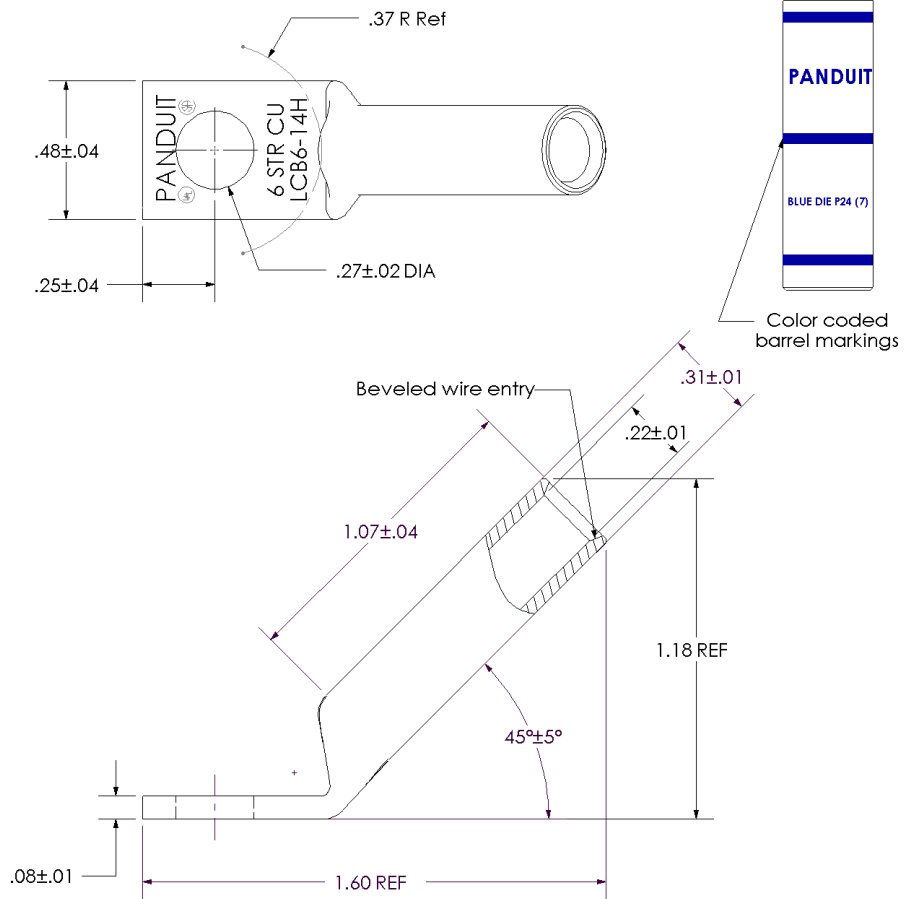

## Excellent Integrated System Limited

Stocking Distributor

Click to view price, real time Inventory, Delivery & Lifecycle Information:

[Panduit](#)

[LCB6-14H-L](#)

For any questions, you can email us directly:

[sales@integrated-circuit.com](mailto:sales@integrated-circuit.com)

THIS COPY IS PROVIDED ON A RESTRICTED BASIS AND IS NOT TO BE USED IN ANY WAY DETRIMENTAL TO THE INTERESTS OF PANDUIT CORP.

Material	High Conductivity Seamless Copper Tube
Plating	Electro-Tin
Wire Size	6 AWG
Wire Type	Stranded Copper; Class B: Compact, Compressed or Concentric, Class C: Concentric
Wire Strip Length	1-1/8 in.
Stud Size	1/4 in.
UL Listed Wire Connector	Yes, for applications up to 35kv. Consult cable manufacturer for voltage stress relief instructions with applications greater than 2000 volts.
UL Temperature Rating	90° C
C.S.A Certified Wire Connector	Yes
Panduit Color Code on Barrel	BLUE
Panduit Die Index No. on Barrel	P24
Alternate Industry Die Index No. ( ) on Barrel	(7)

				<b>PANDUIT CORP. TINLEY PARK, ILLINOIS</b>	
				LCB6-14H-L	
00	12/02	SAB	DRL	RELEASED	10328
REV	DATE	BY	CHK	DESCRIPTION	ECN
					SCALE N/A
				DRAWING NO / CAD FILE LCB6-14H-CUST	