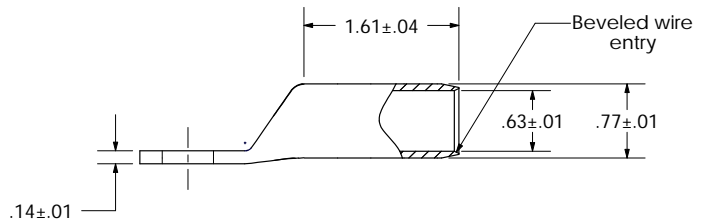

sales@integrated-circuit.com

THIS COPY IS PROVIDED ON A RESTRICTED BASIS AND IS NOT TO BE USED IN ANY WAY DETRIMENTAL TO THE INTERESTS OF PANDUIT CORP.

Material	High Conductivity Seamless Copper Tube
Plating	Electro-Tin
Wire Size	250 kcmil
Wire Type	Stranded Copper: Class B: Compact, Compressed or Concentric, Class C: Concentric
Wire Strip Length	1-11/16 in.
Stud Size	1/2 in.
UL Listed Wire Connector	Yes, for applications up to 35kv. Consult cable manufacturer for voltage stress relief instructions with applications greater than 2000 volts.
UL Temperature Rating	90° C
C.S.A Certified Wire Connector	Yes
Panduit Color Code on Barrel	YELLOW
Panduit Die Index No. on Barrel	P62
Alternate Industry Die Index No. () on Barrel	(16)

CERTIFIED

LISTED Wire Connector

				PANDUIT CORP. TINLEY PARK, ILLINOIS	
				LCBH250-12-X Copper Lug - High Voltage, One-Hole, Long Barrel	
00	7/02	SAB	DRL	RELEASED	10327
REV	DATE	BY	CHK	DESCRIPTION	ECN
					SCALE N/A
					DRAWING NO / CAD FILE
					LCBH250-12-CUST