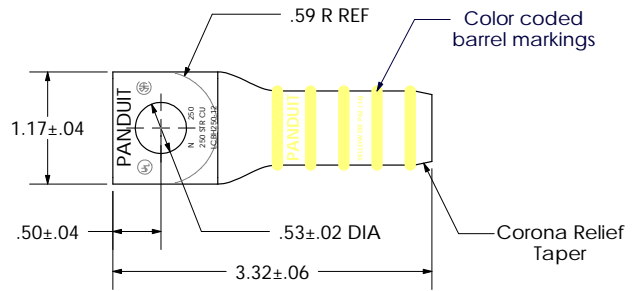

sales@integrated-circuit.com

THIS COPY IS PROVIDED ON A RESTRICTED BASIS AND IS NOT TO BE USED IN ANY WAY DETRIMENTAL TO THE INTERESTS OF PANDUIT CORP.

Material	High Conductivity Seamless Copper Tube
Plating	Electro-Tin
Wire Size	250 kcmil
Wire Type	Stranded Copper: Class B: Compact, Compressed or Concentric, Class C: Concentric
Wire Strip Length	1-11/16 in.
Stud Size	1/2 in.
UL Listed Wire Connector	Yes, for applications up to 35kv. Consult cable manufacturer for voltage stress relief instructions with applications greater than 2000 volts.
UL Temperature Rating	90° C
C.S.A Certified Wire Connector	Yes
Panduit Color Code on Barrel	YELLOW
Panduit Die Index No. on Barrel	P62
Alternate Industry Die Index No. () on Barrel	(16)

CERTIFIED

LISTED Wire Connector

				PANDUIT CORP. TINLEY PARK, ILLINOIS	
				LCBH250-12-X Copper Lug - High Voltage, One-Hole, Long Barrel	
00	7/02	SAB	DRL	RELEASED	10327
REV	DATE	BY	CHK	DESCRIPTION	ECN
					SCALE N/A
					DRAWING NO / CAD FILE
					LCBH250-12-CUST