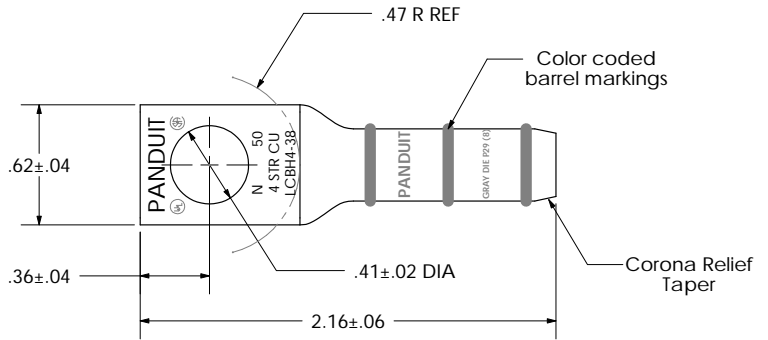

Excellent Integrated System Limited

Stocking Distributor

Click to view price, real time Inventory, Delivery & Lifecycle Information:

[Panduit](#)

[LCBH4-38-L](#)

For any questions, you can email us directly:

sales@integrated-circuit.com

THIS COPY IS PROVIDED ON A RESTRICTED BASIS AND IS NOT TO BE USED IN ANY WAY DETRIMENTAL TO THE INTERESTS OF PANDUIT CORP.

Material	High Conductivity Seamless Copper Tube
Plating	Electro-Tin
Wire Size	4 AWG
Wire Type	Stranded Copper: Class B: Compact, Compressed or Concentric, Class C: Concentric
Wire Strip Length	1-1/8 in.
Stud Size	3/8 in.
UL Listed Wire Connector	Yes, for applications up to 35kv. Consult cable manufacturer for voltage stress relief instructions with applications greater than 2000 volts.
UL Temperature Rating	90° C
C.S.A Certified Wire Connector	Yes
Panduit Color Code on Barrel	GRAY
Panduit Die Index No. on Barrel	P29
Alternate Industry Die Index No. () on Barrel	(8)

					PANDUIT CORP. TINLEY PARK, ILLINOIS	
					LCBH4-38-L Copper Lug - High Voltage, One-Hole, Long Barrel	
00	7/02	SAB	DRL	RELEASED	10327	
REV	DATE	BY	CHK	DESCRIPTION	ECN	SCALE N/A
					DRAWING NO / CAD FILE LCBH4-38-CUST	