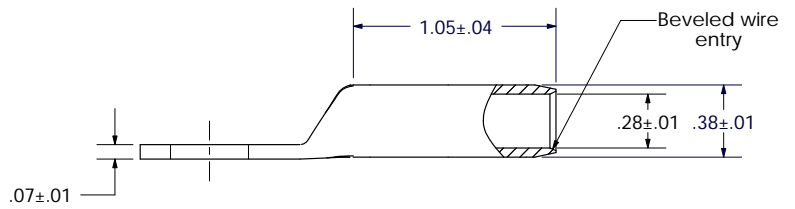

sales@integrated-circuit.com

THIS COPY IS PROVIDED ON A RESTRICTED BASIS AND IS NOT TO BE USED IN ANY WAY DETRIMENTAL TO THE INTERESTS OF PANDUIT CORP.

Material	High Conductivity Seamless Copper Tube
Plating	Electro-Tin
Wire Size	4 AWG
Wire Type	Stranded Copper: Class B: Compact, Compressed or Concentric, Class C: Concentric
Wire Strip Length	1-1/8 in.
Stud Size	3/8 in.
UL Listed Wire Connector	Yes, for applications up to 35kv. Consult cable manufacturer for voltage stress relief instructions with applications greater than 2000 volts.
UL Temperature Rating	90° C
C.S.A Certified Wire Connector	Yes
Panduit Color Code on Barrel	GRAY
Panduit Die Index No. on Barrel	P29
Alternate Industry Die Index No. () on Barrel	(8)