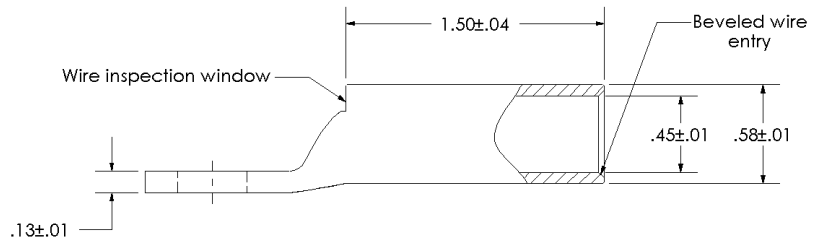

sales@integrated-circuit.com

THIS COPY IS PROVIDED ON A RESTRICTED BASIS AND IS NOT TO BE USED IN ANY WAY DETRIMENTAL TO THE INTERESTS OF PANDUIT CORP.

Material	High Conductivity Seamless Copper Tube
Plating	Electro-Tin
Wire Size	1/0 STR/FLEX
Wire Type	Stranded Copper: Class B & C Compact, Class G, H, I, K, M, Locomotive
Wire Strip Length	1-9/16 in.
Stud Size	3/8 in.
UL Listed Wire Connector	Yes, for applications up to 35kv. Consult cable manufacturer for voltage stress relief instructions with applications greater than 2000 volts.
UL Temperature Rating	90° C
C.S.A Certified Wire Connector	Yes
Panduit Color Code on Barrel	PINK
Panduit Die Index No. on Barrel	P42
Alternate Industry Die Index No. () on Barrel	(12)