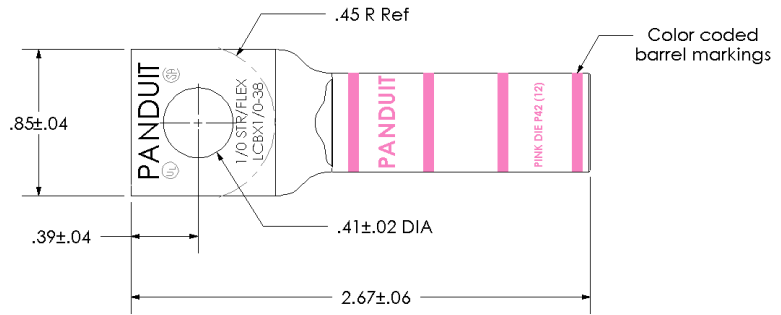

sales@integrated-circuit.com

THIS COPY IS PROVIDED ON A RESTRICTED BASIS AND IS NOT TO BE USED IN ANY WAY DETRIMENTAL TO THE INTERESTS OF PANDUIT CORP.

Material	High Conductivity Seamless Copper Tube
Plating	Electro-Tin
Wire Size	1/0 STR/FLEX
Wire Type	Stranded Copper: Class B & C Compact, Class G, H, I, K, M, Locomotive
Wire Strip Length	1-9/16 in.
Stud Size	3/8 in.
UL Listed Wire Connector	Yes, for applications up to 35kv. Consult cable manufacturer for voltage stress relief instructions with applications greater than 2000 volts.
UL Temperature Rating	90° C
C.S.A Certified Wire Connector	Yes
Panduit Color Code on Barrel	PINK
Panduit Die Index No. on Barrel	P42
Alternate Industry Die Index No. () on Barrel	(12)

				PANDUIT CORP. TINLEY PARK, ILLINOIS	
				LCBX1/0-38-X Copper Lug - One-Hole, Standard Barrel	
00	6/03	SAC	SAC	RELEASED	10850
REV	DATE	BY	CHK	DESCRIPTION	ECN
					SCALE N/A
					DRAWING NO / CAD FILE
					LCBX1_0-38-CUST