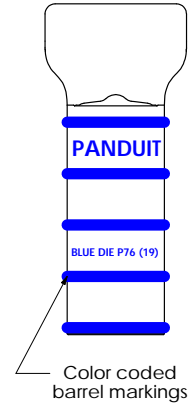

[sales@integrated-circuit.com](mailto:sales@integrated-circuit.com)

THIS COPY IS PROVIDED ON A RESTRICTED BASIS AND IS NOT TO BE USED IN ANY WAY DETRIMENTAL TO THE INTERESTS OF PANDUIT CORP.

Material	High Conductivity Seamless Copper Tube
Plating	Electro-Tin
Wire Size	350 STR/FLEX
Wire Type	Stranded Copper: Class G, H, I, K, M, Locomotive
Wire Strip Length	2-9/16 in.
Stud Size	3/8 in.
UL Listed Wire Connector	Yes, for applications up to 35kv. Consult cable manufacturer for voltage stress relief instructions with applications greater than 2000 volts.
UL Temperature Rating	90 ° C
C.S.A Certified Wire Connector	Yes
Panduit Color Code on Barrel	BLUE
Panduit Die Index No. on Barrel	P76
Alternate Industry Die Index No. ( ) on Barrel	(19)

				<b>PANDUIT CORP. TINLEY PARK, ILLINOIS</b>	
				LCBX350-38F-6	
				Copper Lug - One-Hole, Long Flex Barrel, 90° Angle Tongue	
00	6/03	SAC	RELEASED	10850	
<b>REV</b>	<b>DATE</b>	<b>BY</b>	<b>CHK</b>	<b>DESCRIPTION</b>	<b>ECN</b>
					<b>SCALE</b> N/A
					<b>DRAWING NO / CAD FILE</b> LCBX350-38F-CUST