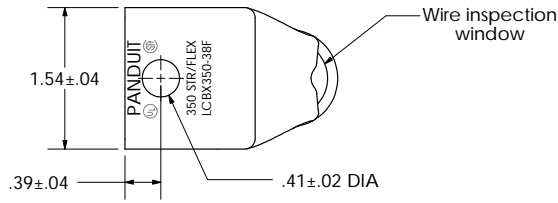

[sales@integrated-circuit.com](mailto:sales@integrated-circuit.com)

THIS COPY IS PROVIDED ON A RESTRICTED BASIS AND IS NOT TO BE USED IN ANY WAY DETRIMENTAL TO THE INTERESTS OF PANDUIT CORP.

Material	High Conductivity Seamless Copper Tube
Plating	Electro-Tin
Wire Size	350 STR/FLEX
Wire Type	Stranded Copper: Class G, H, I, K, M, Locomotive
Wire Strip Length	2-9/16 in.
Stud Size	3/8 in.
UL Listed Wire Connector	Yes, for applications up to 35kv. Consult cable manufacturer for voltage stress relief instructions with applications greater than 2000 volts.
UL Temperature Rating	90 ° C
C.S.A Certified Wire Connector	Yes
Panduit Color Code on Barrel	BLUE
Panduit Die Index No. on Barrel	P76
Alternate Industry Die Index No. ( ) on Barrel	(19)