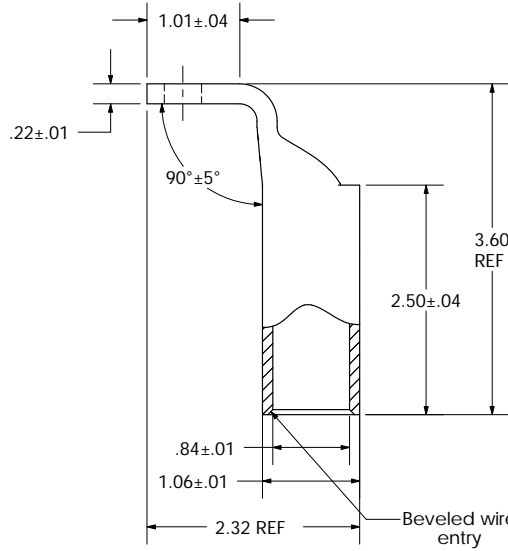

[sales@integrated-circuit.com](mailto:sales@integrated-circuit.com)

THIS COPY IS PROVIDED ON A RESTRICTED BASIS AND IS NOT TO BE USED IN ANY WAY DETRIMENTAL TO THE INTERESTS OF PANDUIT CORP.

Material	High Conductivity Seamless Copper Tube
Plating	Electro-Tin
Wire Size	350 STR/FLEX
Wire Type	Stranded Copper: Class G, H, I, K, M, Locomotive
Wire Strip Length	2-9/16 in.
Stud Size	3/8 in.
UL Listed Wire Connector	Yes, for applications up to 35kv. Consult cable manufacturer for voltage stress relief instructions with applications greater than 2000 volts.
UL Temperature Rating	90 ° C
C.S.A Certified Wire Connector	Yes
Panduit Color Code on Barrel	BLUE
Panduit Die Index No. on Barrel	P76
Alternate Industry Die Index No. ( ) on Barrel	(19)

				<b>PANDUIT CORP. TINLEY PARK, ILLINOIS</b>	
				LCBX350-38F-6	
				Copper Lug - One-Hole, Long Flex Barrel, 90° Angle Tongue	
00	6/03	SAC	RELEASED	10850	
<b>REV</b>	<b>DATE</b>	<b>BY</b>	<b>CHK</b>	<b>DESCRIPTION</b>	<b>ECN</b>
					<b>SCALE</b> N/A
					<b>DRAWING NO / CAD FILE</b> LCBX350-38F-CUST