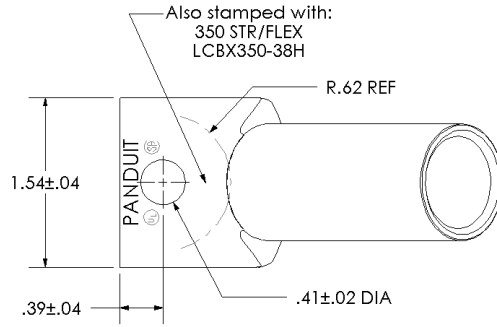

sales@integrated-circuit.com

THIS COPY IS PROVIDED ON A RESTRICTED BASIS AND IS NOT TO BE USED IN ANY WAY DETRIMENTAL TO THE INTERESTS OF PANDUIT CORP.

Material	High Conductivity Seamless Copper Tube
Plating	Electro-Tin
Wire Size	350 STR/FLEX
Wire Type	Stranded Copper: Class G, H, I, K, M, Locomotive
Wire Strip Length	2-9/16 in.
Stud Size	3/8 in.
UL Listed Wire Connector	Yes, for applications up to 35kv. Consult cable manufacturer for voltage stress relief instructions with applications greater than 2000 volts.
UL Temperature Rating	90 ° C
C.S.A Certified Wire Connector	Yes
Panduit Color Code on Barrel	BLUE
Panduit Die Index No. on Barrel	P76
Alternate Industry Die Index No. () on Barrel	(19)

00	6/03	SAC	SAC	RELEASED	10850
REV	DATE	BY	CHK	DESCRIPTION	ECN

PANDUIT CORP. TINLEY PARK, ILLINOIS

LCBX350-38H-6
 Copper Lug - One-Hole, Long Flex Barrel, 45° Angle Tongue
 SCALE N/A DRAWING NO / CAD FILE LCBX350-38H-CUST