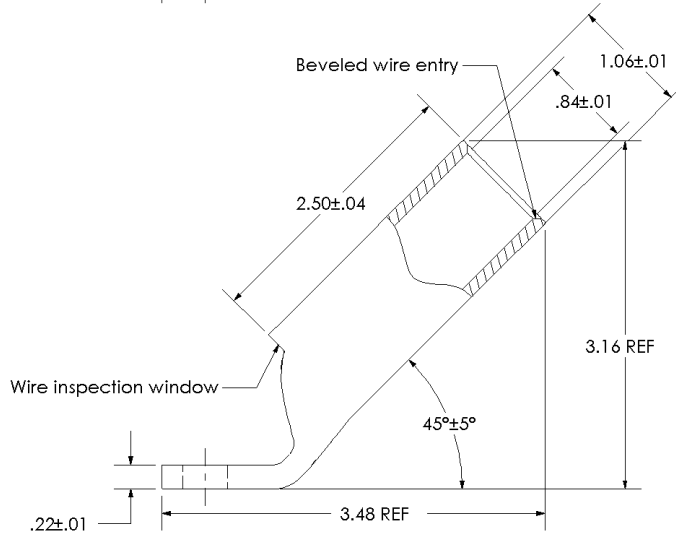

sales@integrated-circuit.com

THIS COPY IS PROVIDED ON A RESTRICTED BASIS AND IS NOT TO BE USED IN ANY WAY DETRIMENTAL TO THE INTERESTS OF PANDUIT CORP.

Material	High Conductivity Seamless Copper Tube
Plating	Electro-Tin
Wire Size	350 STR/FLEX
Wire Type	Stranded Copper: Class G, H, I, K, M, Locomotive
Wire Strip Length	2-9/16 in.
Stud Size	3/8 in.
UL Listed Wire Connector	Yes, for applications up to 35kv. Consult cable manufacturer for voltage stress relief instructions with applications greater than 2000 volts.
UL Temperature Rating	90 ° C
C.S.A Certified Wire Connector	Yes
Panduit Color Code on Barrel	BLUE
Panduit Die Index No. on Barrel	P76
Alternate Industry Die Index No. () on Barrel	(19)

00	6/03	SAC	SAC	RELEASED	10850
REV	DATE	BY	CHK	DESCRIPTION	ECN

PANDUIT CORP. TINLEY PARK, ILLINOIS

LCBX350-38H-6
 Copper Lug - One-Hole, Long Flex Barrel, 45° Angle Tongue
 SCALE N/A DRAWING NO / CAD FILE LCBX350-38H-CUST