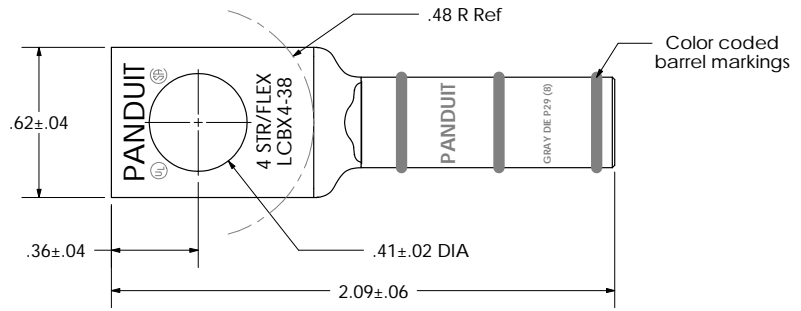

[sales@integrated-circuit.com](mailto:sales@integrated-circuit.com)

THIS COPY IS PROVIDED ON A RESTRICTED BASIS AND IS NOT TO BE USED IN ANY WAY DETRIMENTAL TO THE INTERESTS OF PANDUIT CORP.

Material	High Conductivity Seamless Copper Tube
Plating	Electro-Tin
Wire Size	4 STR/FLEX
Wire Type	Stranded Copper: Class B & C Compact, Class G, H, I, K, M, Locomotive (*Locomotive only)
Wire Strip Length	1-1/8 in.
Stud Size	3/8 in.
UL Listed Wire Connector	Yes, for applications up to 35kv. Consult cable manufacturer for voltage stress relief instructions with applications greater than 2000 volts.
UL Temperature Rating	90 ° C
C.S.A Certified Wire Connector	Yes
Panduit Color Code on Barrel	GRAY
Panduit Die Index No. on Barrel	P29
Alternate Industry Die Index No. ( ) on Barrel	(8)

CERTIFIED

LISTED Wire Connector

					<b>PANDUIT CORP. TINLEY PARK, ILLINOIS</b>	
					LCBX4-38-L Copper Lug - One-Hole, Long Flex Barrel	
03	1/05	JHNU	TLCO	PANDUIT REPLACED WIRE RANGE ON BARREL MARKING	12412	
REV	DATE	BY	CHK	DESCRIPTION	ECN	SCALE N/A
						DRAWING NO / CAD FILE LCBX4-38-CUST