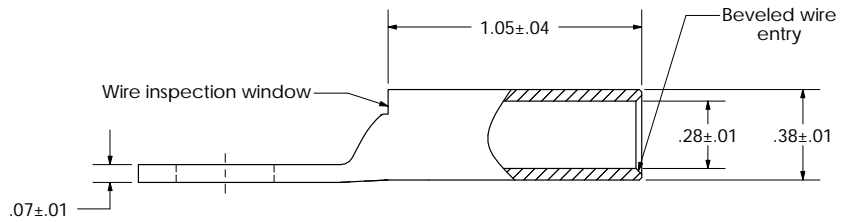

[sales@integrated-circuit.com](mailto:sales@integrated-circuit.com)

THIS COPY IS PROVIDED ON A RESTRICTED BASIS AND IS NOT TO BE USED IN ANY WAY DETRIMENTAL TO THE INTERESTS OF PANDUIT CORP.

Material	High Conductivity Seamless Copper Tube
Plating	Electro-Tin
Wire Size	4 STR/FLEX
Wire Type	Stranded Copper: Class B & C Compact, Class G, H, I, K, M, Locomotive (*Locomotive only)
Wire Strip Length	1-1/8 in.
Stud Size	3/8 in.
UL Listed Wire Connector	Yes, for applications up to 35kv. Consult cable manufacturer for voltage stress relief instructions with applications greater than 2000 volts.
UL Temperature Rating	90 ° C
C.S.A Certified Wire Connector	Yes
Panduit Color Code on Barrel	GRAY
Panduit Die Index No. on Barrel	P29
Alternate Industry Die Index No. ( ) on Barrel	(8)