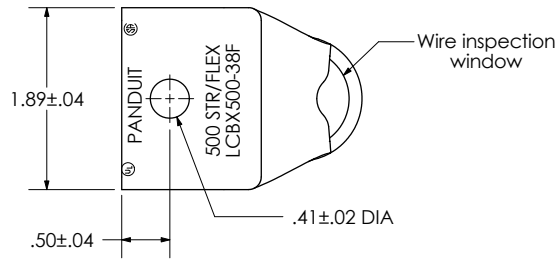

[sales@integrated-circuit.com](mailto:sales@integrated-circuit.com)

THIS COPY IS PROVIDED ON A RESTRICTED BASIS AND IS NOT TO BE USED IN ANY WAY DETRIMENTAL TO THE INTERESTS OF PANDUIT CORP.

Material	High Conductivity Seamless Copper Tube
Plating	Electro-Tin
Wire Size	500 STR/FLEX
Wire Type	Stranded Copper: Class G, H, I, K, M, Locomotive
Wire Strip Length	2-15/16 in.
Stud Size	3/8 in.
UL Listed Wire Connector	Yes, for applications up to 35kv. Consult cable manufacturer for voltage stress relief instructions with applications greater than 2000 volts.
UL Temperature Rating	90° C
C.S.A Certified Wire Connector	Yes
Panduit Color Code on Barrel	PINK
Panduit Die Index No. on Barrel	P99
Alternate Industry Die Index No. ( ) on Barrel	(L99)

CERTIFIED

LISTED Wire Connector

REV	DATE	BY	CHK	DESCRIPTION	ECN
01	3/08	LEM	LEM	UPDATED TONGUE LENGTH	

**PANDUIT CORP.** TINLEY PARK, ILLINOIS

LCBX500-38F-6  
Copper Lug - One-Hole, Long Flex Barrel, 90° Angle Tongue