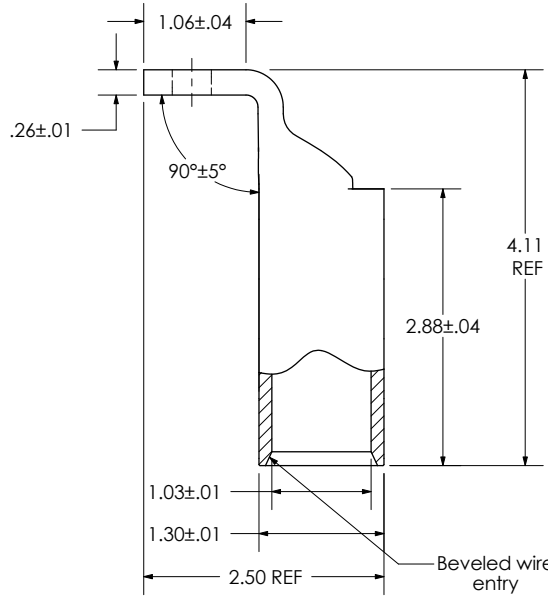

[sales@integrated-circuit.com](mailto:sales@integrated-circuit.com)

THIS COPY IS PROVIDED ON A RESTRICTED BASIS AND IS NOT TO BE USED IN ANY WAY DETRIMENTAL TO THE INTERESTS OF PANDUIT CORP.

Material	High Conductivity Seamless Copper Tube
Plating	Electro-Tin
Wire Size	500 STR/FLEX
Wire Type	Stranded Copper: Class G, H, I, K, M, Locomotive
Wire Strip Length	2-15/16 in.
Stud Size	3/8 in.
UL Listed Wire Connector	Yes, for applications up to 35kv. Consult cable manufacturer for voltage stress relief instructions with applications greater than 2000 volts.
UL Temperature Rating	90° C
C.S.A Certified Wire Connector	Yes
Panduit Color Code on Barrel	PINK
Panduit Die Index No. on Barrel	P99
Alternate Industry Die Index No. ( ) on Barrel	(L99)

CERTIFIED

LISTED Wire Connector

REV	DATE	BY	CHK	DESCRIPTION	ECN
01	3/08	LEM	LEM	UPDATED TONGUE LENGTH	

**PANDUIT CORP.** TINLEY PARK, ILLINOIS

LCBX500-38F-6  
Copper Lug - One-Hole, Long Flex Barrel, 90° Angle Tongue

SCALE N/A      DRAWING NO / CAD FILE LCBX500-38F-CUST