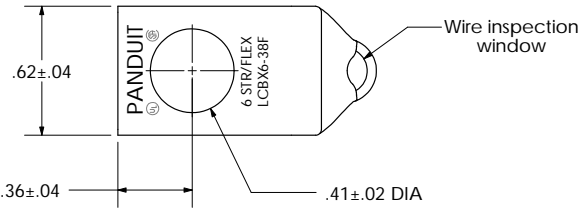

sales@integrated-circuit.com

THIS COPY IS PROVIDED ON A RESTRICTED BASIS AND IS NOT TO BE USED IN ANY WAY DETRIMENTAL TO THE INTERESTS OF PANDUIT CORP.

Material	High Conductivity Seamless Copper Tube
Plating	Electro-Tin
Wire Size	6 STR/FLEX
Wire Type	Stranded Copper: Class B & C Compact, Class G, H, I, K, M, Locomotive
Wire Strip Length	1-1/8 in.
Stud Size	3/8 in.
UL Listed Wire Connector	Yes, for applications up to 35kv. Consult cable manufacturer for voltage stress relief instructions with applications greater than 2000 volts.
UL Temperature Rating	90 ° C
C.S.A Certified Wire Connector	Yes
Panduit Color Code on Barrel	BLUE
Panduit Die Index No. on Barrel	P24
Alternate Industry Die Index No. () on Barrel	(7)

				PANDUIT CORP. TINLEY PARK, ILLINOIS	
				LCBX6-38F-L	
				Copper Lug - One-Hole, Long Flex Barrel, 90° Angle Tongue	
00	6/03	SAC		RELEASED	10850
REV	DATE	BY	CHK	DESCRIPTION	ECN
					SCALE N/A
					DRAWING NO / CAD FILE
					LCBX6-38F-CUST