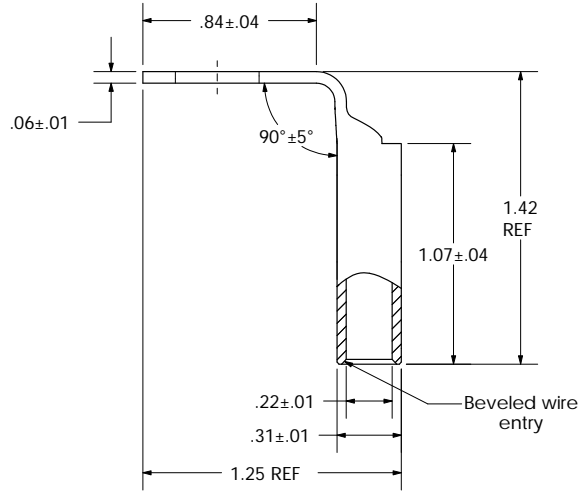

sales@integrated-circuit.com

THIS COPY IS PROVIDED ON A RESTRICTED BASIS AND IS NOT TO BE USED IN ANY WAY DETRIMENTAL TO THE INTERESTS OF PANDUIT CORP.

Material	High Conductivity Seamless Copper Tube
Plating	Electro-Tin
Wire Size	6 STR/FLEX
Wire Type	Stranded Copper: Class B & C Compact, Class G, H, I, K, M, Locomotive
Wire Strip Length	1-1/8 in.
Stud Size	3/8 in.
UL Listed Wire Connector	Yes, for applications up to 35kv. Consult cable manufacturer for voltage stress relief instructions with applications greater than 2000 volts.
UL Temperature Rating	90 ° C
C.S.A Certified Wire Connector	Yes
Panduit Color Code on Barrel	BLUE
Panduit Die Index No. on Barrel	P24
Alternate Industry Die Index No. () on Barrel	(7)

				PANDUIT CORP. TINLEY PARK, ILLINOIS	
				LCBX6-38F-L	
				Copper Lug - One-Hole, Long Flex Barrel, 90° Angle Tongue	
00	6/03	SAC		RELEASED	10850
REV	DATE	BY	CHK	DESCRIPTION	ECN
					SCALE N/A
					DRAWING NO / CAD FILE
					LCBX6-38F-CUST