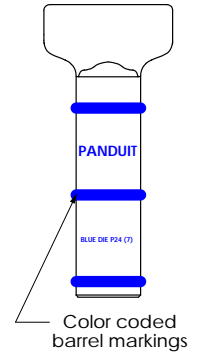

sales@integrated-circuit.com

THIS COPY IS PROVIDED ON A RESTRICTED BASIS AND IS NOT TO BE USED IN ANY WAY DETRIMENTAL TO THE INTERESTS OF PANDUIT CORP.

Material	High Conductivity Seamless Copper Tube
Plating	Electro-Tin
Wire Size	6 STR/FLEX
Wire Type	Stranded Copper: Class B & C Compact, Class G, H, I, K, M, Locomotive
Wire Strip Length	1-1/8 in.
Stud Size	3/8 in.
UL Listed Wire Connector	Yes, for applications up to 35kv. Consult cable manufacturer for voltage stress relief instructions with applications greater than 2000 volts.
UL Temperature Rating	90 ° C
C.S.A Certified Wire Connector	Yes
Panduit Color Code on Barrel	BLUE
Panduit Die Index No. on Barrel	P24
Alternate Industry Die Index No. () on Barrel	(7)

				PANDUIT CORP. TINLEY PARK, ILLINOIS	
				LCBX6-38F-L	
				Copper Lug - One-Hole, Long Flex Barrel, 90° Angle Tongue	
00	6/03	SAC		RELEASED	10850
REV	DATE	BY	CHK	DESCRIPTION	ECN
					SCALE N/A
					DRAWING NO / CAD FILE
					LCBX6-38F-CUST