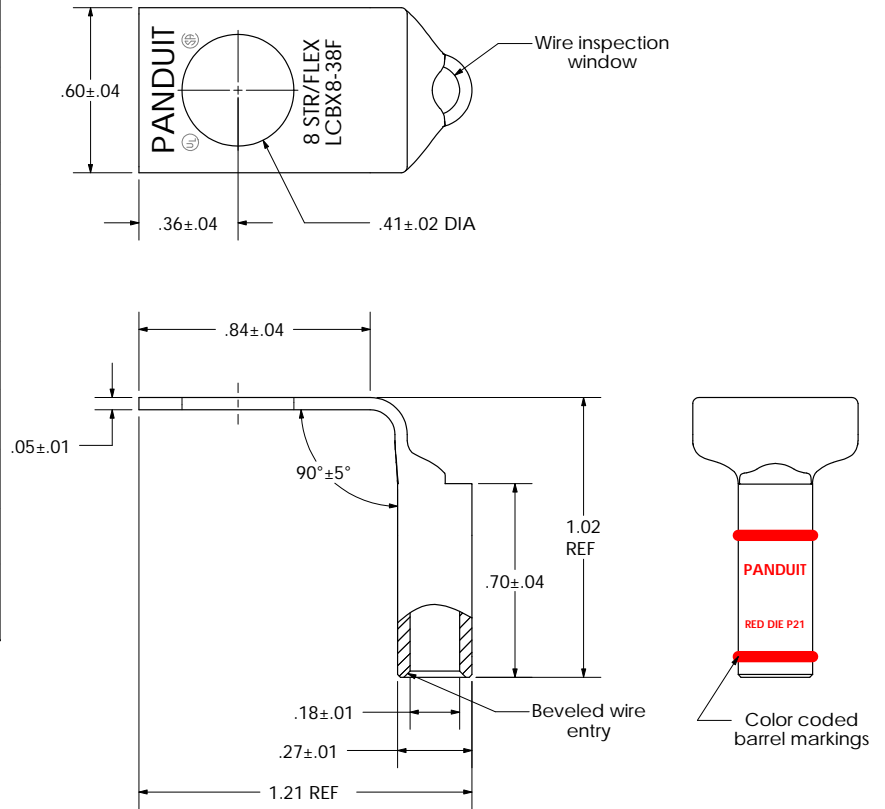

sales@integrated-circuit.com

THIS COPY IS PROVIDED ON A RESTRICTED BASIS AND IS NOT TO BE USED IN ANY WAY DETRIMENTAL TO THE INTERESTS OF PANDUIT CORP.

Material	High Conductivity Seamless Copper Tube
Plating	Electro-Tin
Wire Size	8 STR/FLEX
Wire Type	Stranded Copper: Class B & C Compact, Class G, H, I, K, M, Locomotive
Wire Strip Length	3/4 in.
Stud Size	3/8 in.
UL Listed Wire Connector	Yes, for applications up to 35kv. Consult cable manufacturer for voltage stress relief instructions with applications greater than 2000 volts.
UL Temperature Rating	90 ° C
C.S.A Certified Wire Connector	Yes
Panduit Color Code on Barrel	RED
Panduit Die Index No. on Barrel	P21
Alternate Industry Die Index No. () on Barrel	N/A

				PANDUIT CORP. TINLEY PARK, ILLINOIS	
				LCBX8-38F-L	
				Copper Lug - One-Hole, Long Flex Barrel, 90° Angle Tongue	
00	6/03	SAC		RELEASED	10850
REV	DATE	BY	CHK	DESCRIPTION	ECN
					SCALE N/A
				DRAWING NO / CAD FILE	LCBX8-38F-CUST