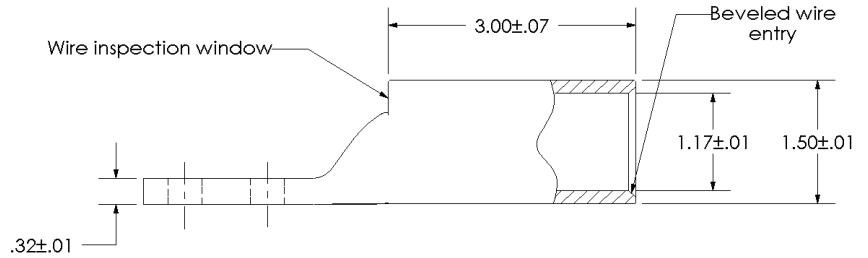

sales@integrated-circuit.com

THIS COPY IS PROVIDED ON A RESTRICTED BASIS AND IS NOT TO BE USED IN ANY WAY DETRIMENTAL TO THE INTERESTS OF PANDUIT CORP.

Material	High Conductivity Seamless Copper Tube
Plating	Electro-Tin
Wire Size	1000 kcmil
Wire Type	Stranded Copper; Class B: Compact, Compressed or Concentric, Class C: Concentric
Wire Strip Length	3-1/16 in.
Stud Size	3/8 in.
UL Listed Wire Connector	Yes, for applications up to 35kv. Consult cable manufacturer for voltage stress relief instructions with applications greater than 2000 volts.
UL Temperature Rating	90° C
C.S.A Certified Wire Connector	Yes
Panduit Color Code on Barrel	WHITE
Panduit Die Index No. on Barrel	P125
Alternate Industry Die Index No. () on Barrel	{27}