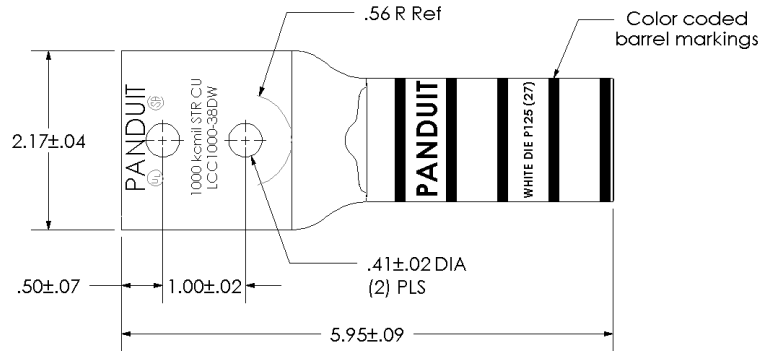

Excellent Integrated System Limited

Stocking Distributor

Click to view price, real time Inventory, Delivery & Lifecycle Information:

[Panduit](#)

[LCC1000-38DW-3](#)

For any questions, you can email us directly:

sales@integrated-circuit.com

THIS COPY IS PROVIDED ON A RESTRICTED BASIS AND IS NOT TO BE USED IN ANY WAY DETRIMENTAL TO THE INTERESTS OF PANDUIT CORP.

Material	High Conductivity Seamless Copper Tube
Plating	Electro-Tin
Wire Size	1000 kcmil
Wire Type	Stranded Copper; Class B: Compact, Compressed or Concentric, Class C: Concentric
Wire Strip Length	3-1/16 in.
Stud Size	3/8 in.
UL Listed Wire Connector	Yes, for applications up to 35kv. Consult cable manufacturer for voltage stress relief instructions with applications greater than 2000 volts.
UL Temperature Rating	90° C
C.S.A Certified Wire Connector	Yes
Panduit Color Code on Barrel	WHITE
Panduit Die Index No. on Barrel	P125
Alternate Industry Die Index No. () on Barrel	{27}

				PANDUIT CORP. TINLEY PARK, ILLINOIS	
				LCC1000-38DW-3 Copper Lug - Two-Hole, Long Barrel with Window	
00	9/02	SAB	DRL	RELEASED	10340
REV	DATE	BY	CHK	DESCRIPTION	ECN
					SCALE N/A
					DRAWING NO / CAD FILE LCC1000-38DW-CUST