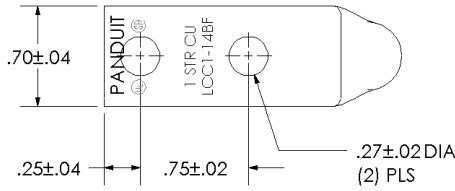

sales@integrated-circuit.com

THIS COPY IS PROVIDED ON A RESTRICTED BASIS AND IS NOT TO BE USED IN ANY WAY DETRIMENTAL TO THE INTERESTS OF PANDUIT CORP.

Material	High Conductivity Seamless Copper Tube
Plating	Electro-Tin
Wire Size	1 AWG
Wire Type	Stranded Copper; Class B: Compact, Compressed or Concentric, Class C: Concentric
Wire Strip Length	1-7/16 in.
Stud Size	1/4 in.
UL Listed Wire Connector	Yes, for applications up to 35kv. Consult cable manufacturer for voltage stress relief instructions with applications greater than 2000 volts.
UL Temperature Rating	90° C
C.S.A Certified Wire Connector	Yes
Panduit Color Code on Barrel	GREEN
Panduit Die Index No. on Barrel	P37
Alternate Industry Die Index No. () on Barrel	{11}

00	9/02	SAB	DRL	RELEASED	10335
REV	DATE	BY	CHK	DESCRIPTION	ECN

PANDUIT CORP. TINLEY PARK, ILLINOIS

LCC1-14BF-E
 Copper Lug - Two-Hole, Long Barrel, 90° Angle Tongue

SCALE N/A DRAWING NO / CAD FILE LCC1-14BF-CUST