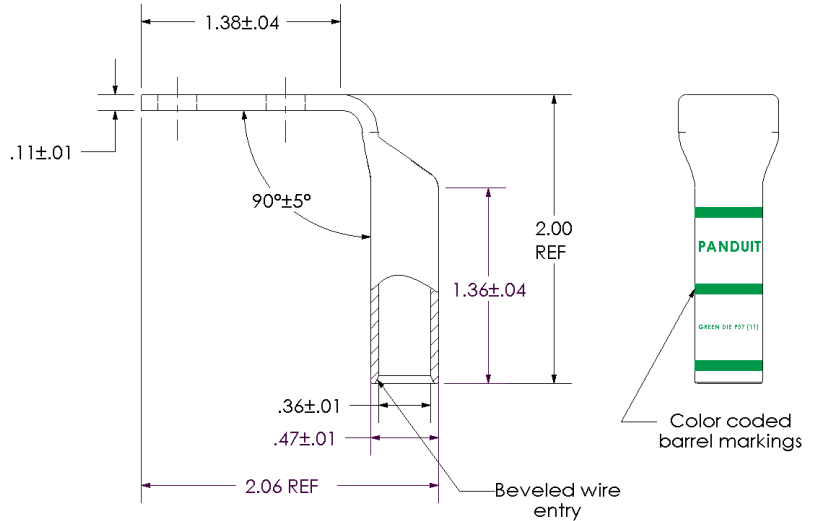

sales@integrated-circuit.com

THIS COPY IS PROVIDED ON A RESTRICTED BASIS AND IS NOT TO BE USED IN ANY WAY DETRIMENTAL TO THE INTERESTS OF PANDUIT CORP.

Material	High Conductivity Seamless Copper Tube
Plating	Electro-Tin
Wire Size	1 AWG
Wire Type	Stranded Copper; Class B: Compact, Compressed or Concentric, Class C: Concentric
Wire Strip Length	1-7/16 in.
Stud Size	1/4 in.
UL Listed Wire Connector	Yes, for applications up to 35kv. Consult cable manufacturer for voltage stress relief instructions with applications greater than 2000 volts.
UL Temperature Rating	90° C
C.S.A Certified Wire Connector	Yes
Panduit Color Code on Barrel	GREEN
Panduit Die Index No. on Barrel	P37
Alternate Industry Die Index No. () on Barrel	{11}

00	9/02	SAB	DRL	RELEASED	10335
REV	DATE	BY	CHK	DESCRIPTION	ECN

PANDUIT CORP. TINLEY PARK, ILLINOIS

LCC1-14BF-E
 Copper Lug - Two-Hole, Long Barrel, 90° Angle Tongue

SCALE N/A DRAWING NO / CAD FILE LCC1-14BF-CUST