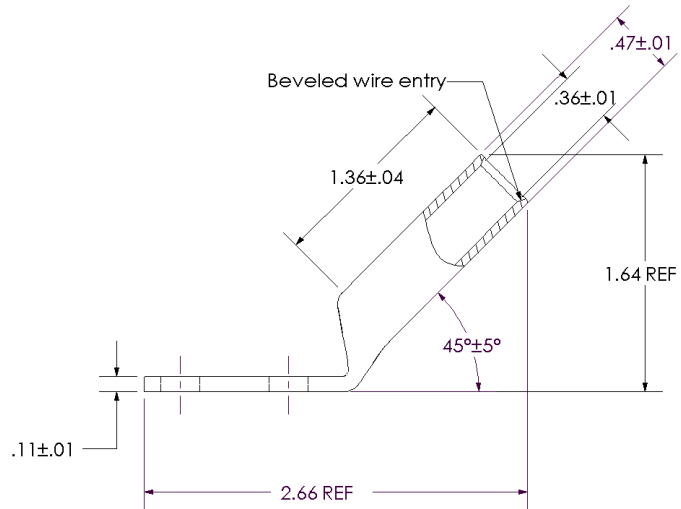

sales@integrated-circuit.com

THIS COPY IS PROVIDED ON A RESTRICTED BASIS AND IS NOT TO BE USED IN ANY WAY DETRIMENTAL TO THE INTERESTS OF PANDUIT CORP.

Material	High Conductivity Seamless Copper Tube
Plating	Electro-Tin
Wire Size	1 AWG
Wire Type	Stranded Copper; Class B: Compact, Compressed or Concentric, Class C: Concentric
Wire Strip Length	1-7/16 in.
Stud Size	1/4 in.
UL Listed Wire Connector	Yes, for applications up to 35kv. Consult cable manufacturer for voltage stress relief instructions with applications greater than 2000 volts.
UL Temperature Rating	90° C
C.S.A Certified Wire Connector	Yes
Panduit Color Code on Barrel	GREEN
Panduit Die Index No. on Barrel	P37
Alternate Industry Die Index No. () on Barrel	(11)

				PANDUIT CORP. TINLEY PARK, ILLINOIS	
				LCC1-14BH-E Copper Lug - Two-Hole, Long Barrel, 45° Angle Tongue	
00	8/02	SAB	DRL	RELEASED	10334
REV	DATE	BY	CHK	DESCRIPTION	ECN
					SCALE N/A
				DRAWING NO / CAD FILE	LCC1-14BH-CUST