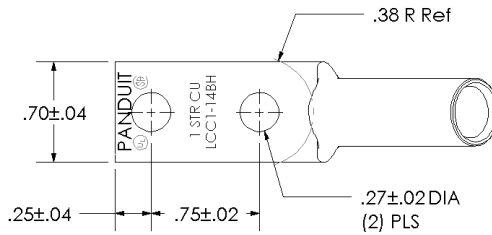

sales@integrated-circuit.com

THIS COPY IS PROVIDED ON A RESTRICTED BASIS AND IS NOT TO BE USED IN ANY WAY DETRIMENTAL TO THE INTERESTS OF PANDUIT CORP.

Material	High Conductivity Seamless Copper Tube
Plating	Electro-Tin
Wire Size	1 AWG
Wire Type	Stranded Copper; Class B: Compact, Compressed or Concentric, Class C: Concentric
Wire Strip Length	1-7/16 in.
Stud Size	1/4 in.
UL Listed Wire Connector	Yes, for applications up to 35kv. Consult cable manufacturer for voltage stress relief instructions with applications greater than 2000 volts.
UL Temperature Rating	90° C
C.S.A Certified Wire Connector	Yes
Panduit Color Code on Barrel	GREEN
Panduit Die Index No. on Barrel	P37
Alternate Industry Die Index No. () on Barrel	(11)

				PANDUIT CORP. TINLEY PARK, ILLINOIS	
				LCC1-14BH-E Copper Lug - Two-Hole, Long Barrel, 45° Angle Tongue	
00	8/02	SAB	DRL	RELEASED	10334
REV	DATE	BY	CHK	DESCRIPTION	ECN
					SCALE N/A
				DRAWING NO / CAD FILE	LCC1-14BH-CUST