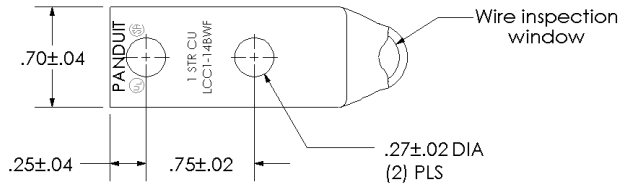

sales@integrated-circuit.com

THIS COPY IS PROVIDED ON A RESTRICTED BASIS AND IS NOT TO BE USED IN ANY WAY DETRIMENTAL TO THE INTERESTS OF PANDUIT CORP.

Material	High Conductivity Seamless Copper Tube
Plating	Electro-Tin
Wire Size	1 AWG
Wire Type	Stranded Copper; Class B: Compact, Compressed or Concentric, Class C: Concentric
Wire Strip Length	1-7/16 in.
Stud Size	1/4 in.
UL Listed Wire Connector	Yes, for applications up to 35kv. Consult cable manufacturer for voltage stress relief instructions with applications greater than 2000 volts.
UL Temperature Rating	90° C
C.S.A Certified Wire Connector	Yes
Panduit Color Code on Barrel	GREEN
Panduit Die Index No. on Barrel	P37
Alternate Industry Die Index No. () on Barrel	(11)