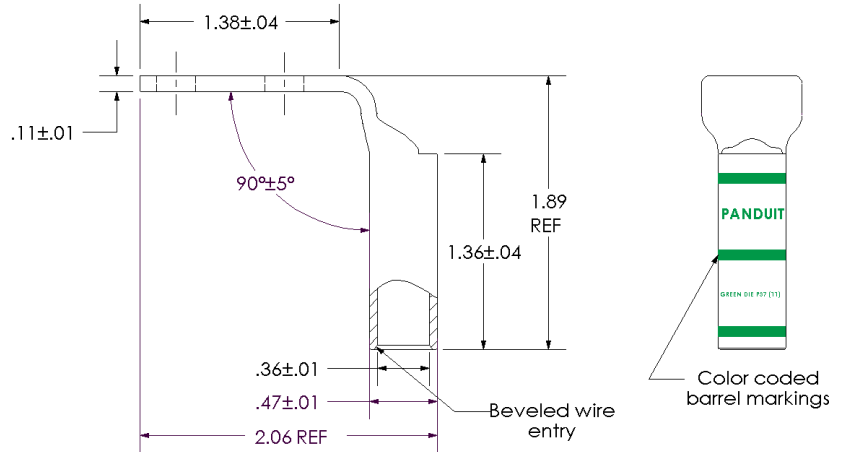

sales@integrated-circuit.com

THIS COPY IS PROVIDED ON A RESTRICTED BASIS AND IS NOT TO BE USED IN ANY WAY DETRIMENTAL TO THE INTERESTS OF PANDUIT CORP.

Material	High Conductivity Seamless Copper Tube
Plating	Electro-Tin
Wire Size	1 AWG
Wire Type	Stranded Copper; Class B: Compact, Compressed or Concentric, Class C: Concentric
Wire Strip Length	1-7/16 in.
Stud Size	1/4 in.
UL Listed Wire Connector	Yes, for applications up to 35kv. Consult cable manufacturer for voltage stress relief instructions with applications greater than 2000 volts.
UL Temperature Rating	90° C
C.S.A Certified Wire Connector	Yes
Panduit Color Code on Barrel	GREEN
Panduit Die Index No. on Barrel	P37
Alternate Industry Die Index No. () on Barrel	(11)

				PANDUIT CORP. TINLEY PARK, ILLINOIS	
				LCC1-14BWF-E Copper Lug - Two-Hole, Long Barrel with Window, 90° Angle Tongue	
00	9/02	SAB	DRL	RELEASED	10342
REV	DATE	BY	CHK	DESCRIPTION	ECN
					SCALE N/A
					DRAWING NO / CAD FILE LCC1-14BWF-CUST