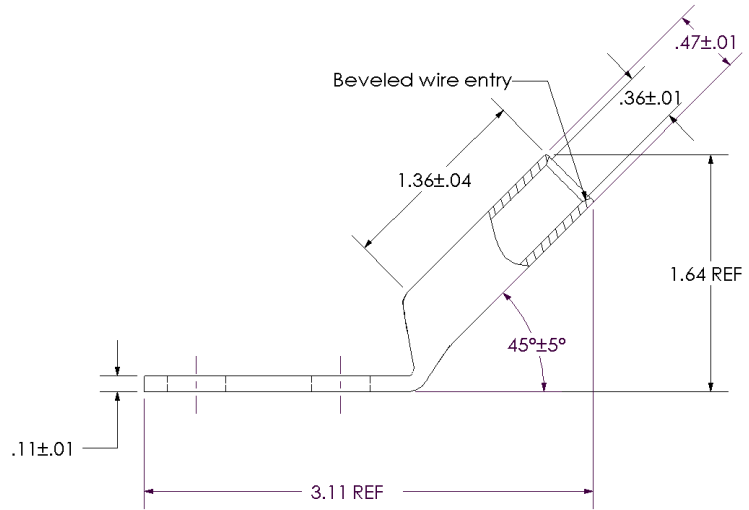

sales@integrated-circuit.com

THIS COPY IS PROVIDED ON A RESTRICTED BASIS AND IS NOT TO BE USED IN ANY WAY DETRIMENTAL TO THE INTERESTS OF PANDUIT CORP.

Material	High Conductivity Seamless Copper Tube
Plating	Electro-Tin
Wire Size	1 AWG
Wire Type	Stranded Copper; Class B: Compact, Compressed or Concentric, Class C: Concentric
Wire Strip Length	1-7/16 in.
Stud Size	3/8 in.
UL Listed Wire Connector	Yes, for applications up to 35kv. Consult cable manufacturer for voltage stress relief instructions with applications greater than 2000 volts.
UL Temperature Rating	90° C
C.S.A Certified Wire Connector	Yes
Panduit Color Code on Barrel	GREEN
Panduit Die Index No. on Barrel	P37
Alternate Industry Die Index No. () on Barrel	(11)

					PANDUIT CORP. TINLEY PARK, ILLINOIS	
					LCC1-38DH-E Copper Lug - Two-Hole, Long Barrel, 45° Angle Tongue	
00	8/02	SAB	DRL	RELEASED	10334	
REV	DATE	BY	CHK	DESCRIPTION	ECN	SCALE N/A DRAWING NO / CAD FILE LCC1-38DH-CUST