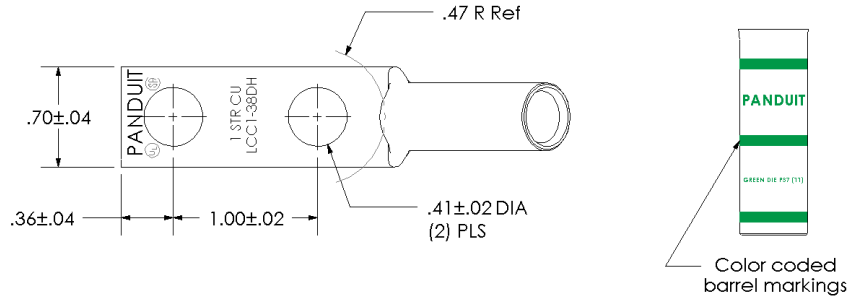

Excellent Integrated System Limited

Stocking Distributor

Click to view price, real time Inventory, Delivery & Lifecycle Information:

[Panduit](#)

[LCC1-38DH-E](#)

For any questions, you can email us directly:

sales@integrated-circuit.com

THIS COPY IS PROVIDED ON A RESTRICTED BASIS AND IS NOT TO BE USED IN ANY WAY DETRIMENTAL TO THE INTERESTS OF PANDUIT CORP.

Material	High Conductivity Seamless Copper Tube
Plating	Electro-Tin
Wire Size	1 AWG
Wire Type	Stranded Copper; Class B: Compact, Compressed or Concentric, Class C: Concentric
Wire Strip Length	1-7/16 in.
Stud Size	3/8 in.
UL Listed Wire Connector	Yes, for applications up to 35kv. Consult cable manufacturer for voltage stress relief instructions with applications greater than 2000 volts.
UL Temperature Rating	90° C
C.S.A Certified Wire Connector	Yes
Panduit Color Code on Barrel	GREEN
Panduit Die Index No. on Barrel	P37
Alternate Industry Die Index No. () on Barrel	(11)

					PANDUIT CORP. TINLEY PARK, ILLINOIS	
					LCC1-38DH-E Copper Lug - Two-Hole, Long Barrel, 45° Angle Tongue	
00	8/02	SAB	DRL	RELEASED	10334	
REV	DATE	BY	CHK	DESCRIPTION	ECN	SCALE N/A DRAWING NO / CAD FILE LCC1-38DH-CUST