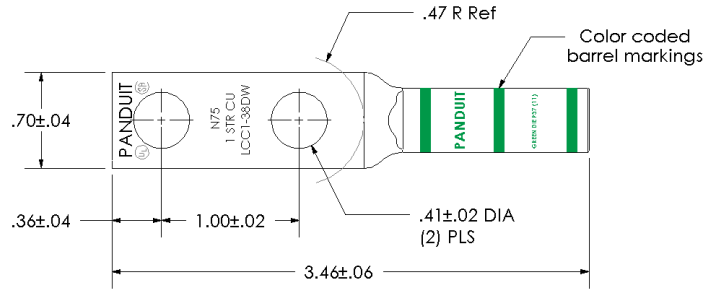

[sales@integrated-circuit.com](mailto:sales@integrated-circuit.com)

THIS COPY IS PROVIDED ON A RESTRICTED BASIS AND IS NOT TO BE USED IN ANY WAY DETRIMENTAL TO THE INTERESTS OF PANDUIT CORP.

Material	High Conductivity Seamless Copper Tube
Plating	Electro-Tin
Wire Size	1 AWG
Wire Type	Stranded Copper; Class B: Compact, Compressed or Concentric, Class C: Concentric
Wire Strip Length	1-7/16 in.
Stud Size	3/8 in.
UL Listed Wire Connector	Yes, for applications up to 35kv. Consult cable manufacturer for voltage stress relief instructions with applications greater than 2000 volts.
UL Temperature Rating	90 ° C
C.S.A Certified Wire Connector	Yes
Panduit Color Code on Barrel	GREEN
Panduit Die Index No. on Barrel	P37
Alternate Industry Die Index No. ( ) on Barrel	(11)

00	9/02	SAB	DRL	RELEASED	10340
REV	DATE	BY	CHK	DESCRIPTION	ECN

**PANDUIT CORP. TINLEY PARK, ILLINOIS**

LCC1-38DW-E  
 Copper Lug - Two-Hole, Long Barrel with Window

SCALE N/A DRAWING NO / CAD FILE LCC1-38DW-CUST