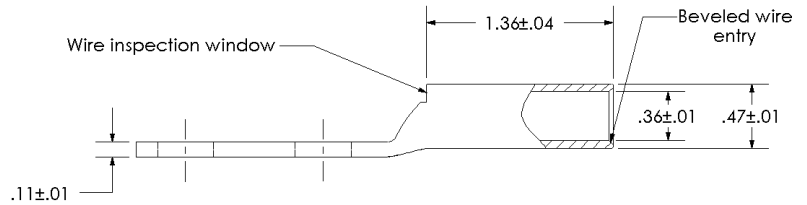

[sales@integrated-circuit.com](mailto:sales@integrated-circuit.com)

THIS COPY IS PROVIDED ON A RESTRICTED BASIS AND IS NOT TO BE USED IN ANY WAY DETRIMENTAL TO THE INTERESTS OF PANDUIT CORP.

Material	High Conductivity Seamless Copper Tube
Plating	Electro-Tin
Wire Size	1 AWG
Wire Type	Stranded Copper; Class B: Compact, Compressed or Concentric, Class C: Concentric
Wire Strip Length	1-7/16 in.
Stud Size	3/8 in.
UL Listed Wire Connector	Yes, for applications up to 35kv. Consult cable manufacturer for voltage stress relief instructions with applications greater than 2000 volts.
UL Temperature Rating	90 ° C
C.S.A Certified Wire Connector	Yes
Panduit Color Code on Barrel	GREEN
Panduit Die Index No. on Barrel	P37
Alternate Industry Die Index No. ( ) on Barrel	(11)

00	9/02	SAB	DRL	RELEASED	10340
REV	DATE	BY	CHK	DESCRIPTION	ECN

**PANDUIT CORP. TINLEY PARK, ILLINOIS**

LCC1-38DW-E  
 Copper Lug - Two-Hole, Long Barrel with Window

SCALE N/A DRAWING NO / CAD FILE LCC1-38DW-CUST