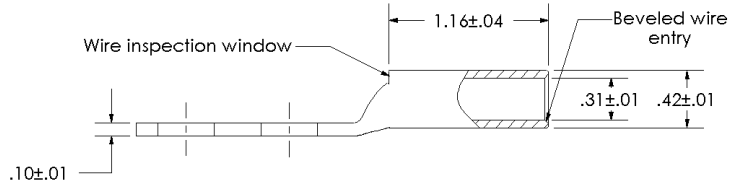

[sales@integrated-circuit.com](mailto:sales@integrated-circuit.com)

THIS COPY IS PROVIDED ON A RESTRICTED BASIS AND IS NOT TO BE USED IN ANY WAY DETRIMENTAL TO THE INTERESTS OF PANDUIT CORP.

Material	High Conductivity Seamless Copper Tube
Plating	Electro-Tin
Wire Size	2 AWG
Wire Type	Stranded Copper; Class B: Compact, Compressed or Concentric, Class C: Concentric
Wire Strip Length	1-1/4 in.
Stud Size	3/8 in.
UL Listed Wire Connector	Yes, for applications up to 35kv. Consult cable manufacturer for voltage stress relief instructions with applications greater than 2000 volts.
UL Temperature Rating	90 ° C
C.S.A Certified Wire Connector	Yes
Panduit Color Code on Barrel	BROWN
Panduit Die Index No. on Barrel	P33
Alternate Industry Die Index No. ( ) on Barrel	(10)