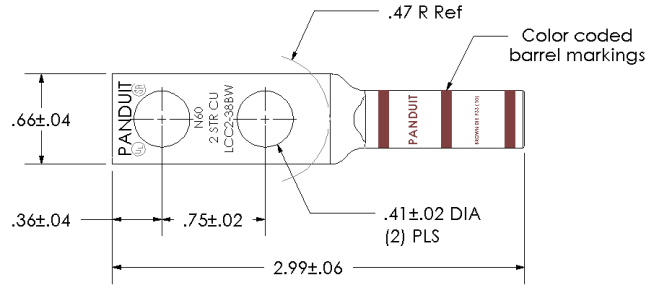

[sales@integrated-circuit.com](mailto:sales@integrated-circuit.com)

THIS COPY IS PROVIDED ON A RESTRICTED BASIS AND IS NOT TO BE USED IN ANY WAY DETRIMENTAL TO THE INTERESTS OF PANDUIT CORP.

Material	High Conductivity Seamless Copper Tube
Plating	Electro-Tin
Wire Size	2 AWG
Wire Type	Stranded Copper; Class B: Compact, Compressed or Concentric, Class C: Concentric
Wire Strip Length	1-1/4 in.
Stud Size	3/8 in.
UL Listed Wire Connector	Yes, for applications up to 35kv. Consult cable manufacturer for voltage stress relief instructions with applications greater than 2000 volts.
UL Temperature Rating	90 ° C
C.S.A Certified Wire Connector	Yes
Panduit Color Code on Barrel	BROWN
Panduit Die Index No. on Barrel	P33
Alternate Industry Die Index No. ( ) on Barrel	(10)

				<b>PANDUIT CORP. TINLEY PARK, ILLINOIS</b>	
				LCC2-38BW-Q Copper Lug - Two-Hole, Long Barrel with Window	
00	9/02	SAB	DRL	RELEASED	10340
REV	DATE	BY	CHK	DESCRIPTION	ECN
					SCALE N/A
				DRAWING NO / CAD FILE	LCC2-38BW-CUST