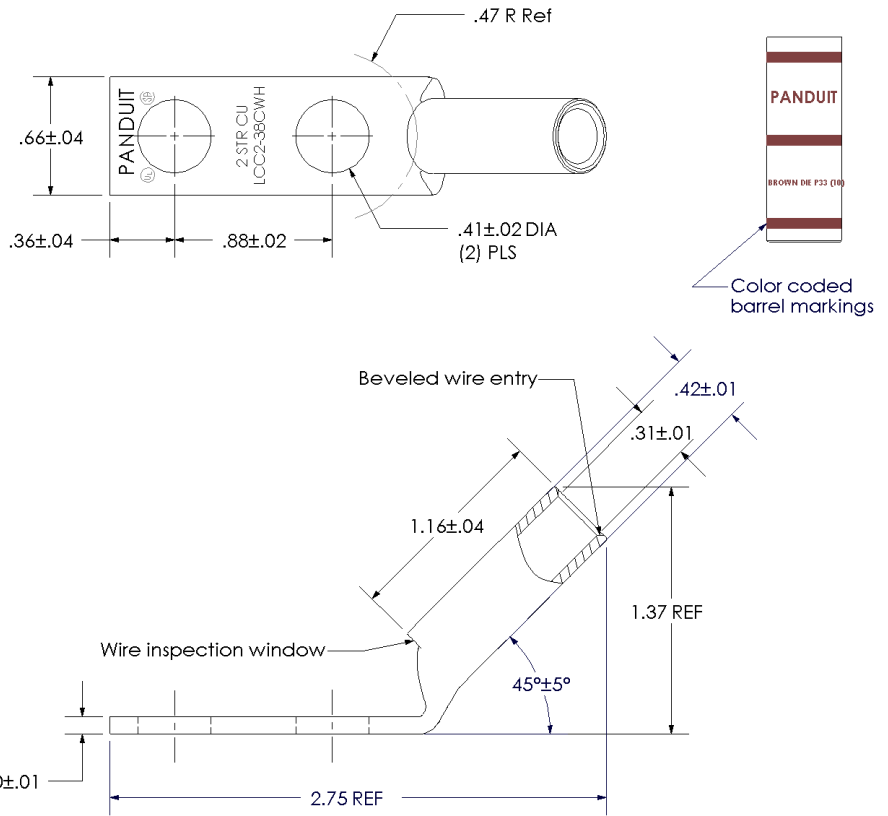

Excellent Integrated System Limited

Stocking Distributor

Click to view price, real time Inventory, Delivery & Lifecycle Information:

[Panduit](#)

[LCC2-38CWH-Q](#)

For any questions, you can email us directly:

sales@integrated-circuit.com

THIS COPY IS PROVIDED ON A RESTRICTED BASIS AND IS NOT TO BE USED IN ANY WAY DETRIMENTAL TO THE INTERESTS OF PANDUIT CORP.

Material	High Conductivity Seamless Copper Tube
Plating	Electro-Tin
Wire Size	2 AWG
Wire Type	Stranded Copper; Class B: Compact, Compressed or Concentric, Class C: Concentric
Wire Strip Length	1-1/4 in.
Stud Size	3/8 in.
UL Listed Wire Connector	Yes, for applications up to 35kv. Consult cable manufacturer for voltage stress relief instructions with applications greater than 2000 volts.
UL Temperature Rating	90° C
C.S.A Certified Wire Connector	Yes
Panduit Color Code on Barrel	BROWN
Panduit Die Index No. on Barrel	P33
Alternate Industry Die Index No. () on Barrel	(10)

				PANDUIT CORP. TINLEY PARK, ILLINOIS	
				LCC2-38CWH-Q Copper Lug - Two-Hole, Long Barrel with Window, 45° Angle Tongue	
00	7/02	SAB	DRL	RELEASED	10341
REV	DATE	BY	CHK	DESCRIPTION	ECN
					SCALE N/A
					DRAWING NO / CAD FILE LCC2-38CWH-CUST