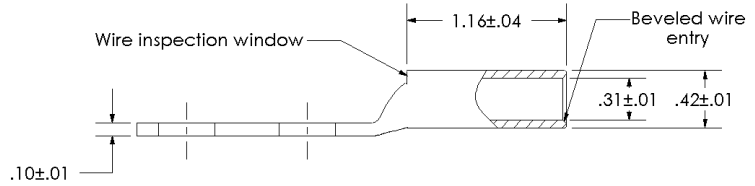

sales@integrated-circuit.com

THIS COPY IS PROVIDED ON A RESTRICTED BASIS AND IS NOT TO BE USED IN ANY WAY DETRIMENTAL TO THE INTERESTS OF PANDUIT CORP.

Material	High Conductivity Seamless Copper Tube
Plating	Electro-Tin
Wire Size	2 AWG
Wire Type	Stranded Copper; Class B: Compact, Compressed or Concentric, Class C: Concentric
Wire Strip Length	1-1/4 in.
Stud Size	3/8 in.
UL Listed Wire Connector	Yes, for applications up to 35kv. Consult cable manufacturer for voltage stress relief instructions with applications greater than 2000 volts.
UL Temperature Rating	90 ° C
C.S.A Certified Wire Connector	Yes
Panduit Color Code on Barrel	BROWN
Panduit Die Index No. on Barrel	P33
Alternate Industry Die Index No. () on Barrel	(10)