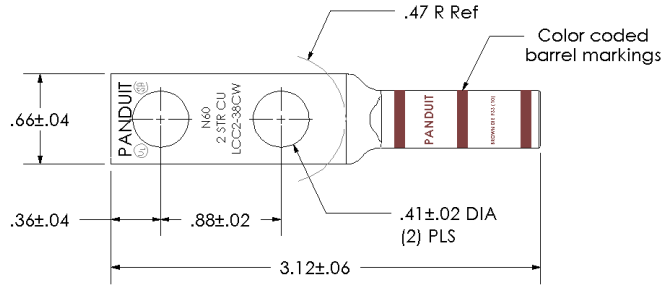

sales@integrated-circuit.com

THIS COPY IS PROVIDED ON A RESTRICTED BASIS AND IS NOT TO BE USED IN ANY WAY DETRIMENTAL TO THE INTERESTS OF PANDUIT CORP.

Material	High Conductivity Seamless Copper Tube
Plating	Electro-Tin
Wire Size	2 AWG
Wire Type	Stranded Copper; Class B: Compact, Compressed or Concentric, Class C: Concentric
Wire Strip Length	1-1/4 in.
Stud Size	3/8 in.
UL Listed Wire Connector	Yes, for applications up to 35kv. Consult cable manufacturer for voltage stress relief instructions with applications greater than 2000 volts.
UL Temperature Rating	90 ° C
C.S.A Certified Wire Connector	Yes
Panduit Color Code on Barrel	BROWN
Panduit Die Index No. on Barrel	P33
Alternate Industry Die Index No. () on Barrel	(10)

				PANDUIT CORP. TINLEY PARK, ILLINOIS	
				LCC2-38CW-Q Copper Lug - Two-Hole, Long Barrel with Window	
00	9/02	SAB	DRL	RELEASED	10340
REV	DATE	BY	CHK	DESCRIPTION	ECN
					SCALE N/A
				DRAWING NO / CAD FILE	LCC2-38CW-CUST