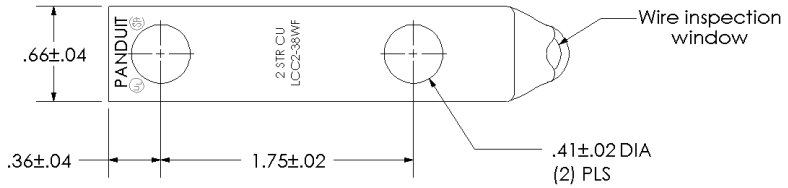

[sales@integrated-circuit.com](mailto:sales@integrated-circuit.com)

THIS COPY IS PROVIDED ON A RESTRICTED BASIS AND IS NOT TO BE USED IN ANY WAY DETRIMENTAL TO THE INTERESTS OF PANDUIT CORP.

Material	High Conductivity Seamless Copper Tube
Plating	Electro-Tin
Wire Size	2 AWG
Wire Type	Stranded Copper; Class B: Compact, Compressed or Concentric, Class C: Concentric
Wire Strip Length	1-1/4 in.
Stud Size	3/8 in.
UL Listed Wire Connector	Yes, for applications up to 35kv. Consult cable manufacturer for voltage stress relief instructions with applications greater than 2000 volts.
UL Temperature Rating	90° C
C.S.A Certified Wire Connector	Yes
Panduit Color Code on Barrel	BROWN
Panduit Die Index No. on Barrel	P33
Alternate Industry Die Index No. ( ) on Barrel	(10)

00	9/02	SAB	DRL	RELEASED	10342
REV	DATE	BY	CHK	DESCRIPTION	ECN

**PANDUIT CORP.** TINLEY PARK, ILLINOIS

LCC2-38WF-Q  
 Copper Lug - Two-Hole, Long Barrel with Window, 90° Angle Tongue

SCALE N/A DRAWING NO / CAD FILE LCC2-38WF-CUST