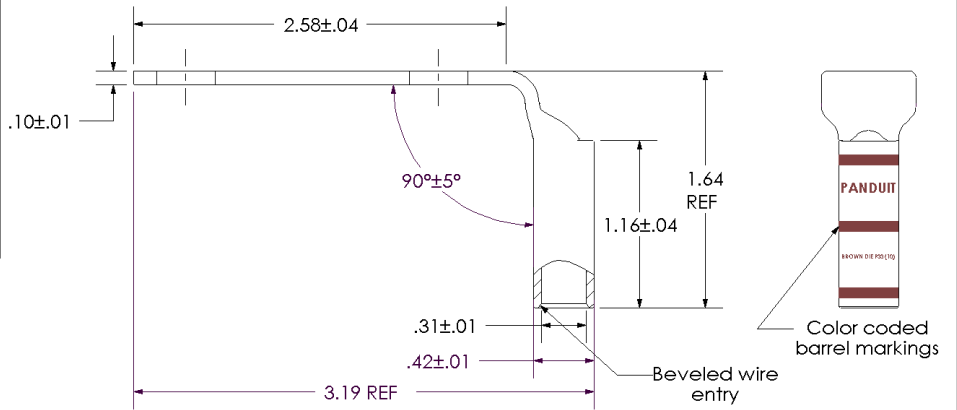

## Excellent Integrated System Limited

Stocking Distributor

Click to view price, real time Inventory, Delivery & Lifecycle Information:

[Panduit](#)

[LCC2-38WF-Q](#)

For any questions, you can email us directly:

[sales@integrated-circuit.com](mailto:sales@integrated-circuit.com)

THIS COPY IS PROVIDED ON A RESTRICTED BASIS AND IS NOT TO BE USED IN ANY WAY DETRIMENTAL TO THE INTERESTS OF PANDUIT CORP.

Material	High Conductivity Seamless Copper Tube
Plating	Electro-Tin
Wire Size	2 AWG
Wire Type	Stranded Copper; Class B: Compact, Compressed or Concentric, Class C: Concentric
Wire Strip Length	1-1/4 in.
Stud Size	3/8 in.
UL Listed Wire Connector	Yes, for applications up to 35kv. Consult cable manufacturer for voltage stress relief instructions with applications greater than 2000 volts.
UL Temperature Rating	90° C
C.S.A Certified Wire Connector	Yes
Panduit Color Code on Barrel	BROWN
Panduit Die Index No. on Barrel	P33
Alternate Industry Die Index No. ( ) on Barrel	(10)

00	9/02	SAB	DRL	RELEASED	10342
REV	DATE	BY	CHK	DESCRIPTION	ECN

**PANDUIT CORP.** TINLEY PARK, ILLINOIS

LCC2-38WF-Q  
 Copper Lug - Two-Hole, Long Barrel with Window, 90° Angle Tongue

SCALE N/A DRAWING NO / CAD FILE LCC2-38WF-CUST