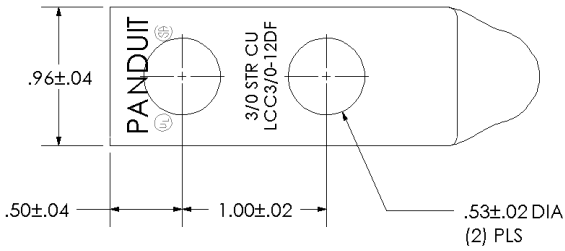

[sales@integrated-circuit.com](mailto:sales@integrated-circuit.com)

THIS COPY IS PROVIDED ON A RESTRICTED BASIS AND IS NOT TO BE USED IN ANY WAY DETRIMENTAL TO THE INTERESTS OF PANDUIT CORP.

Material	High Conductivity Seamless Copper Tube
Plating	Electro-Tin
Wire Size	3/0 AWG
Wire Type	Stranded Copper; Class B: Compact, Compressed or Concentric, Class C: Concentric
Wire Strip Length	1-9/16 in.
Stud Size	1/2 in.
UL Listed Wire Connector	Yes, for applications up to 35kv. Consult cable manufacturer for voltage stress relief instructions with applications greater than 2000 volts.
UL Temperature Rating	90° C
C.S.A Certified Wire Connector	Yes
Panduit Color Code on Barrel	ORANGE
Panduit Die Index No. on Barrel	P50
Alternate Industry Die Index No. ( ) on Barrel	(14)

CERTIFIED

LISTED Wire Connector

REV	DATE	BY	CHK	DESCRIPTION	ECN
00	9/02	SAB	DRL	RELEASED	10335

**PANDUIT CORP.** TINLEY PARK, ILLINOIS

LCC3/0-12DF-X  
 Copper Lug - Two-Hole, Long Barrel, 90° Angle Tongue