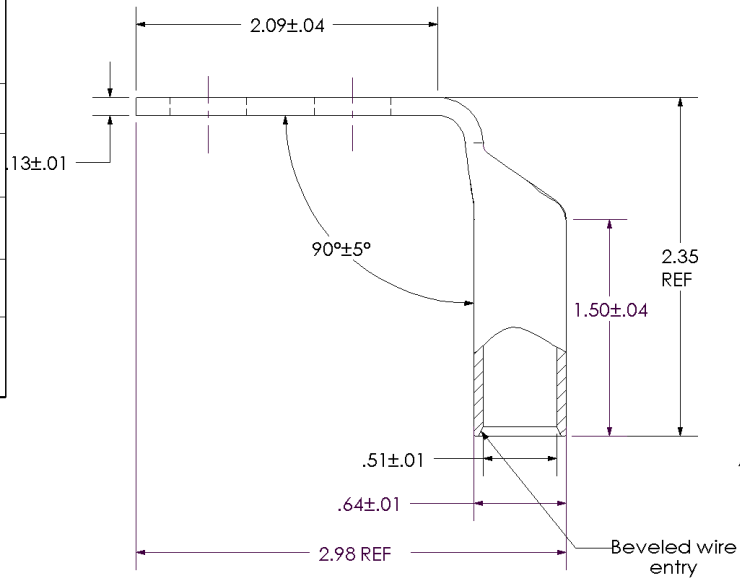

[sales@integrated-circuit.com](mailto:sales@integrated-circuit.com)

THIS COPY IS PROVIDED ON A RESTRICTED BASIS AND IS NOT TO BE USED IN ANY WAY DETRIMENTAL TO THE INTERESTS OF PANDUIT CORP.

Material	High Conductivity Seamless Copper Tube
Plating	Electro-Tin
Wire Size	3/0 AWG
Wire Type	Stranded Copper; Class B: Compact, Compressed or Concentric, Class C: Concentric
Wire Strip Length	1-9/16 in.
Stud Size	1/2 in.
UL Listed Wire Connector	Yes, for applications up to 35kv. Consult cable manufacturer for voltage stress relief instructions with applications greater than 2000 volts.
UL Temperature Rating	90° C
C.S.A Certified Wire Connector	Yes
Panduit Color Code on Barrel	ORANGE
Panduit Die Index No. on Barrel	P50
Alternate Industry Die Index No. ( ) on Barrel	(14)

CERTIFIED

LISTED Wire Connector

REV	DATE	BY	CHK	DESCRIPTION	ECN
00	9/02	SAB	DRL	RELEASED	10335

**PANDUIT CORP.** TINLEY PARK, ILLINOIS

LCC3/0-12DF-X  
 Copper Lug - Two-Hole, Long Barrel, 90° Angle Tongue

SCALE N/A DRAWING NO / CAD FILE LCC3\_0-12DF-CUST