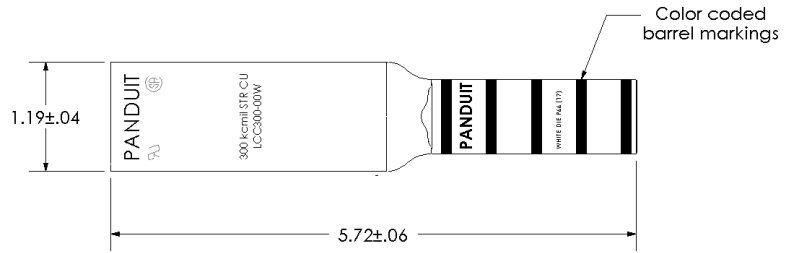

THIS COPY IS PROVIDED ON A RESTRICTED BASIS AND IS NOT TO BE USED IN ANY WAY DETRIMENTAL TO THE INTERESTS OF PANDUIT CORP.

Material	High Conductivity Seamless Copper Tube
Plating	Electro-Tin
Wire Size	300 kcmil
Wire Type	Stranded Copper; Class B: Compact, Compressed or Concentric, Class C: Concentric
Wire Strip Length	2-5/16 in.
Stud Size	N/A
UL Listed Wire Connector	Yes, for applications up to 35kv. Consult cable manufacturer for voltage stress relief instructions with applications greater than 2000 volts.
UL Temperature Rating	90 ° C
C.S.A Certified Wire Connector	Yes
Panduit Color Code on Barrel	WHITE
Panduit Die Index No. on Barrel	P66
Alternate Industry Die Index No. () on Barrel	(17)