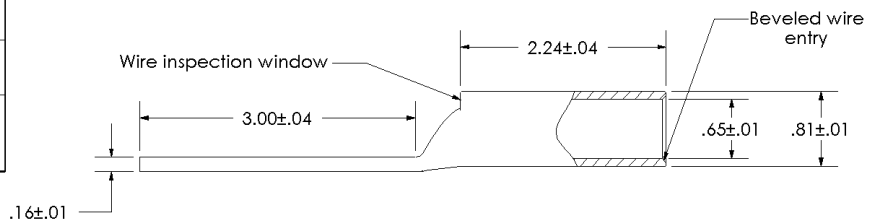

THIS COPY IS PROVIDED ON A RESTRICTED BASIS AND IS NOT TO BE USED IN ANY WAY DETRIMENTAL TO THE INTERESTS OF PANDUIT CORP.

Material	High Conductivity Seamless Copper Tube
Plating	Electro-Tin
Wire Size	300 kcmil
Wire Type	Stranded Copper; Class B: Compact, Compressed or Concentric, Class C: Concentric
Wire Strip Length	2-5/16 in.
Stud Size	N/A
UL Listed Wire Connector	Yes, for applications up to 35kv. Consult cable manufacturer for voltage stress relief instructions with applications greater than 2000 volts.
UL Temperature Rating	90 ° C
C.S.A Certified Wire Connector	Yes
Panduit Color Code on Barrel	WHITE
Panduit Die Index No. on Barrel	P66
Alternate Industry Die Index No. () on Barrel	(17)

RECOGNIZED Wire Connector

				PANDUIT CORP. TINLEY PARK, ILLINOIS	
				LCC300-00W-X	
00	9/02	SAB	DRL	RELEASED	10340
REV	DATE	BY	CHK	DESCRIPTION	ECN
					SCALE N/A
				DRAWING NO / CAD FILE LCC300-00W-CUST	