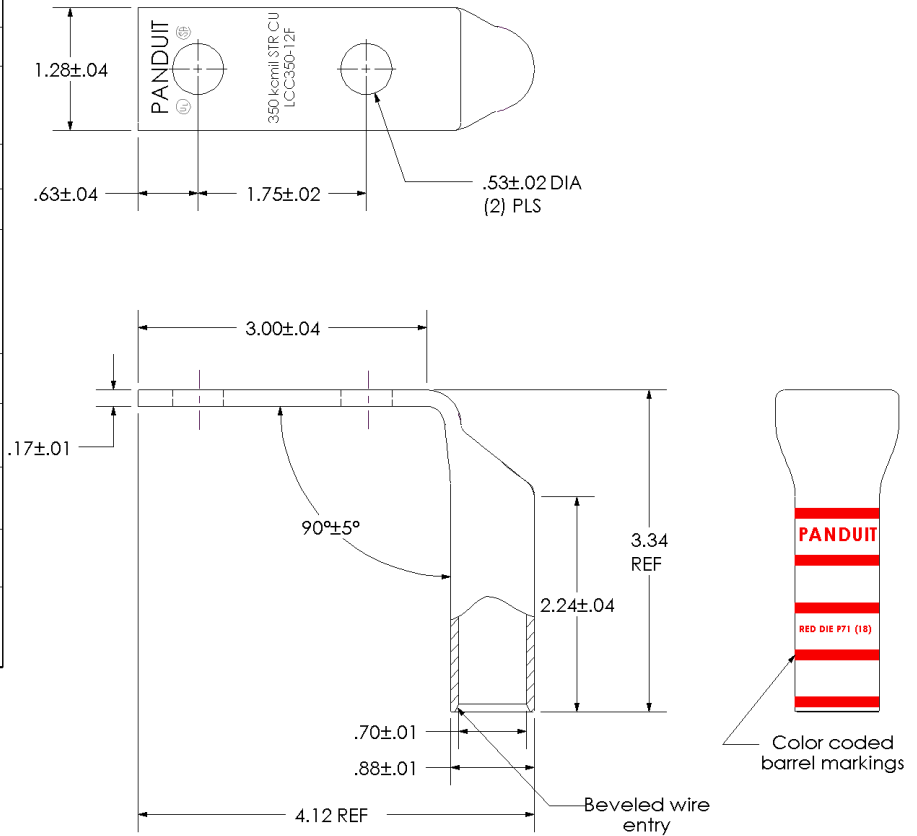

## Excellent Integrated System Limited

Stocking Distributor

Click to view price, real time Inventory, Delivery & Lifecycle Information:

[Panduit](#)

[LCC350-12F-X](#)

For any questions, you can email us directly:

[sales@integrated-circuit.com](mailto:sales@integrated-circuit.com)

THIS COPY IS PROVIDED ON A RESTRICTED BASIS AND IS NOT TO BE USED IN ANY WAY DETRIMENTAL TO THE INTERESTS OF PANDUIT CORP.

Material	High Conductivity Seamless Copper Tube
Plating	Electro-Tin
Wire Size	350 kcmil
Wire Type	Stranded Copper; Class B: Compact, Compressed or Concentric, Class C: Concentric
Wire Strip Length	2-5/16 in.
Stud Size	1/2 in.
UL Listed Wire Connector	Yes, for applications up to 35kv. Consult cable manufacturer for voltage stress relief instructions with applications greater than 2000 volts.
UL Temperature Rating	90° C
C.S.A Certified Wire Connector	Yes
Panduit Color Code on Barrel	RED
Panduit Die Index No. on Barrel	P71
Alternate Industry Die Index No. ( ) on Barrel	(18)

00	9/02	SAB	DRL	RELEASED	10335
REV	DATE	BY	CHK	DESCRIPTION	ECN

**PANDUIT CORP.** TINLEY PARK, ILLINOIS

LCC350-12F-X  
 Copper Lug - Two-Hole, Long Barrel, 90° Angle Tongue

SCALE N/A DRAWING NO / CAD FILE LCC350-12F-CUST