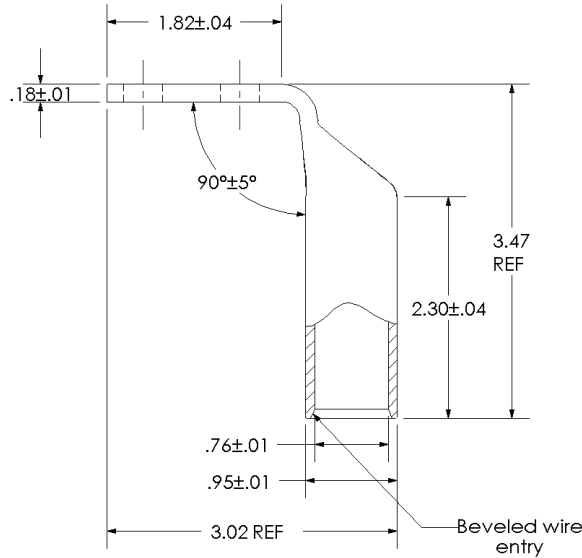

[sales@integrated-circuit.com](mailto:sales@integrated-circuit.com)

THIS COPY IS PROVIDED ON A RESTRICTED BASIS AND IS NOT TO BE USED IN ANY WAY DETRIMENTAL TO THE INTERESTS OF PANDUIT CORP.

Material	High Conductivity Seamless Copper Tube
Plating	Electro-Tin
Wire Size	400 kcmil
Wire Type	Stranded Copper; Class B: Compact, Compressed or Concentric, Class C: Concentric
Wire Strip Length	2-3/8 in.
Stud Size	3/8 in.
UL Listed Wire Connector	Yes, for applications up to 35kv. Consult cable manufacturer for voltage stress relief instructions with applications greater than 2000 volts.
UL Temperature Rating	90° C
C.S.A Certified Wire Connector	Yes
Panduit Color Code on Barrel	BLUE
Panduit Die Index No. on Barrel	P76
Alternate Industry Die Index No. ( ) on Barrel	(19)

00	9/02	SAB	DRL	RELEASED	10335
REV	DATE	BY	CHK	DESCRIPTION	ECN

**PANDUIT CORP.** TINLEY PARK, ILLINOIS

LCC400-38DF-6  
 Copper Lug - Two-Hole, Long Barrel, 90° Angle Tongue

SCALE N/A DRAWING NO / CAD FILE LCC400-38DF-CUST