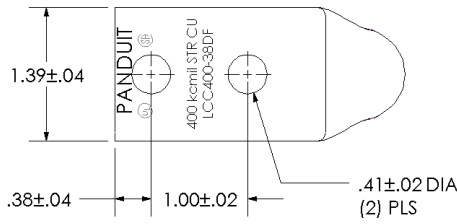

[sales@integrated-circuit.com](mailto:sales@integrated-circuit.com)

THIS COPY IS PROVIDED ON A RESTRICTED BASIS AND IS NOT TO BE USED IN ANY WAY DETRIMENTAL TO THE INTERESTS OF PANDUIT CORP.

Material	High Conductivity Seamless Copper Tube
Plating	Electro-Tin
Wire Size	400 kcmil
Wire Type	Stranded Copper; Class B: Compact, Compressed or Concentric, Class C: Concentric
Wire Strip Length	2-3/8 in.
Stud Size	3/8 in.
UL Listed Wire Connector	Yes, for applications up to 35kv. Consult cable manufacturer for voltage stress relief instructions with applications greater than 2000 volts.
UL Temperature Rating	90° C
C.S.A Certified Wire Connector	Yes
Panduit Color Code on Barrel	BLUE
Panduit Die Index No. on Barrel	P76
Alternate Industry Die Index No. ( ) on Barrel	(19)

00	9/02	SAB	DRL	RELEASED	10335
REV	DATE	BY	CHK	DESCRIPTION	ECN

**PANDUIT CORP.** TINLEY PARK, ILLINOIS

LCC400-38DF-6  
 Copper Lug - Two-Hole, Long Barrel, 90° Angle Tongue

SCALE N/A DRAWING NO / CAD FILE LCC400-38DF-CUST