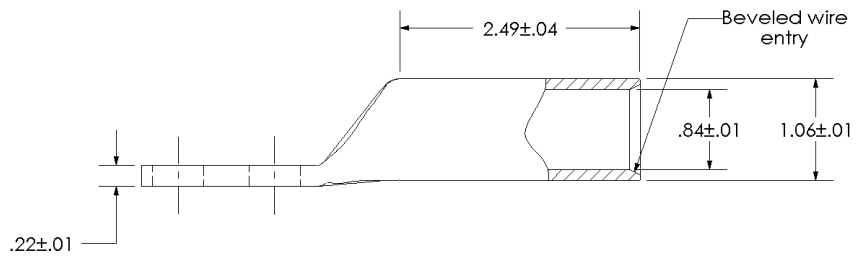

[sales@integrated-circuit.com](mailto:sales@integrated-circuit.com)

THIS COPY IS PROVIDED ON A RESTRICTED BASIS AND IS NOT TO BE USED IN ANY WAY DETRIMENTAL TO THE INTERESTS OF PANDUIT CORP.

Material	High Conductivity Seamless Copper Tube
Plating	Electro-Tin
Wire Size	500 kcmil
Wire Type	Stranded Copper; Class B: Compact, Compressed or Concentric, Class C: Concentric
Wire Strip Length	2-5/8 in.
Stud Size	3/8 in.
UL Listed Wire Connector	Yes, for applications up to 35kv. Consult cable manufacturer for voltage stress relief instructions with applications greater than 2000 volts.
UL Temperature Rating	90° C
C.S.A Certified Wire Connector	Yes
Panduit Color Code on Barrel	BROWN
Panduit Die Index No. on Barrel	P87
Alternate Industry Die Index No. ( ) on Barrel	(20)

00	12/02	SAB	DRL	RELEASED	10333
REV	DATE	BY	CHK	DESCRIPTION	ECN

**PANDUIT CORP.** TINLEY PARK, ILLINOIS

LCC500-38D-6  
 Copper Lug - Two-Hole, Long Barrel

SCALE N/A DRAWING NO / CAD FILE LCC500-38D-CUST