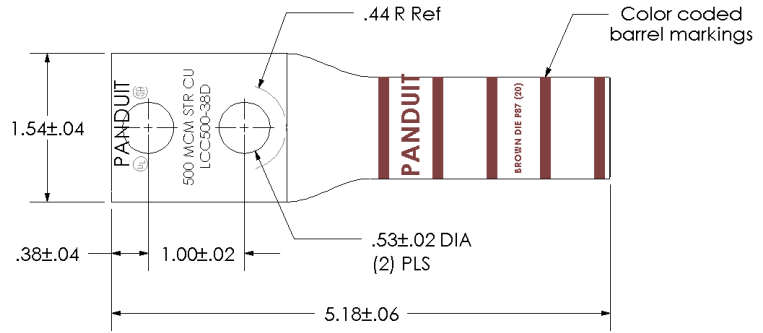

[sales@integrated-circuit.com](mailto:sales@integrated-circuit.com)

THIS COPY IS PROVIDED ON A RESTRICTED BASIS AND IS NOT TO BE USED IN ANY WAY DETRIMENTAL TO THE INTERESTS OF PANDUIT CORP.

Material	High Conductivity Seamless Copper Tube
Plating	Electro-Tin
Wire Size	500 kcmil
Wire Type	Stranded Copper; Class B: Compact, Compressed or Concentric, Class C: Concentric
Wire Strip Length	2-5/8 in.
Stud Size	3/8 in.
UL Listed Wire Connector	Yes, for applications up to 35kv. Consult cable manufacturer for voltage stress relief instructions with applications greater than 2000 volts.
UL Temperature Rating	90° C
C.S.A Certified Wire Connector	Yes
Panduit Color Code on Barrel	BROWN
Panduit Die Index No. on Barrel	P87
Alternate Industry Die Index No. ( ) on Barrel	(20)

00	12/02	SAB	DRL	RELEASED	10333
REV	DATE	BY	CHK	DESCRIPTION	ECN

**PANDUIT CORP.** TINLEY PARK, ILLINOIS

LCC500-38D-6  
 Copper Lug - Two-Hole, Long Barrel

SCALE N/A DRAWING NO / CAD FILE LCC500-38D-CUST