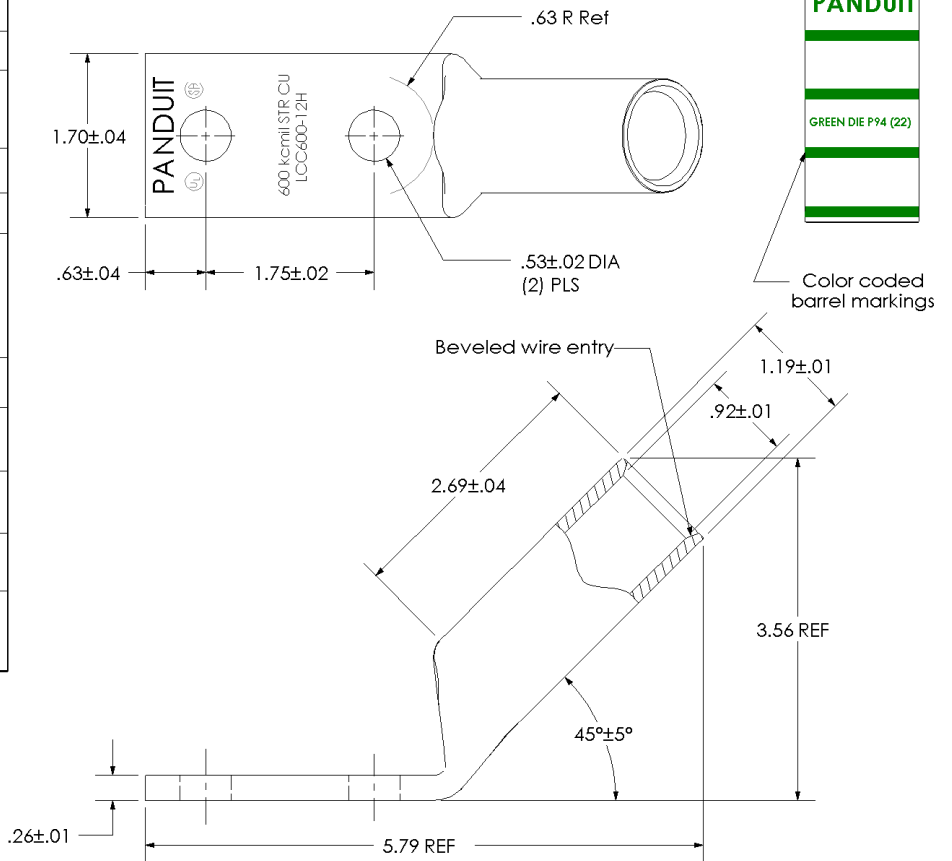

Excellent Integrated System Limited

Stocking Distributor

Click to view price, real time Inventory, Delivery & Lifecycle Information:

[Panduit](#)

[LCC600-12H-6](#)

For any questions, you can email us directly:

sales@integrated-circuit.com

THIS COPY IS PROVIDED ON A RESTRICTED BASIS AND IS NOT TO BE USED IN ANY WAY DETRIMENTAL TO THE INTERESTS OF PANDUIT CORP.

Material	High Conductivity Seamless Copper Tube
Plating	Electro-Tin
Wire Size	600 kcmil
Wire Type	Stranded Copper; Class B: Compact, Compressed or Concentric, Class C: Concentric
Wire Strip Length	2-3/4 in.
Stud Size	1/2 in.
UL Listed Wire Connector	Yes, for applications up to 35kv. Consult cable manufacturer for voltage stress relief instructions with applications greater than 2000 volts.
UL Temperature Rating	90° C
C.S.A Certified Wire Connector	Yes
Panduit Color Code on Barrel	GREEN
Panduit Die Index No. on Barrel	P94
Alternate Industry Die Index No. () on Barrel	(22)

REV	DATE	BY	CHK	DESCRIPTION	ECN
00	8/02	SAB	DRL	RELEASED	10334

PANDUIT CORP. TINLEY PARK, ILLINOIS

LCC600-12H-6
 Copper Lug - Two-Hole, Long Barrel, 45° Angle Tongue

SCALE N/A DRAWING NO / CAD FILE LCC600-12H-CUST