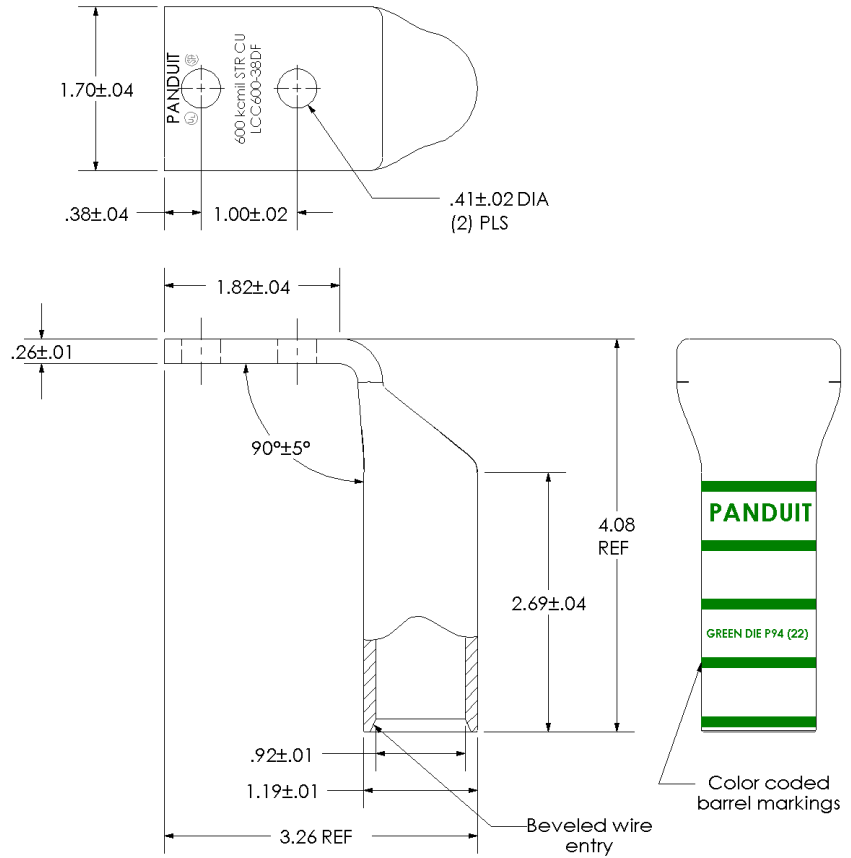

[sales@integrated-circuit.com](mailto:sales@integrated-circuit.com)

THIS COPY IS PROVIDED ON A RESTRICTED BASIS AND IS NOT TO BE USED IN ANY WAY DETRIMENTAL TO THE INTERESTS OF PANDUIT CORP.

Material	High Conductivity Seamless Copper Tube
Plating	Electro-Tin
Wire Size	600 kcmil
Wire Type	Stranded Copper; Class B: Compact, Compressed or Concentric, Class C: Concentric
Wire Strip Length	2-3/4 in.
Stud Size	3/8 in.
UL Listed Wire Connector	Yes, for applications up to 35kv. Consult cable manufacturer for voltage stress relief instructions with applications greater than 2000 volts.
UL Temperature Rating	90° C
C.S.A Certified Wire Connector	Yes
Panduit Color Code on Barrel	GREEN
Panduit Die Index No. on Barrel	P94
Alternate Industry Die Index No. ( ) on Barrel	{22}

CERTIFIED

LISTED Wire Connector

00	9/02	SAB	DRL	RELEASED	10335
REV	DATE	BY	CHK	DESCRIPTION	ECN

**PANDUIT CORP.** TINLEY PARK, ILLINOIS

LCC600-38DF-6  
 Copper Lug - Two-Hole, Long Barrel, 90° Angle Tongue