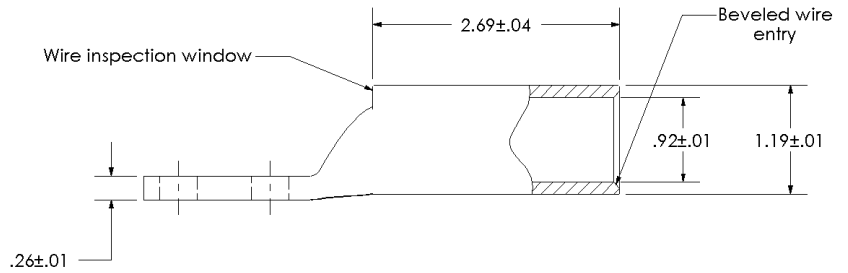

sales@integrated-circuit.com

THIS COPY IS PROVIDED ON A RESTRICTED BASIS AND IS NOT TO BE USED IN ANY WAY DETRIMENTAL TO THE INTERESTS OF PANDUIT CORP.

Material	High Conductivity Seamless Copper Tube
Plating	Electro-Tin
Wire Size	600 kcmil
Wire Type	Stranded Copper; Class B: Compact, Compressed or Concentric, Class C: Concentric
Wire Strip Length	2-3/4 in.
Stud Size	3/8 in.
UL Listed Wire Connector	Yes, for applications up to 35kv. Consult cable manufacturer for voltage stress relief instructions with applications greater than 2000 volts.
UL Temperature Rating	90 ° C
C.S.A Certified Wire Connector	Yes
Panduit Color Code on Barrel	GREEN
Panduit Die Index No. on Barrel	P94
Alternate Industry Die Index No. () on Barrel	(22)

				PANDUIT CORP. TINLEY PARK, ILLINOIS	
				LCC600-38DW-6 Copper Lug - Two-Hole, Long Barrel with Window	
00	9/02	SAB	DRL	RELEASED	10340
REV	DATE	BY	CHK	DESCRIPTION	ECN
					SCALE N/A
				DRAWING NO / CAD FILE LCC600-38DW-CUST	