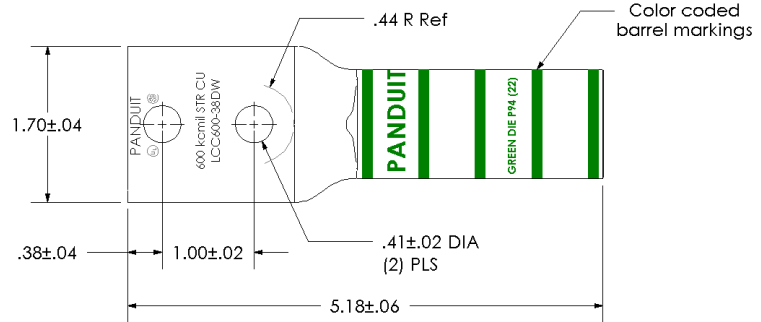

Excellent Integrated System Limited

Stocking Distributor

Click to view price, real time Inventory, Delivery & Lifecycle Information:

[Panduit](#)

[LCC600-38DW-6](#)

For any questions, you can email us directly:

sales@integrated-circuit.com

THIS COPY IS PROVIDED ON A RESTRICTED BASIS AND IS NOT TO BE USED IN ANY WAY DETRIMENTAL TO THE INTERESTS OF PANDUIT CORP.

Material	High Conductivity Seamless Copper Tube
Plating	Electro-Tin
Wire Size	600 kcmil
Wire Type	Stranded Copper; Class B: Compact, Compressed or Concentric, Class C: Concentric
Wire Strip Length	2-3/4 in.
Stud Size	3/8 in.
UL Listed Wire Connector	Yes, for applications up to 35kv. Consult cable manufacturer for voltage stress relief instructions with applications greater than 2000 volts.
UL Temperature Rating	90 ° C
C.S.A Certified Wire Connector	Yes
Panduit Color Code on Barrel	GREEN
Panduit Die Index No. on Barrel	P94
Alternate Industry Die Index No. () on Barrel	(22)

				PANDUIT CORP. TINLEY PARK, ILLINOIS	
				LCC600-38DW-6 Copper Lug - Two-Hole, Long Barrel with Window	
00	9/02	SAB	DRL	RELEASED	10340
REV	DATE	BY	CHK	DESCRIPTION	ECN
					SCALE N/A
				DRAWING NO / CAD FILE LCC600-38DW-CUST	