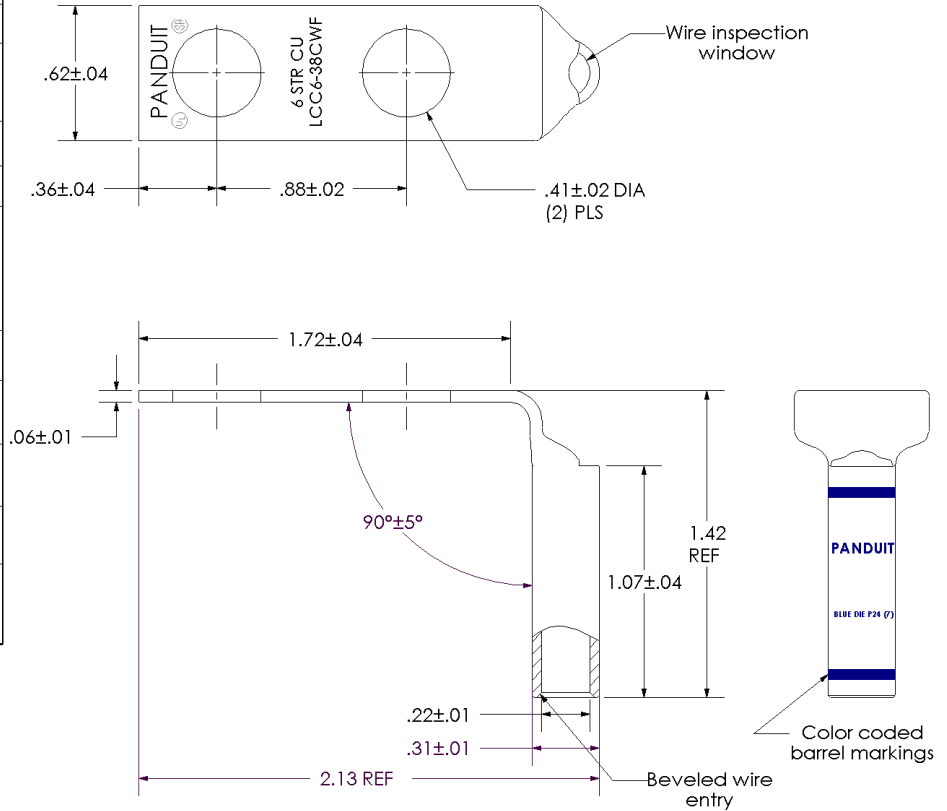

Excellent Integrated System Limited

Stocking Distributor

Click to view price, real time Inventory, Delivery & Lifecycle Information:

[Panduit](#)

[LCC6-38CWF-L](#)

For any questions, you can email us directly:

sales@integrated-circuit.com

THIS COPY IS PROVIDED ON A RESTRICTED BASIS AND IS NOT TO BE USED IN ANY WAY DETRIMENTAL TO THE INTERESTS OF PANDUIT CORP.

| | |
|--|--|
| Material | High Conductivity Seamless Copper Tube |
| Plating | Electro-Tin |
| Wire Size | 6 AWG |
| Wire Type | Stranded Copper; Class B: Compact, Compressed or Concentric, Class C: Concentric |
| Wire Strip Length | 1-1/8 in. |
| Stud Size | 3/8 in. |
| UL Listed Wire Connector | Yes, for applications up to 35kv. Consult cable manufacturer for voltage stress relief instructions with applications greater than 2000 volts. |
| UL Temperature Rating | 90° C |
| C.S.A Certified Wire Connector | Yes |
| Panduit Color Code on Barrel | BLUE |
| Panduit Die Index No. on Barrel | P24 |
| Alternate Industry Die Index No. () on Barrel | (7) |

| | | | | | |
|-----|------|-----|-----|--|---------------------------------------|
| | | | | PANDUIT CORP. TINLEY PARK, ILLINOIS | |
| | | | | LCC6-38CWF-L Copper Lug - Two-Hole, Long Barrel with Window, 90° Angle Tongue | |
| 00 | 9/02 | SAB | DRL | RELEASED | 10342 |
| REV | DATE | BY | CHK | DESCRIPTION | ECN |
| | | | | | SCALE N/A |
| | | | | | DRAWING NO / CAD FILE LCC6-38CWF-CUST |