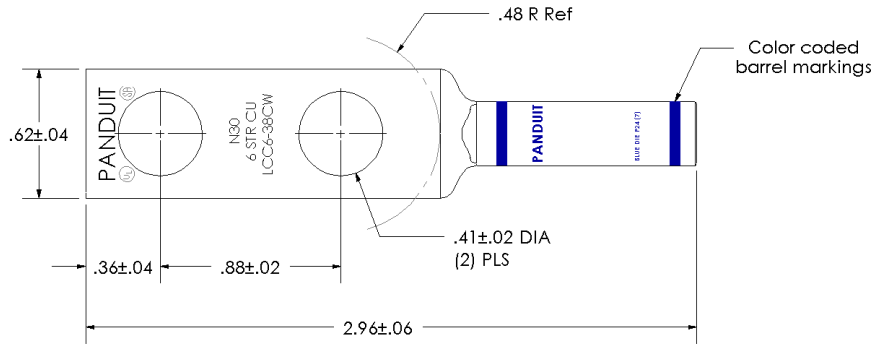

Excellent Integrated System Limited

Stocking Distributor

Click to view price, real time Inventory, Delivery & Lifecycle Information:

[Panduit](#)

[LCC6-38CW-L](#)

For any questions, you can email us directly:

sales@integrated-circuit.com

THIS COPY IS PROVIDED ON A RESTRICTED BASIS AND IS NOT TO BE USED IN ANY WAY DETRIMENTAL TO THE INTERESTS OF PANDUIT CORP.

Material	High Conductivity Seamless Copper Tube
Plating	Electro-Tin
Wire Size	6 AWG
Wire Type	Stranded Copper; Class B: Compact, Compressed or Concentric, Class C: Concentric
Wire Strip Length	1-1/8 in.
Stud Size	3/8 in.
UL Listed Wire Connector	Yes, for applications up to 35kv. Consult cable manufacturer for voltage stress relief instructions with applications greater than 2000 volts.
UL Temperature Rating	90 ° C
C.S.A Certified Wire Connector	Yes
Panduit Color Code on Barrel	BLUE
Panduit Die Index No. on Barrel	P24
Alternate Industry Die Index No. () on Barrel	(7)

				PANDUIT CORP. TINLEY PARK, ILLINOIS	
				LCC6-38CW-L Copper Lug - Two-Hole, Long Barrel with Window	
00	9/02	SAB	DRL	RELEASED	10340
REV	DATE	BY	CHK	DESCRIPTION	ECN
					SCALE N/A
				DRAWING NO / CAD FILE	LCC6-38CW-CUST