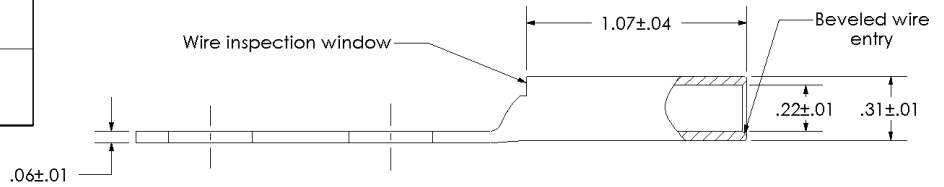

sales@integrated-circuit.com

THIS COPY IS PROVIDED ON A RESTRICTED BASIS AND IS NOT TO BE USED IN ANY WAY DETRIMENTAL TO THE INTERESTS OF PANDUIT CORP.

Material	High Conductivity Seamless Copper Tube
Plating	Electro-Tin
Wire Size	6 AWG
Wire Type	Stranded Copper; Class B: Compact, Compressed or Concentric, Class C: Concentric
Wire Strip Length	1-1/8 in.
Stud Size	3/8 in.
UL Listed Wire Connector	Yes, for applications up to 35kv. Consult cable manufacturer for voltage stress relief instructions with applications greater than 2000 volts.
UL Temperature Rating	90 ° C
C.S.A Certified Wire Connector	Yes
Panduit Color Code on Barrel	BLUE
Panduit Die Index No. on Barrel	P24
Alternate Industry Die Index No. () on Barrel	(7)