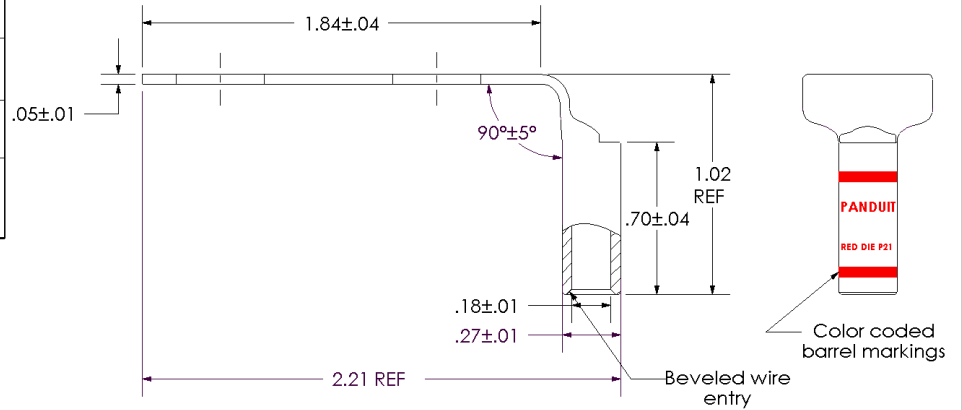

sales@integrated-circuit.com

THIS COPY IS PROVIDED ON A RESTRICTED BASIS AND IS NOT TO BE USED IN ANY WAY DETRIMENTAL TO THE INTERESTS OF PANDUIT CORP.

Material	High Conductivity Seamless Copper Tube
Plating	Electro-Tin
Wire Size	8 AWG
Wire Type	Stranded Copper; Class B: Compact, Compressed or Concentric, Class C: Concentric
Wire Strip Length	3/4 in.
Stud Size	3/8 in.
UL Listed Wire Connector	Yes, for applications up to 35kv. Consult cable manufacturer for voltage stress relief instructions with applications greater than 2000 volts.
UL Temperature Rating	90° C
C.S.A Certified Wire Connector	Yes
Panduit Color Code on Barrel	RED
Panduit Die Index No. on Barrel	P21
Alternate Industry Die Index No. () on Barrel	N/A

00	9/02	SAB	DRL	RELEASED	10342
REV	DATE	BY	CHK	DESCRIPTION	ECN

PANDUIT CORP. TINLEY PARK, ILLINOIS

LCC8-38DWF-L
 Copper Lug - Two-Hole, Long Barrel with Window, 90° Angle Tongue
 SCALE N/A
 DRAWING NO / CAD FILE LCC8-38DWF-CUST