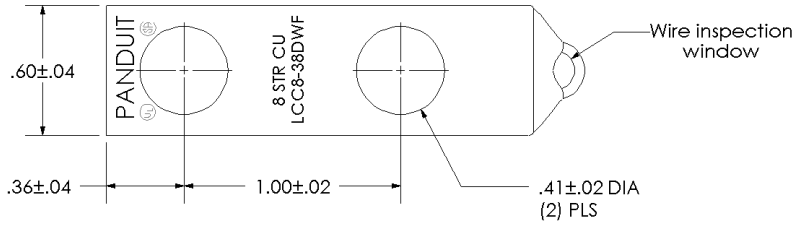

sales@integrated-circuit.com

THIS COPY IS PROVIDED ON A RESTRICTED BASIS AND IS NOT TO BE USED IN ANY WAY DETRIMENTAL TO THE INTERESTS OF PANDUIT CORP.

Material	High Conductivity Seamless Copper Tube
Plating	Electro-Tin
Wire Size	8 AWG
Wire Type	Stranded Copper; Class B: Compact, Compressed or Concentric, Class C: Concentric
Wire Strip Length	3/4 in.
Stud Size	3/8 in.
UL Listed Wire Connector	Yes, for applications up to 35kv. Consult cable manufacturer for voltage stress relief instructions with applications greater than 2000 volts.
UL Temperature Rating	90° C
C.S.A Certified Wire Connector	Yes
Panduit Color Code on Barrel	RED
Panduit Die Index No. on Barrel	P21
Alternate Industry Die Index No. () on Barrel	N/A

00	9/02	SAB	DRL	RELEASED	10342
REV	DATE	BY	CHK	DESCRIPTION	ECN

PANDUIT CORP. TINLEY PARK, ILLINOIS

LCC8-38DWF-L
 Copper Lug - Two-Hole, Long Barrel with Window, 90° Angle Tongue
 SCALE N/A
 DRAWING NO / CAD FILE LCC8-38DWF-CUST