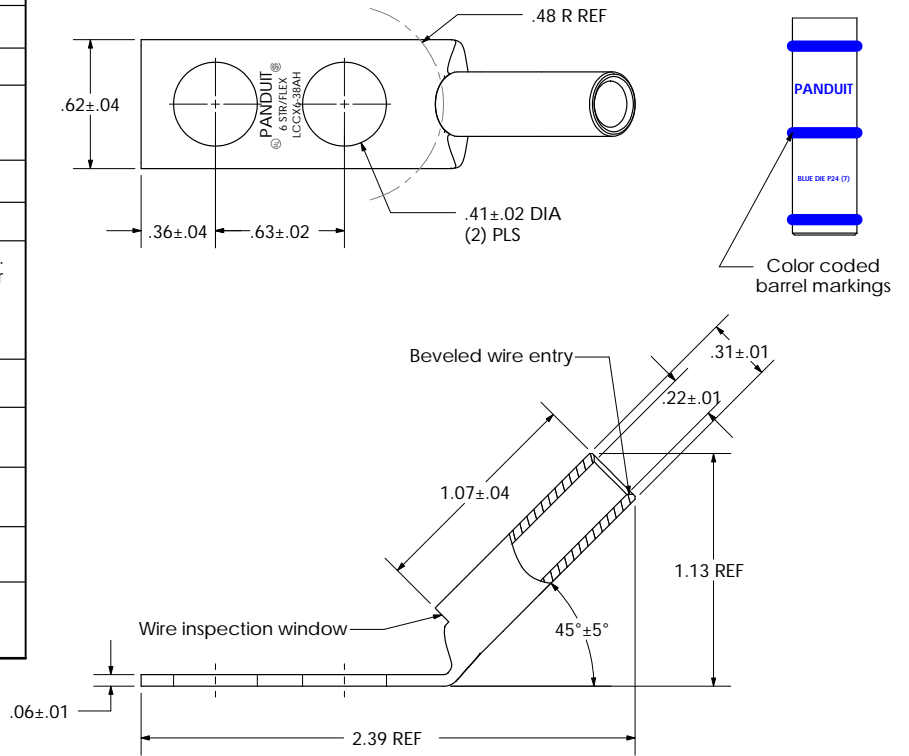

[sales@integrated-circuit.com](mailto:sales@integrated-circuit.com)

THIS COPY IS PROVIDED ON A RESTRICTED BASIS AND IS NOT TO BE USED IN ANY WAY DETRIMENTAL TO THE INTERESTS OF PANDUIT CORP.

Material	High Conductivity Seamless Copper Tube
Plating	Electro-Tin
Wire Size	6 STR/FLEX
Wire Type	Stranded Copper: Class B & C, Compact, Class G, H, I, K, M, Locomotive
Wire Strip Length	1-1/8 in.
Stud Size	3/8 in.
UL Listed Wire Connector	Yes, for applications up to 35kv. Consult cable manufacturer for voltage stress relief instructions with applications greater than 2000 volts.
UL Temperature Rating	90 ° C
C.S.A Certified Wire Connector	Yes
Panduit Color Code on Barrel	BLUE
Panduit Die Index No. on Barrel	P24
Alternate Industry Die Index No. ( ) on Barrel	(7)

				<b>PANDUIT CORP. TINLEY PARK, ILLINOIS</b>	
00	6/03	SAC	SAC	RELEASED	10850
REV	DATE	BY	CHK	DESCRIPTION	ECN
					SCALE N/A
					DRAWING NO / CAD FILE
					LCCX6-38AH-L Copper Lug - Two-Hole, Long Flex Barrel with Window, 45° Angle Tongue
					LCCX6-38AH-CUST